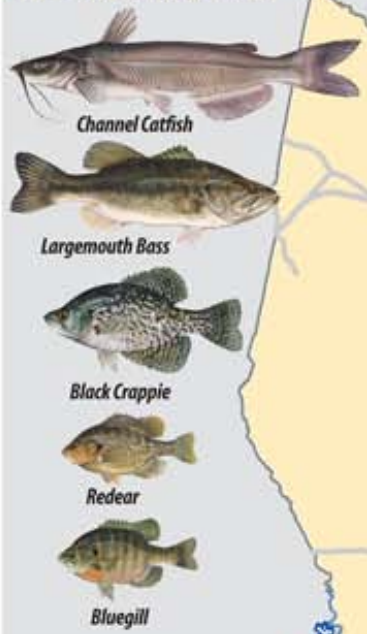

Beaverdam Fish Species

GLOUCESTER SCENIC BACKROADS

Rivers and Chesapeake Bay Fish Species