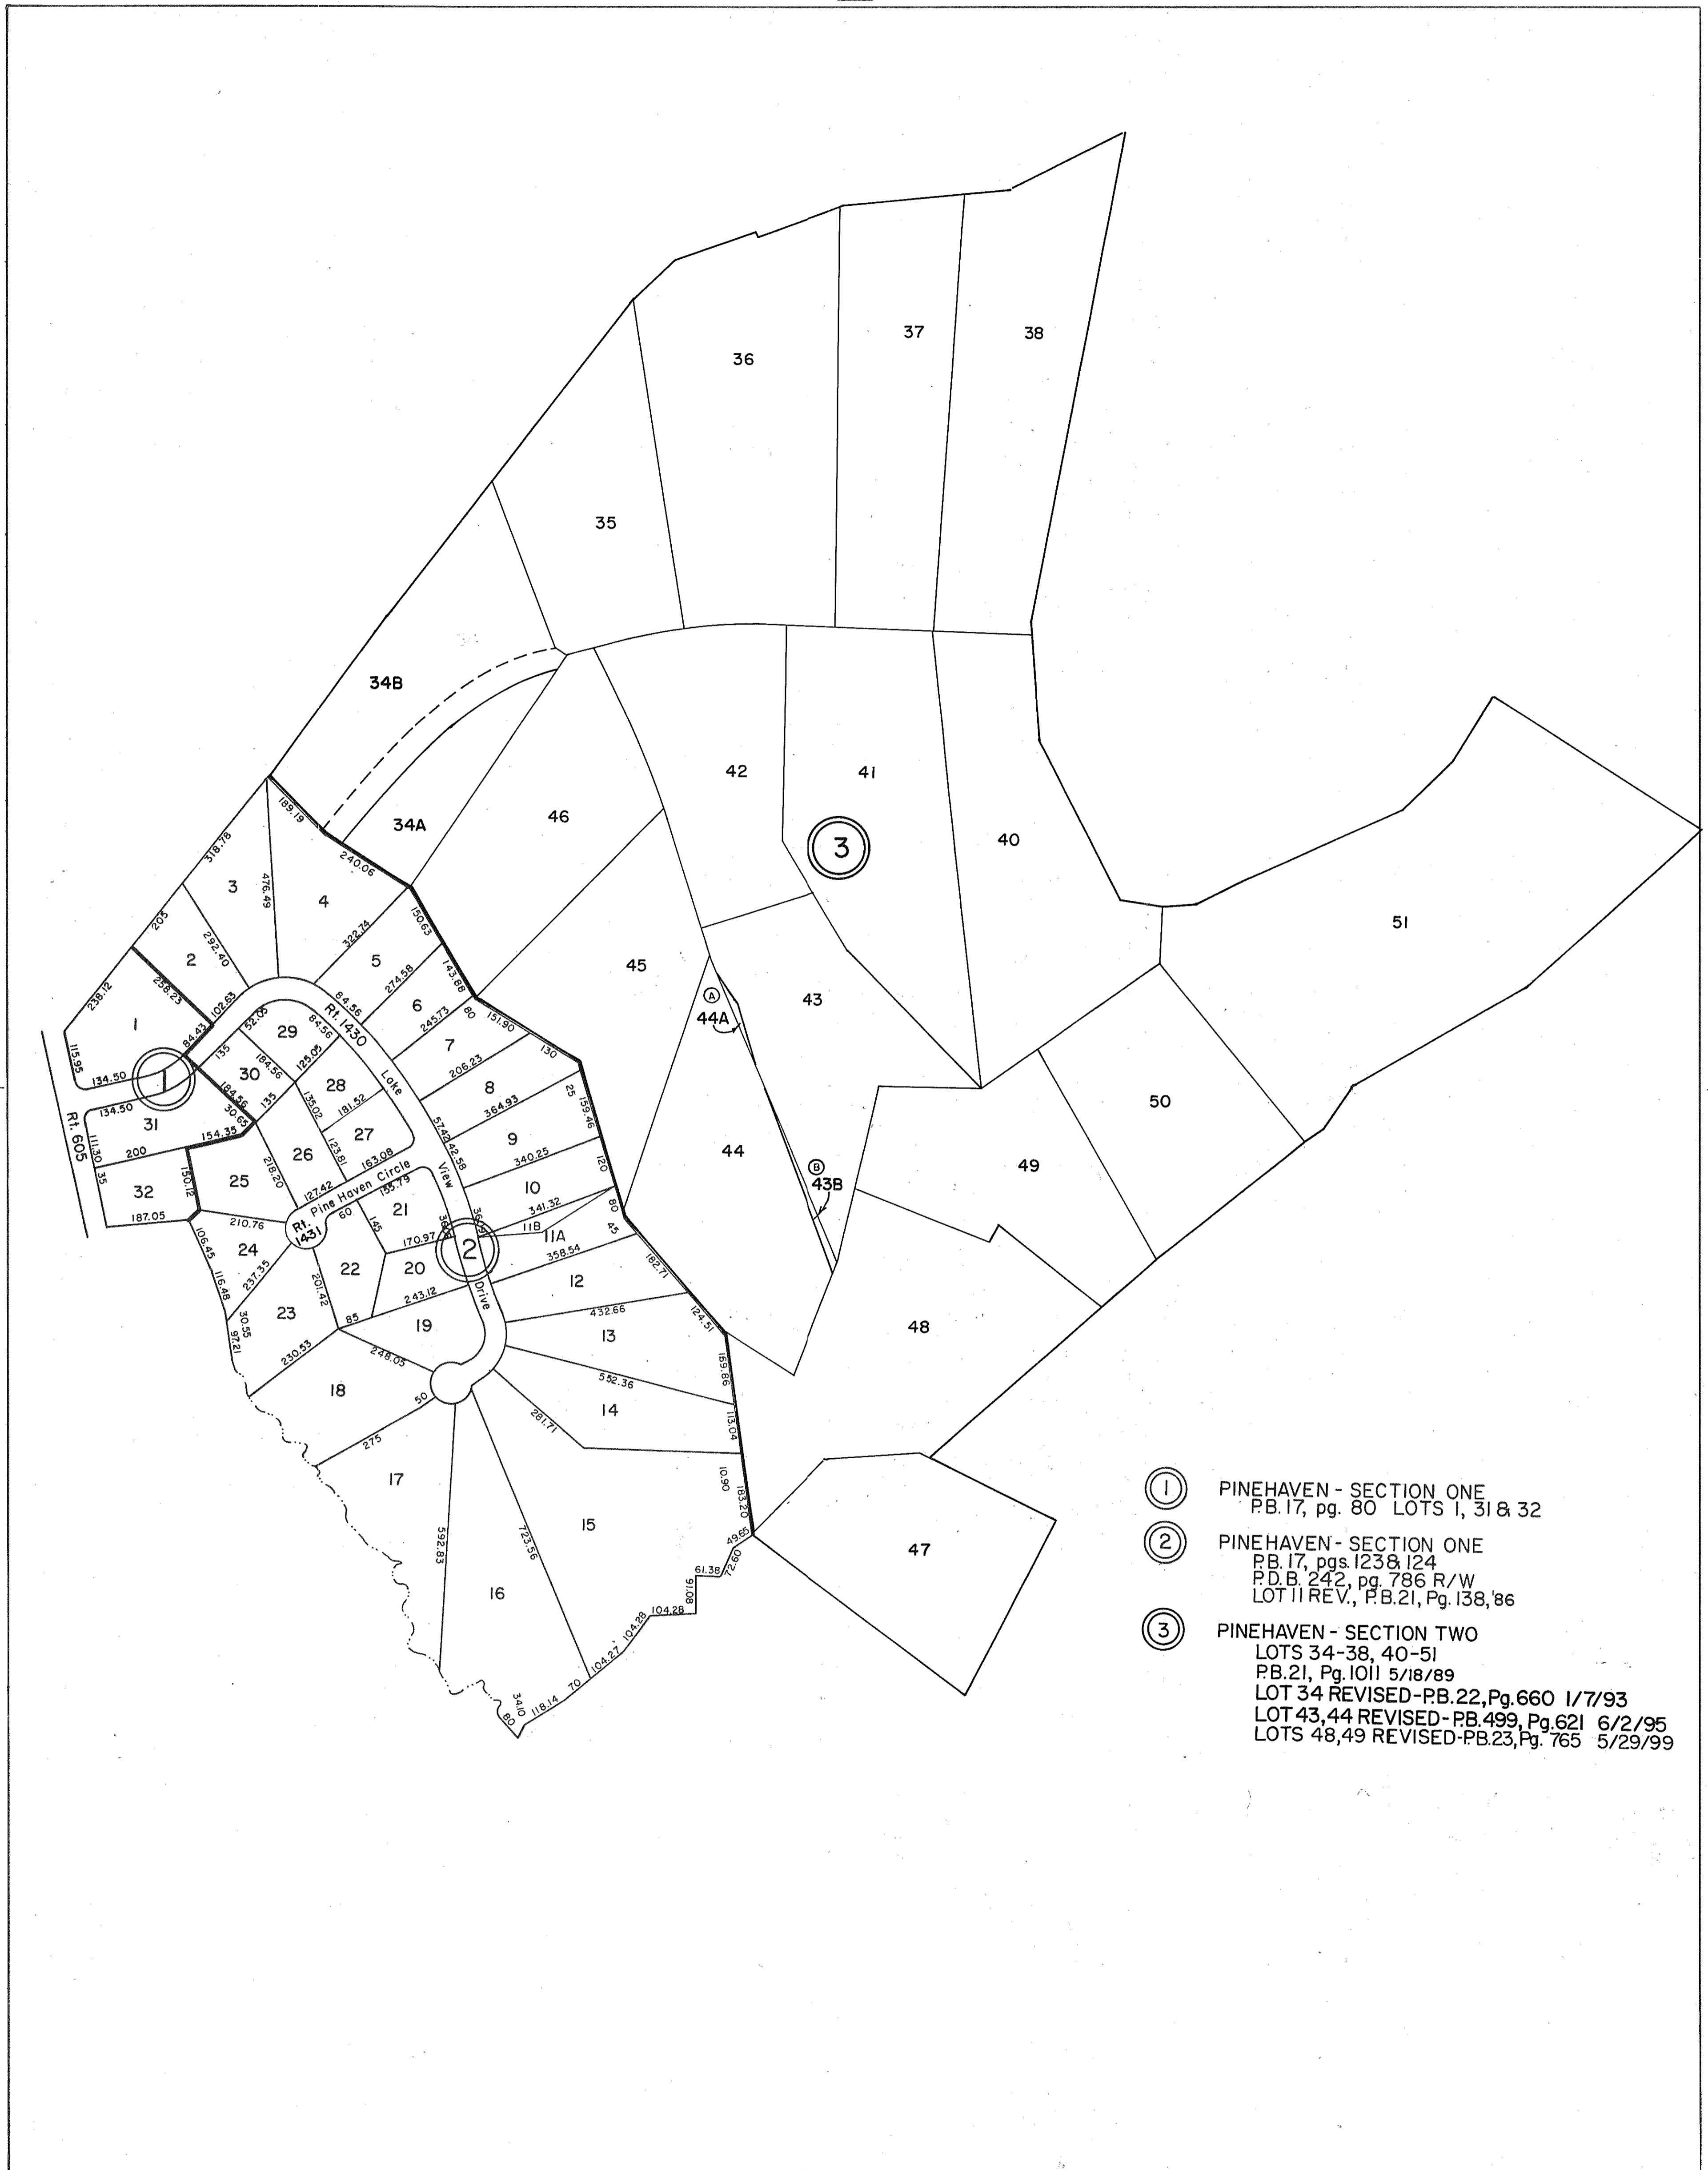

GLOUCESTER COUNTY

- ① PINEHAVEN - SECTION ONE
PB.17, pg. 80 LOTS 1, 31 & 32
- ② PINEHAVEN - SECTION ONE
PB. 17, pgs. 123 & 124
P.D.B. 242, pg. 786 R/W
LOT II REV., P.B.21, Pg. 138, '86
- ③ PINEHAVEN - SECTION TWO
LOTS 34-38, 40-51
PB.21, Pg. 101 5/18/89
LOT 34 REVISED-PB.22, Pg. 660 1/7/93
LOT 43, 44 REVISED- PB. 499, Pg. 621 6/2/95
LOTS 48, 49 REVISED- PB. 23, Pg. 765 5/29/99

PETSWORTH DISTRICT

SECTION INSERT 18D