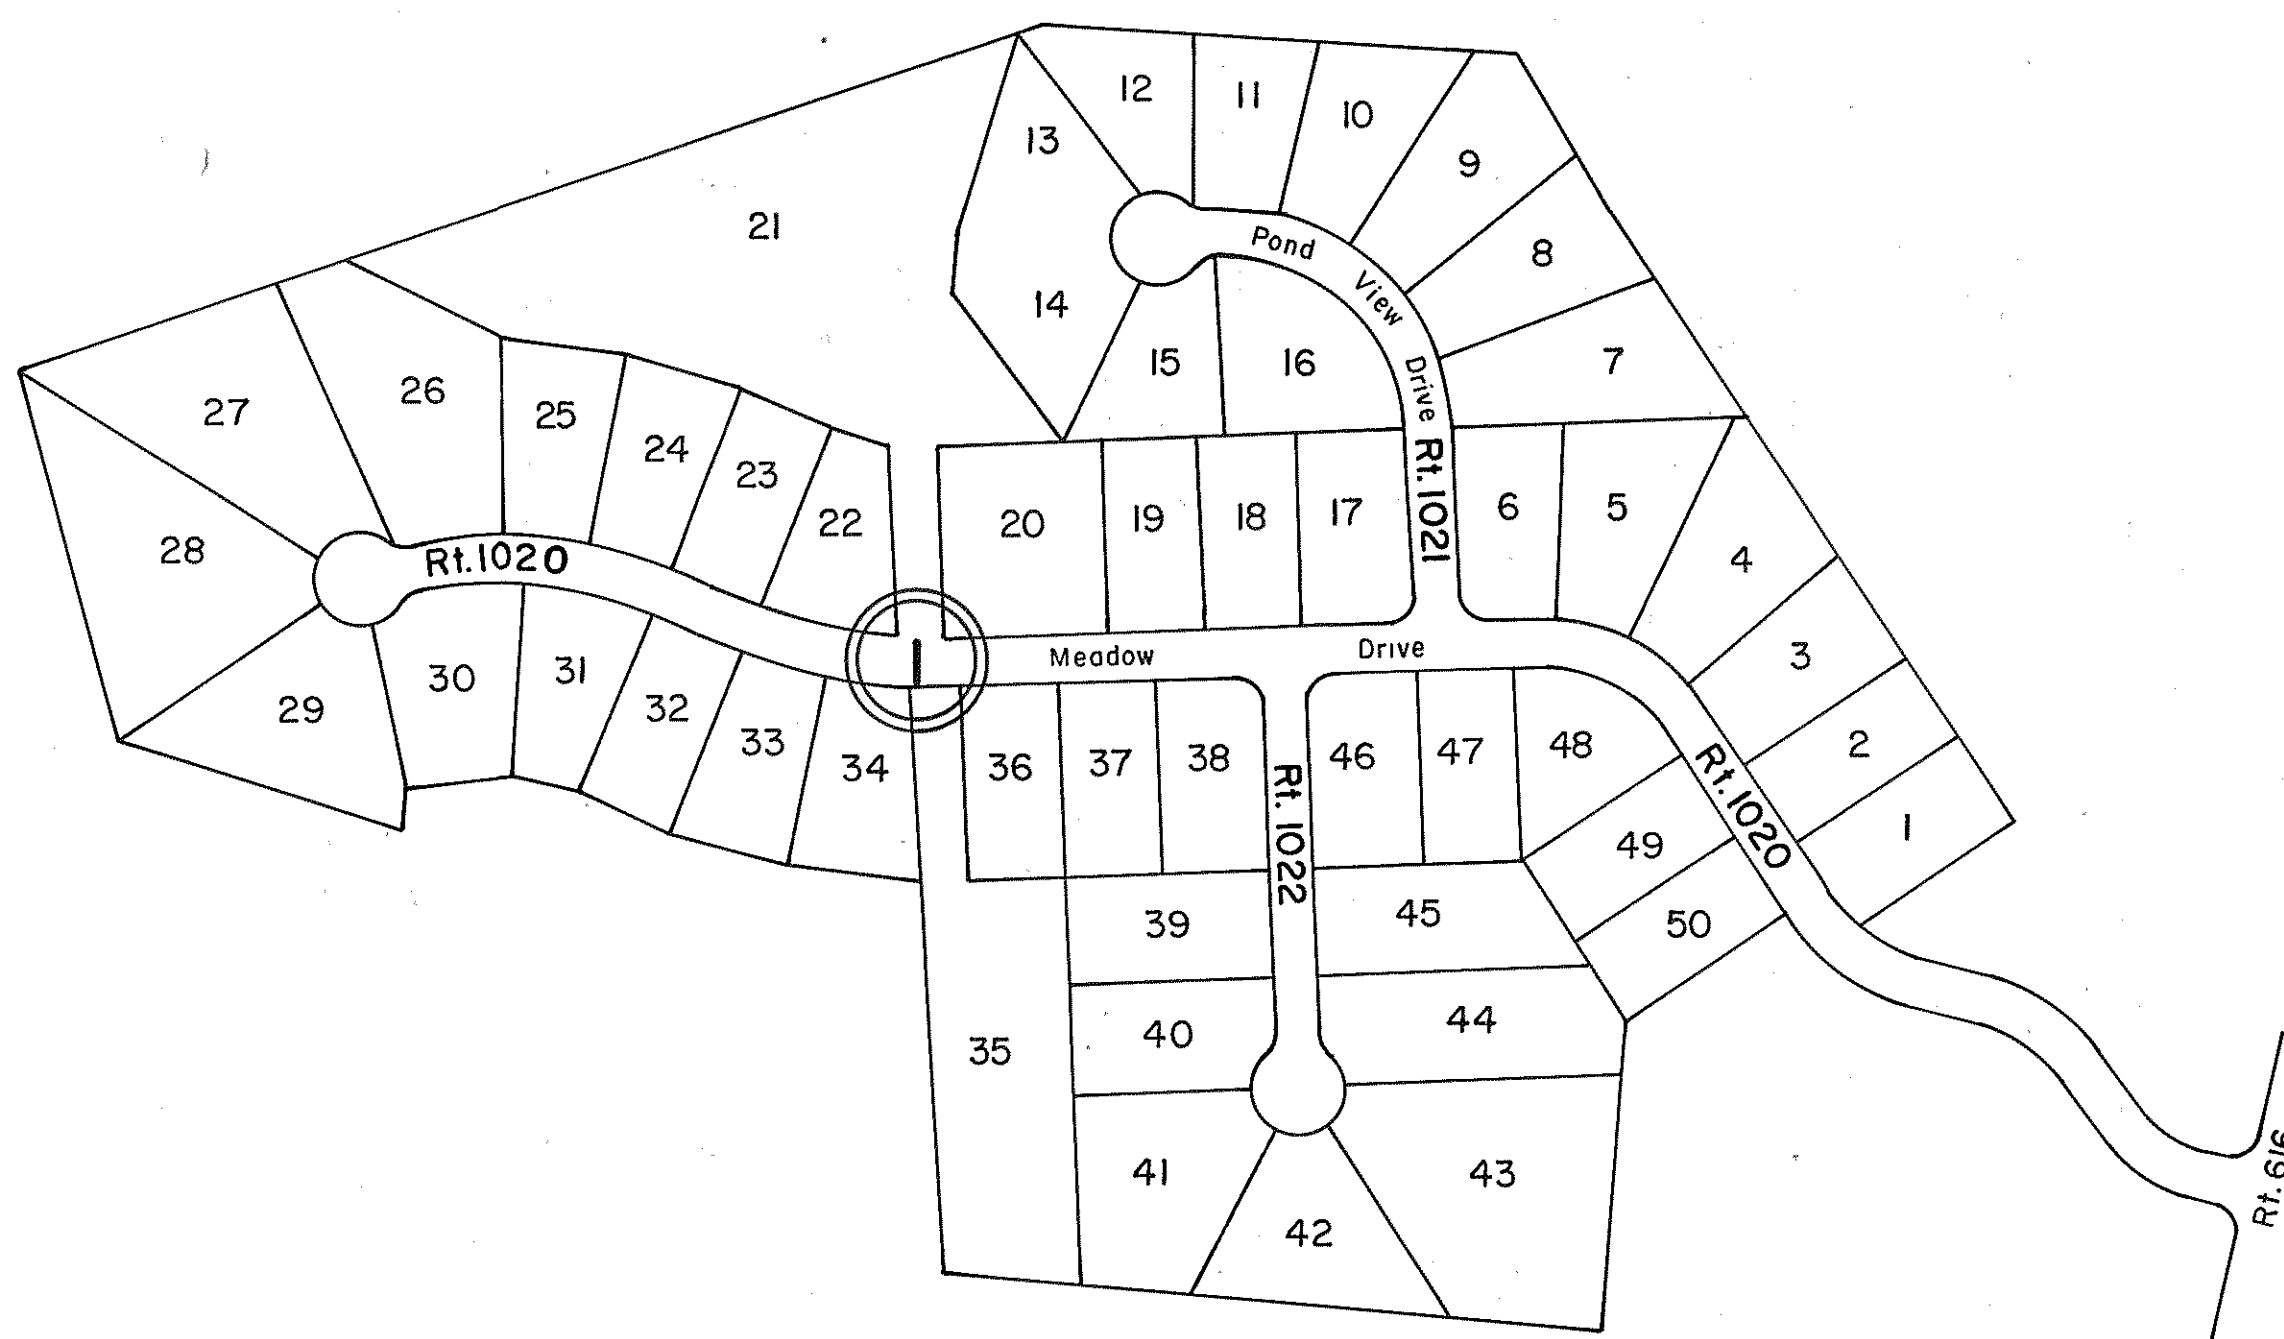

GLOUCESTER COUNTY

① MEADOW BROOK - LOTS 1-50
P.B. 18, Pgs. 70&71

WARE DISTRICT

SECTION INSERT 25G