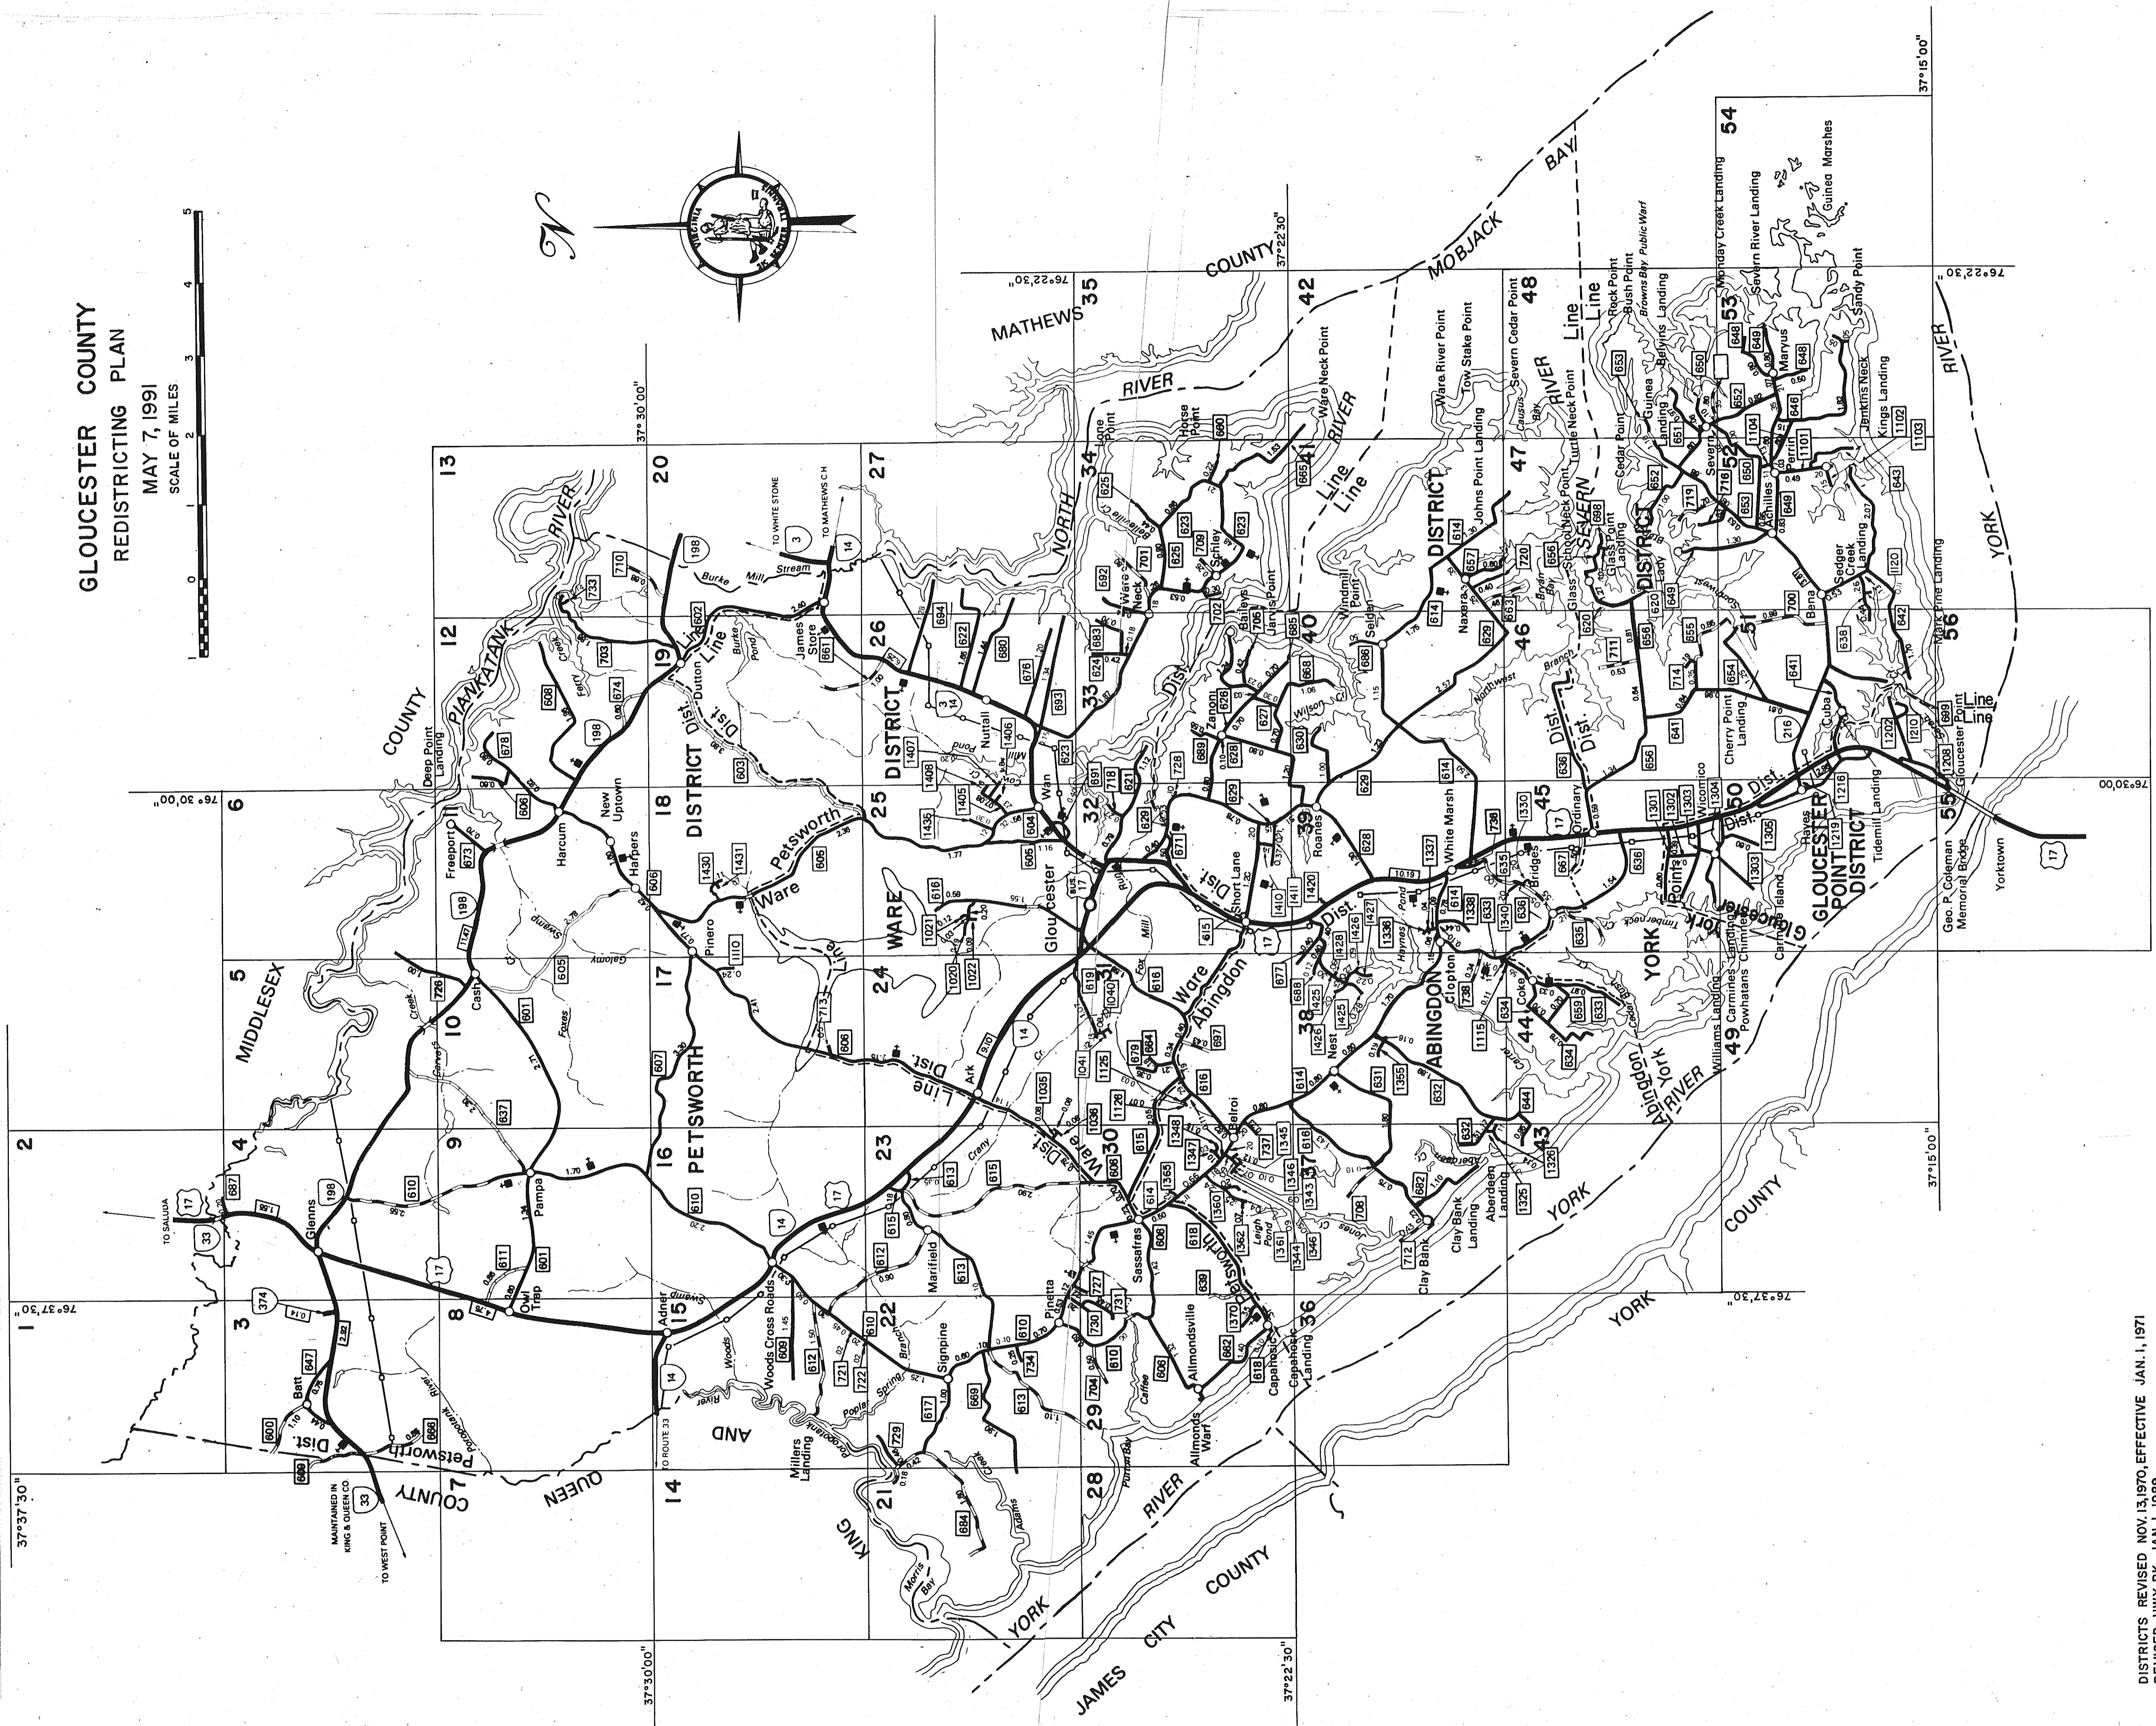

GLoucester County  
REDISTRICTING PLAN

MAY 7, 1991  
SCALE OF MILES

DISTRICTS REVISED NOV. 13, 1970, EFFECTIVE JAN. 1, 1971  
REVISED HWY. BK. JAN. 1, 1989