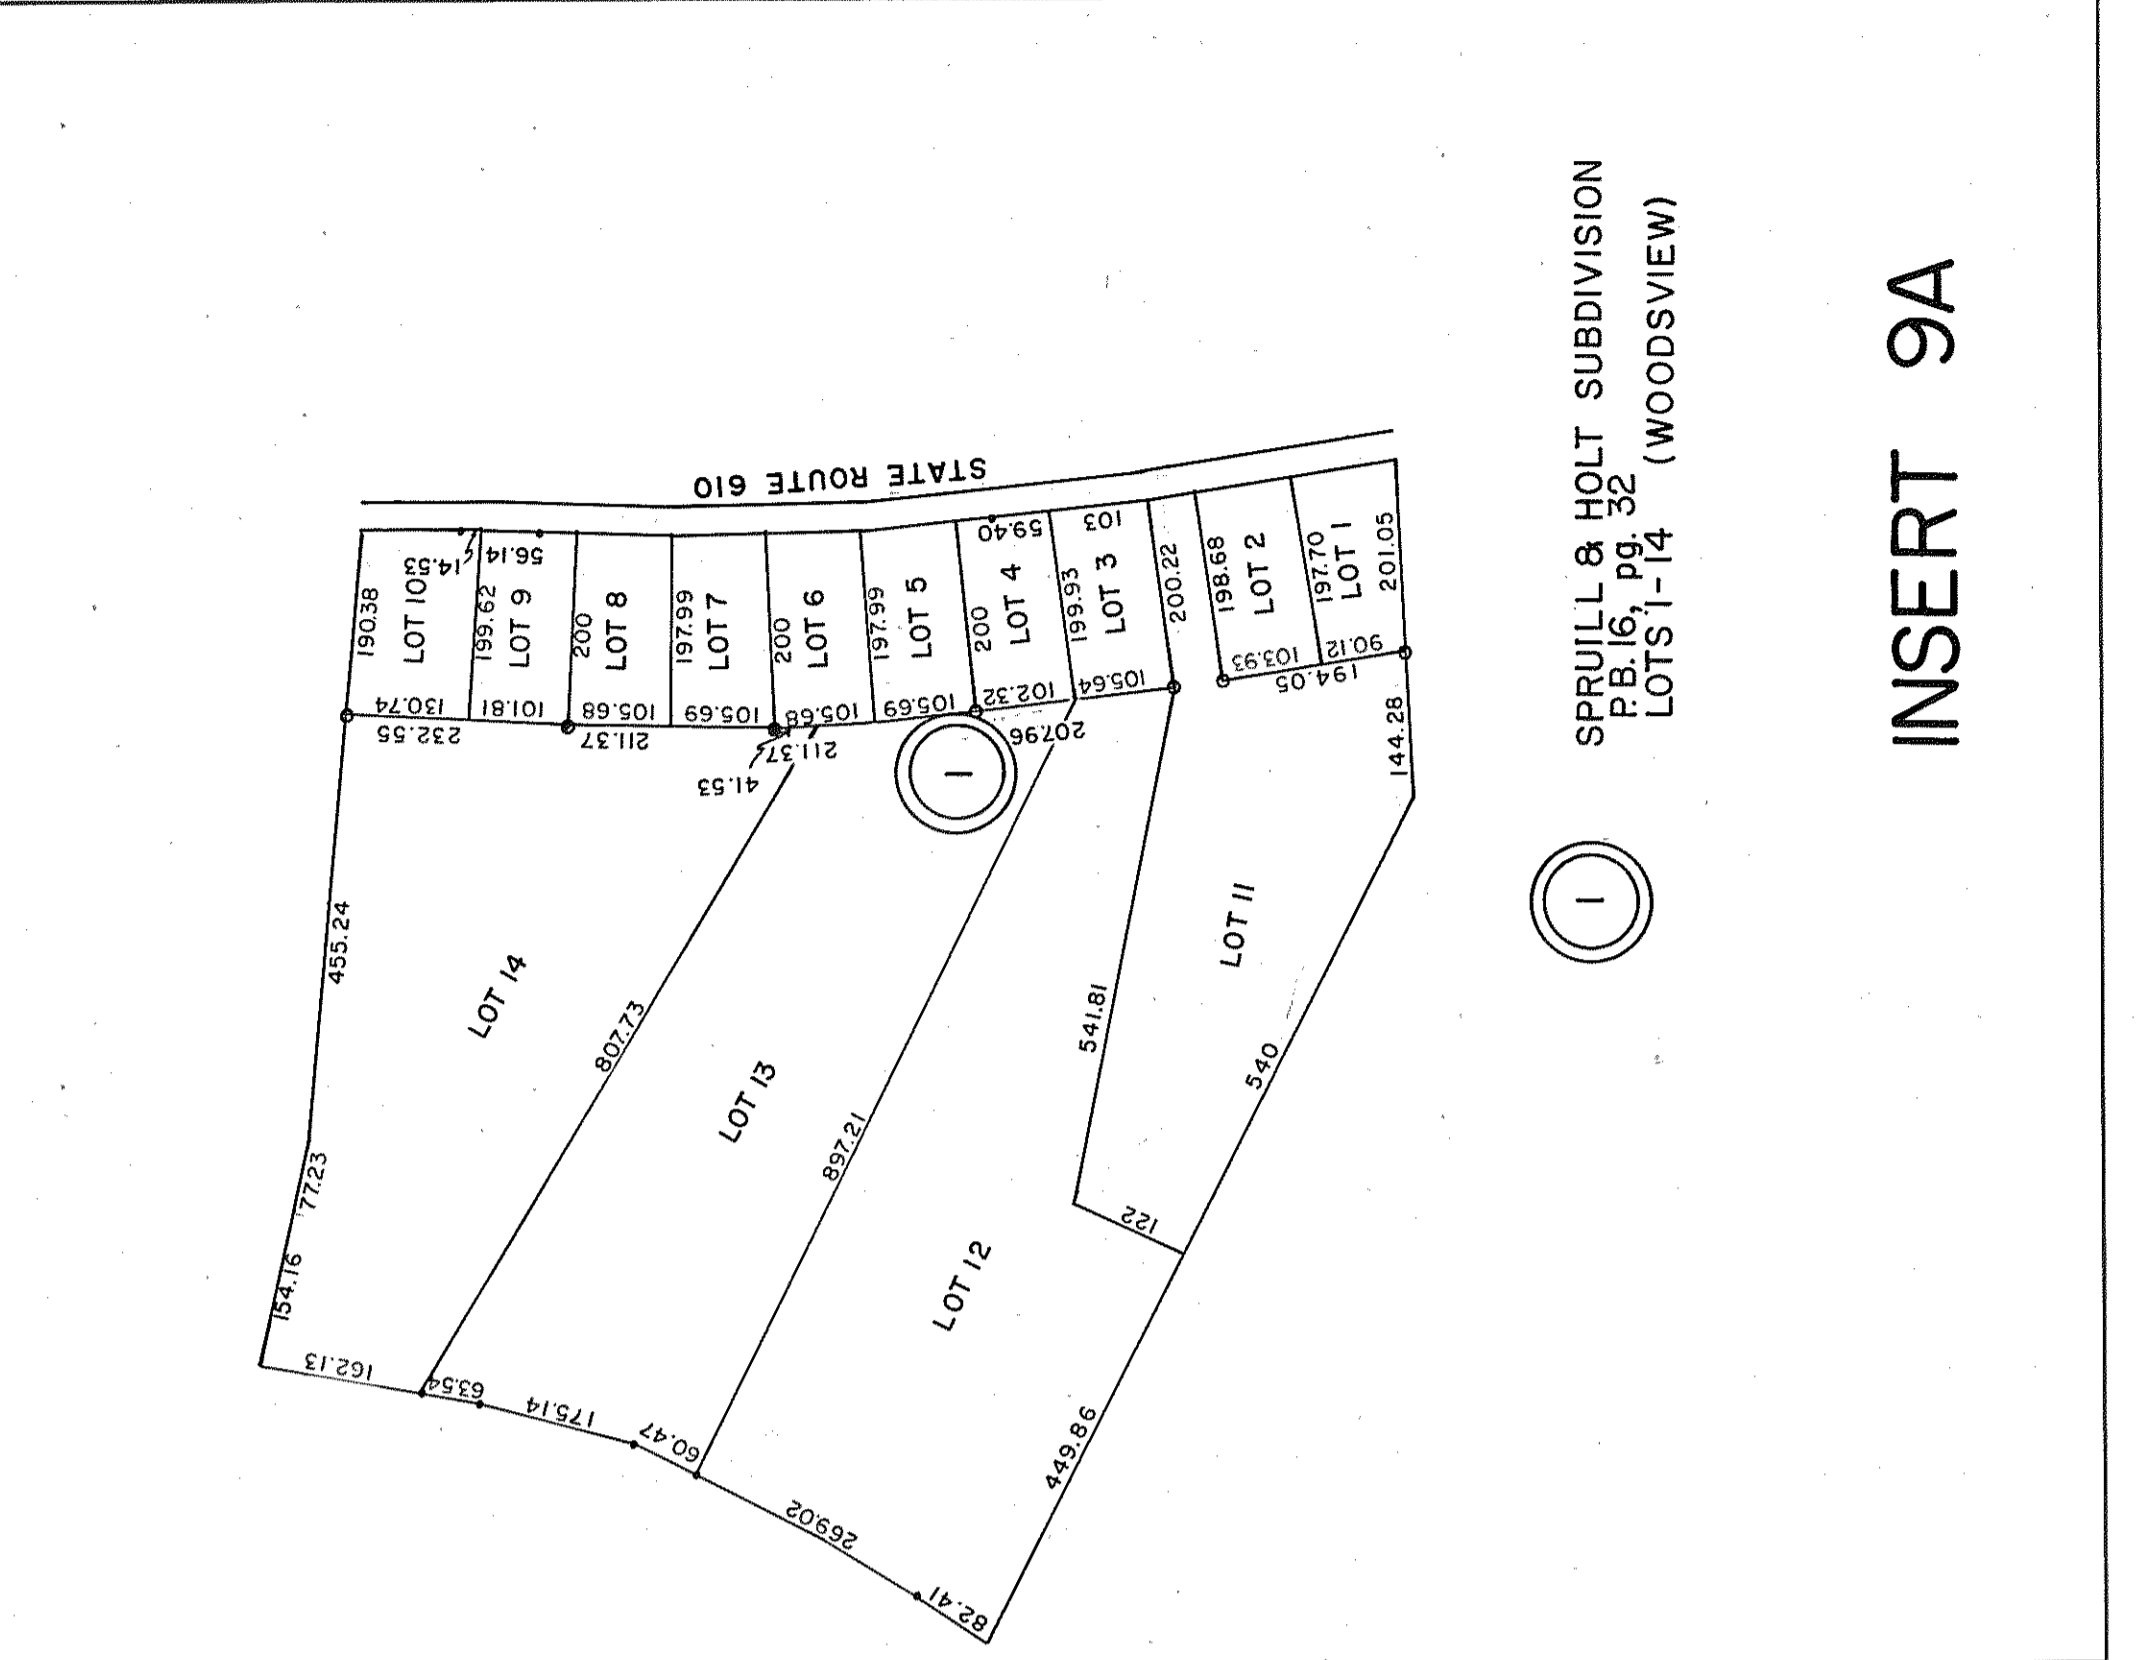

GLOUCESTER COUNTY

- ① PAMPA ESTATES LOTS 1-6  
PB 20 - 555  
3-23-84
- ② PAMPA ESTATES, SEC. 2  
LOTS 1-6, 4/87  
PB.21, Pg. 406  
Revised Lots 2-6, PB24-III, 7/18/01

INSERT 9C

- ① WINSTON FARMS  
P.B. 19, pg. 131  
LOTS 1-6

INSERT 9B

- ① SPRUILL & HOLT SUBDIVISION  
P.B. 16, pg. 32  
LOTS 1-14 (WOODSVIEW)

INSERT 9A

- ① PINE HILL SUBDIV.  
P.B. 21, Pgs. 409 & 409A, 5/87  
LOT 12 REVISED - PB. 22, Pg. 1152, 6/16/95  
LOTS 12 & 12A REVISED - PB. 23, Pg. 419, 10/16/97

INSERT 9D

PETSWORTH DISTRICT

SECTION 9A, 9B, 9C, 9D  
INSERT