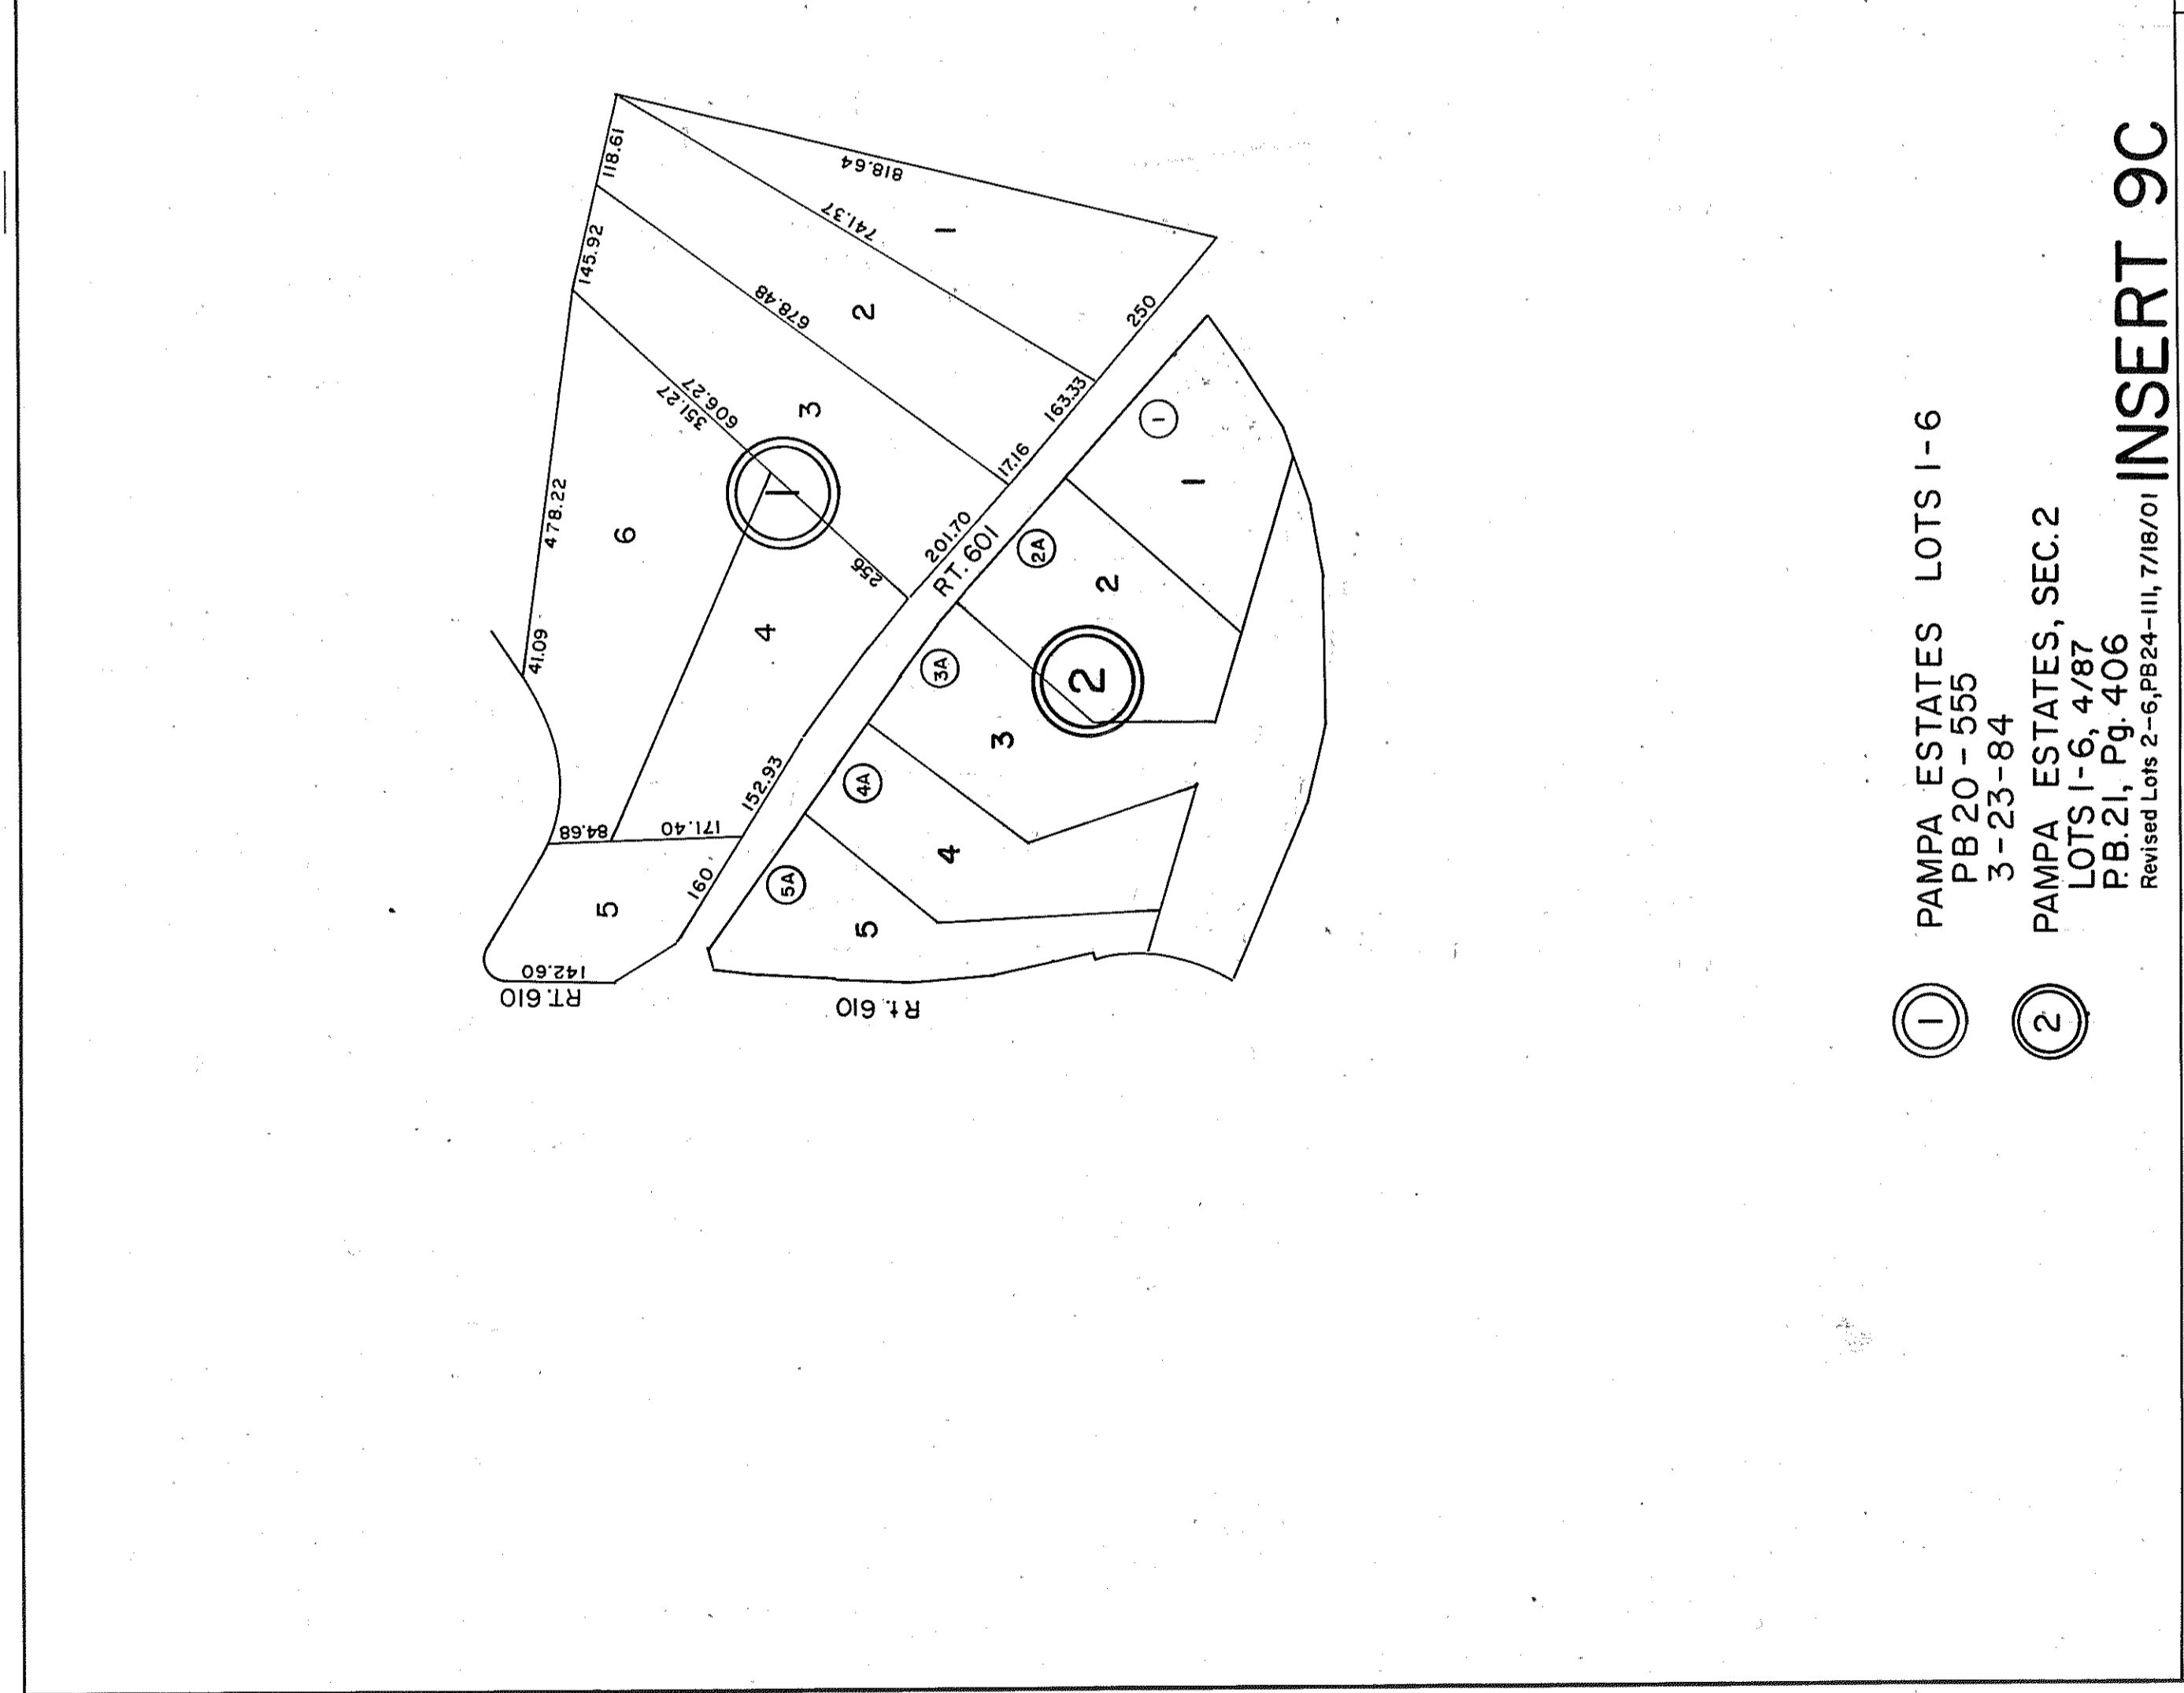

GLOUCESTER COUNTY

- ① PAMPA ESTATES LOTS 1-6  
PB 20 - 555  
3-23-84
- ② PAMPA ESTATES, SEC. 2  
LOTS 1-6, 4/87  
PB.21, Pg. 406  
Revised Lots 2-6, PB24-III, 7/18/01

INSERT 9C

- ① WINSTON FARMS  
P.B. 19, pg. 131  
LOTS 1-6

INSERT 9B

- ① SPRUILL & HOLT SUBDIVISION  
P.B. 16, pg. 32  
LOTS 1-14 (WOODSVIEW)

INSERT 9A

- ① PINE HILL SUBDIV.  
P.B. 21, Pgs. 409 & 409A, 5/87  
LOT 12 REVISED - PB. 22, Pg. 1152, 6/16/95  
LOTS 12 & 12A REVISED - PB. 23, Pg. 419, 10/16/97

INSERT 9D

PETSWORTH DISTRICT

SECTION 9A, 9B, 9C, 9D  
INSERT