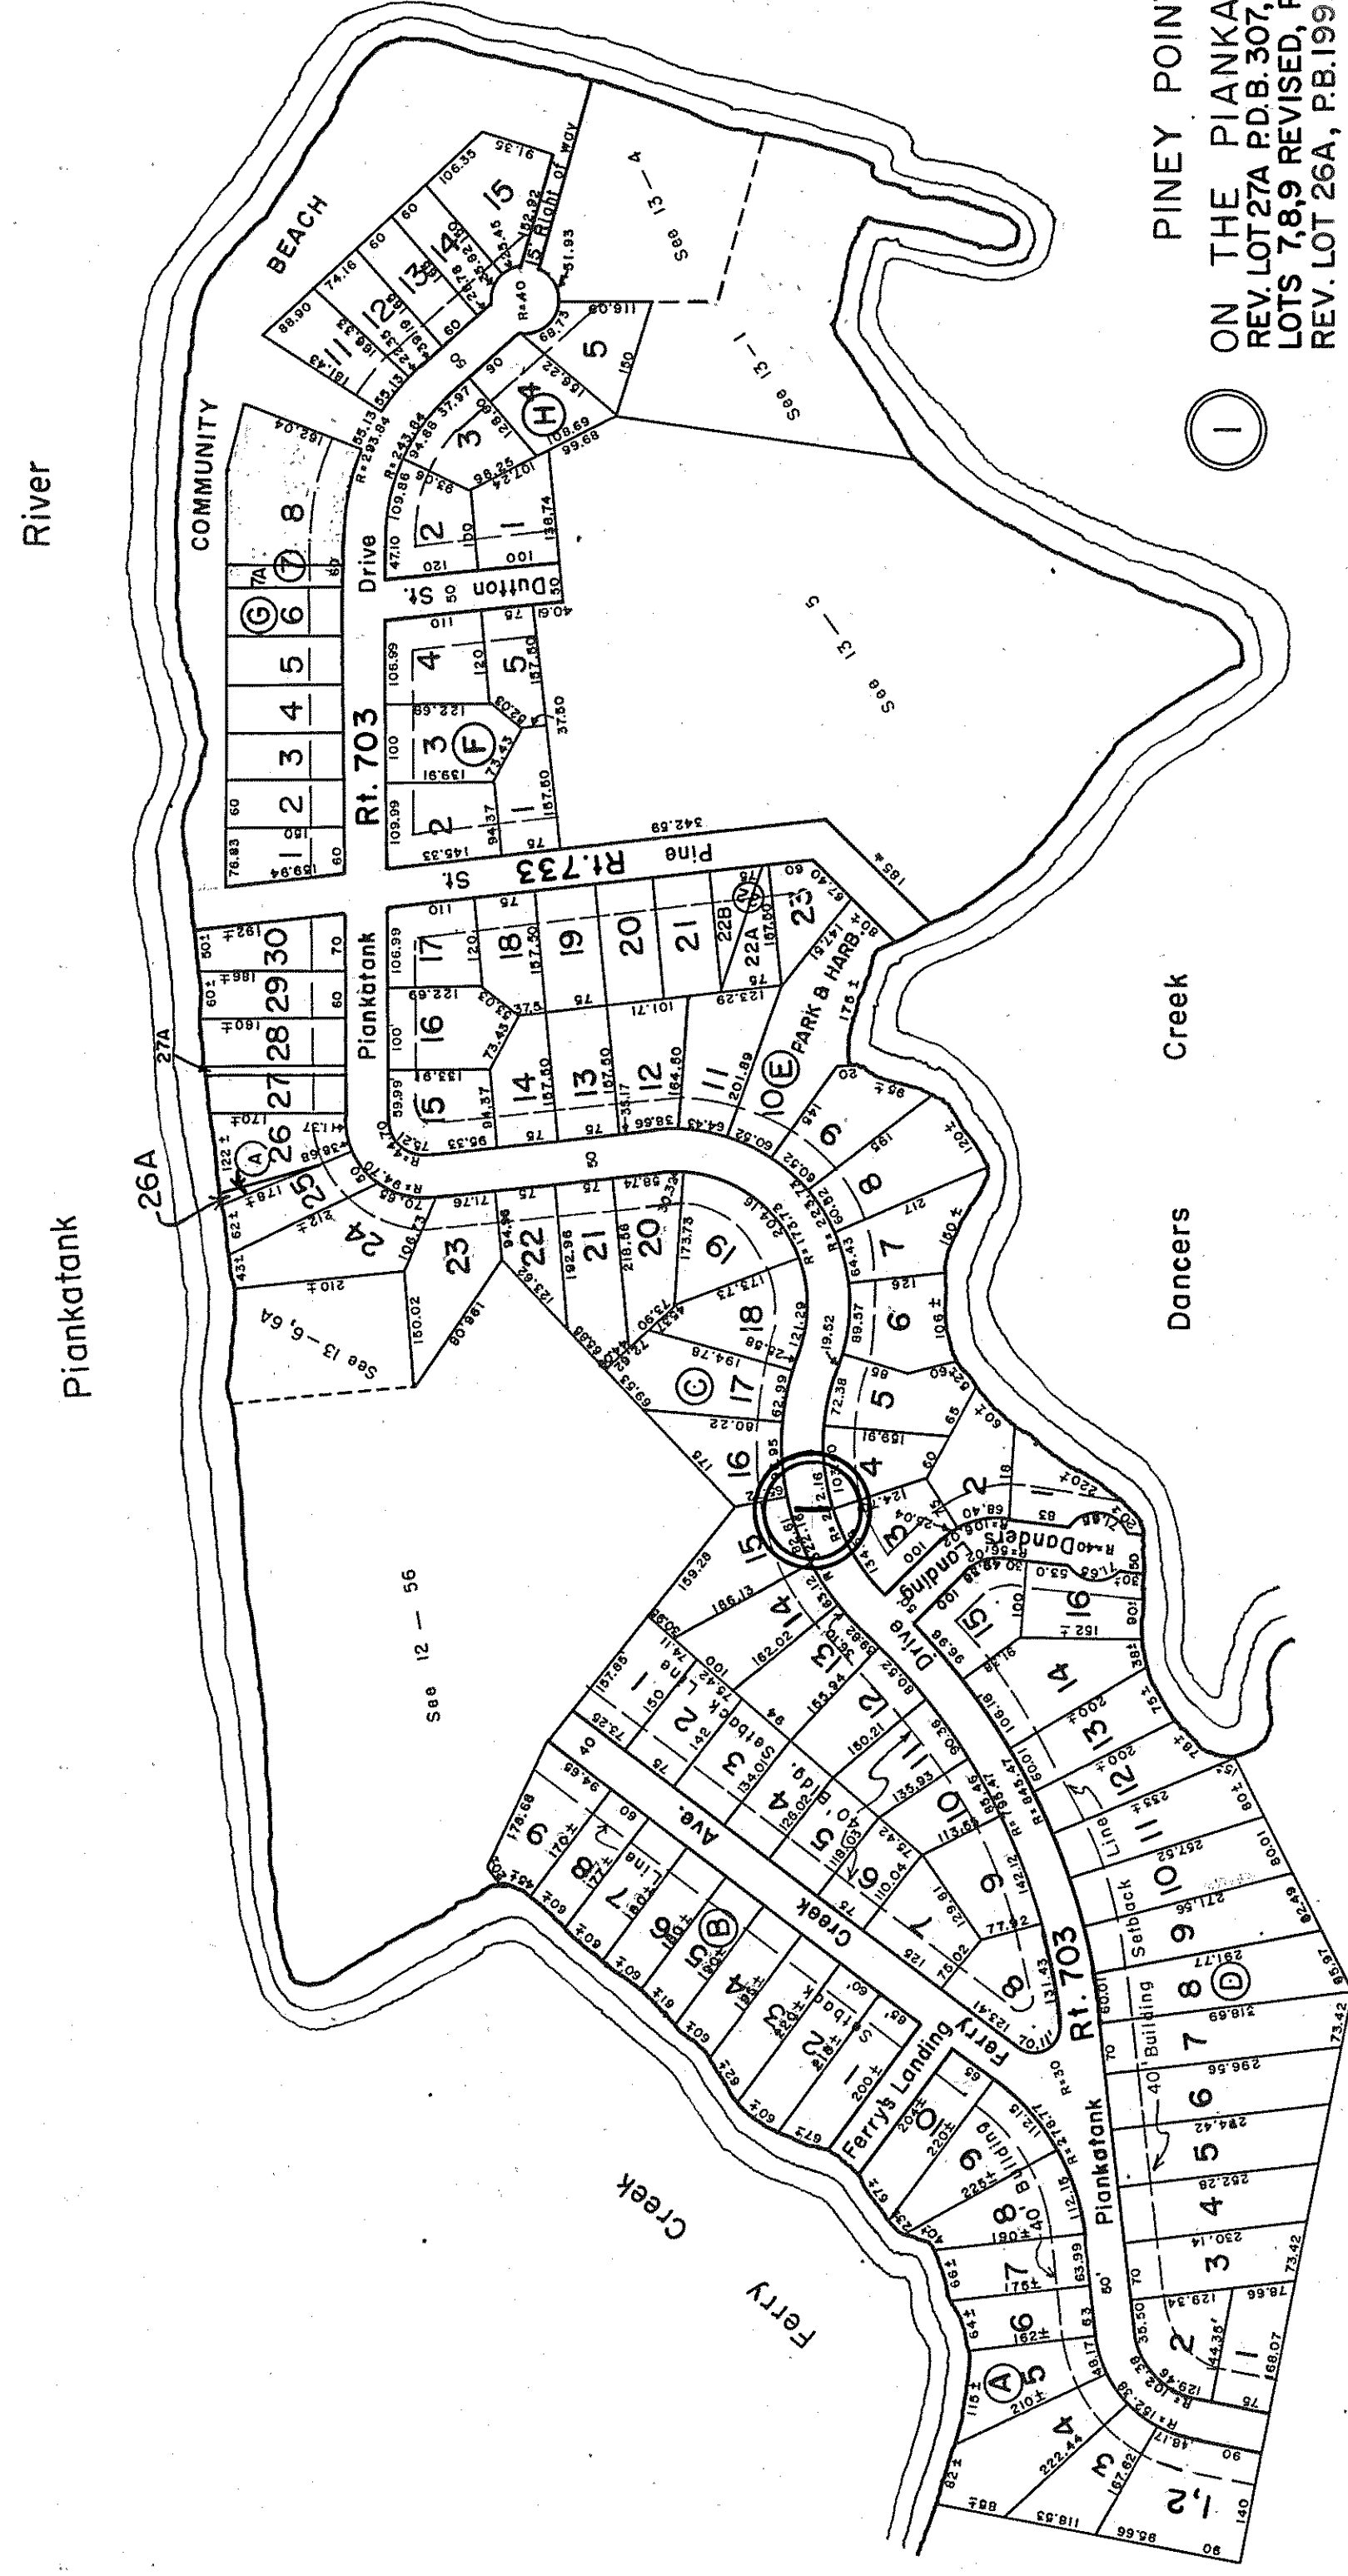

GLoucester COUNTY

① ON THE PINEY POINT
 ON THE PIANKATANK - P.B. 1, Pg. 314
 REV. LOT 27A P.D.B. 307, Pg. 10, /86
 LOTS 7, 8, 9 REVISED, P.B. 22, Pg. 662, 1/8/93
 REV. LOT 26A, P.B. 199, Pg. 231, 4/19/93

INSERT 12A

PETSWORTH DISTRICT

① HAYNES SUBDIVISION
 P.D.B. 104, Pg. 128

INSERT 12B

PETSWORTH DISTRICT

REV. 1/63, 12/31/83/84/86/88/92/93/94/95/01
 REV. 12/75

PETSWORTH DISTRICT

INSERT 12A & 12B