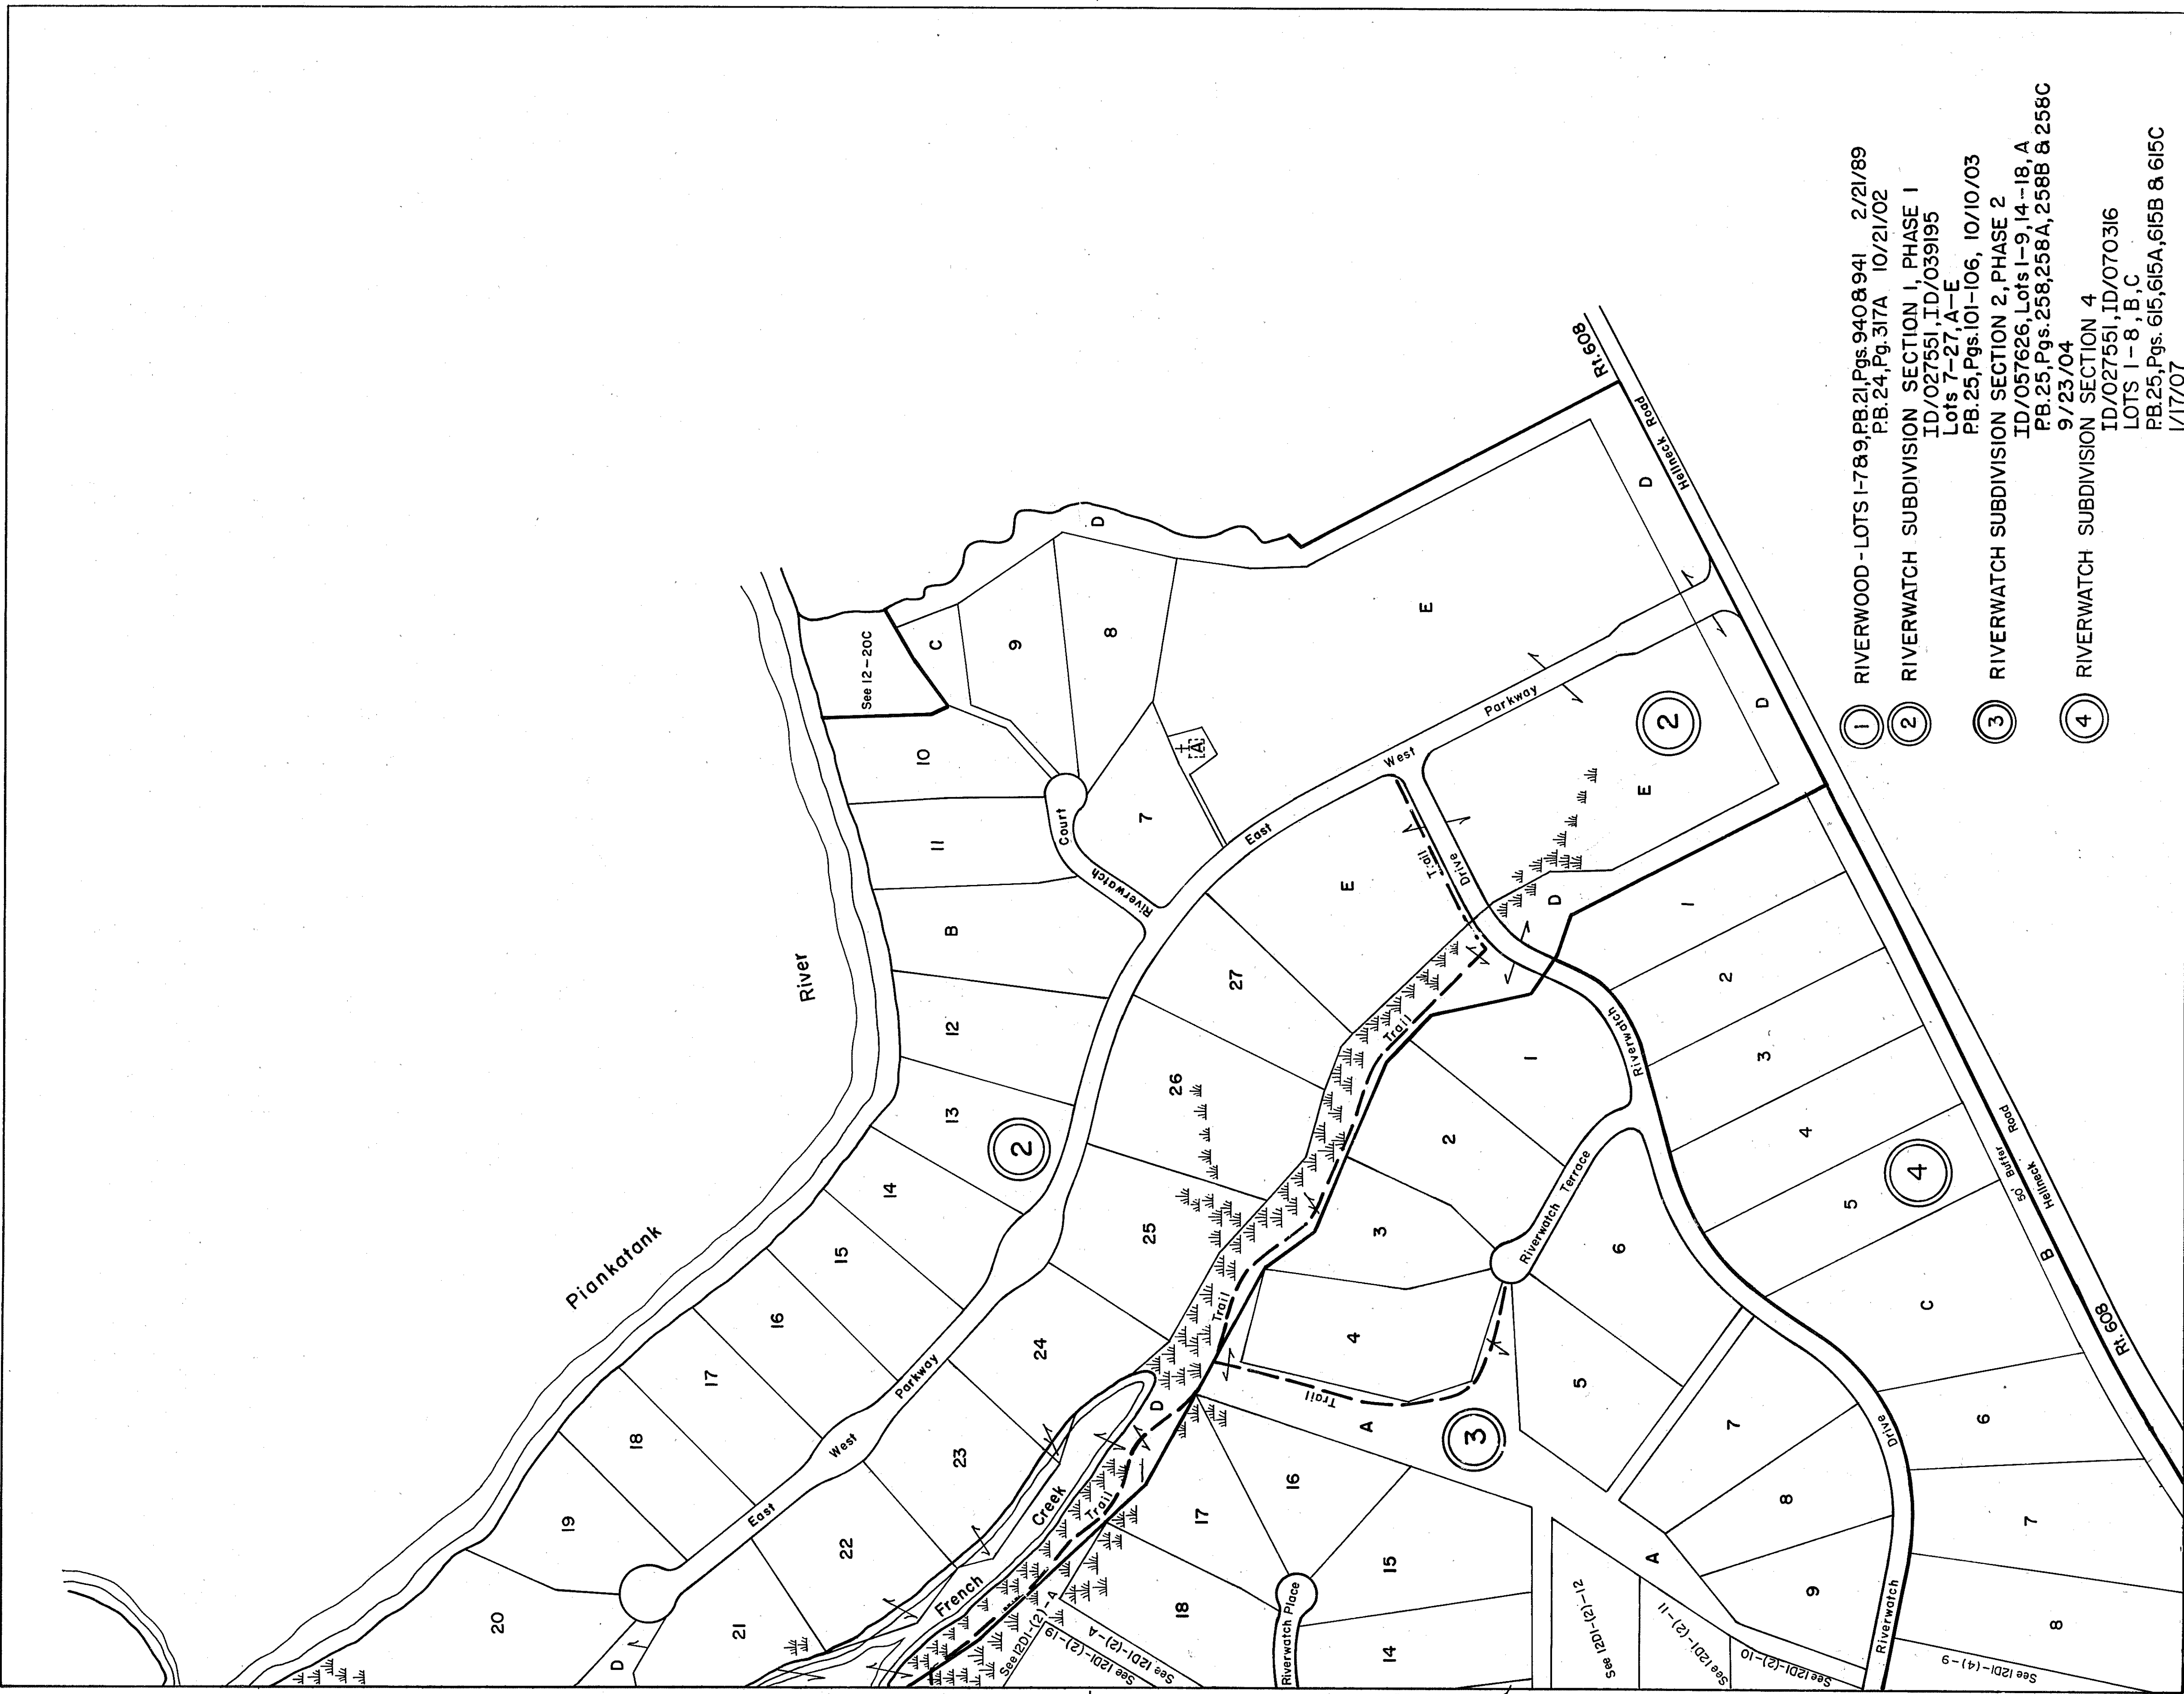

GLoucester COUNTY

NONE

12D1

NONE

- ① RIVERWOOD - LOTS 1-789, PB.21, Pgs. 940 & 941 2/21/89
PB. 24, Pg. 317A 10/21/02
- ② RIVERWATCH SUBDIVISION SECTION 1, PHASE 1
ID/027551, ID/039195
Lots 7-27, A-E
PB. 25, Pgs. 101-106, 10/10/03
- ③ RIVERWATCH SUBDIVISION SECTION 2, PHASE 2
ID/057626, Lots 1-9, 14-18, A
PB. 25, Pgs. 258, 258A, 258B & 258C
9/23/04
- ④ RIVERWATCH SUBDIVISION SECTION 4
ID/027551, ID/070316
LOTS 1-8, B, C
PB. 25, Pgs. 615, 615A, 615B & 615C
1/17/07

12D4

PETSWORTH DISTRICT

SECTION 12D2
INSERT