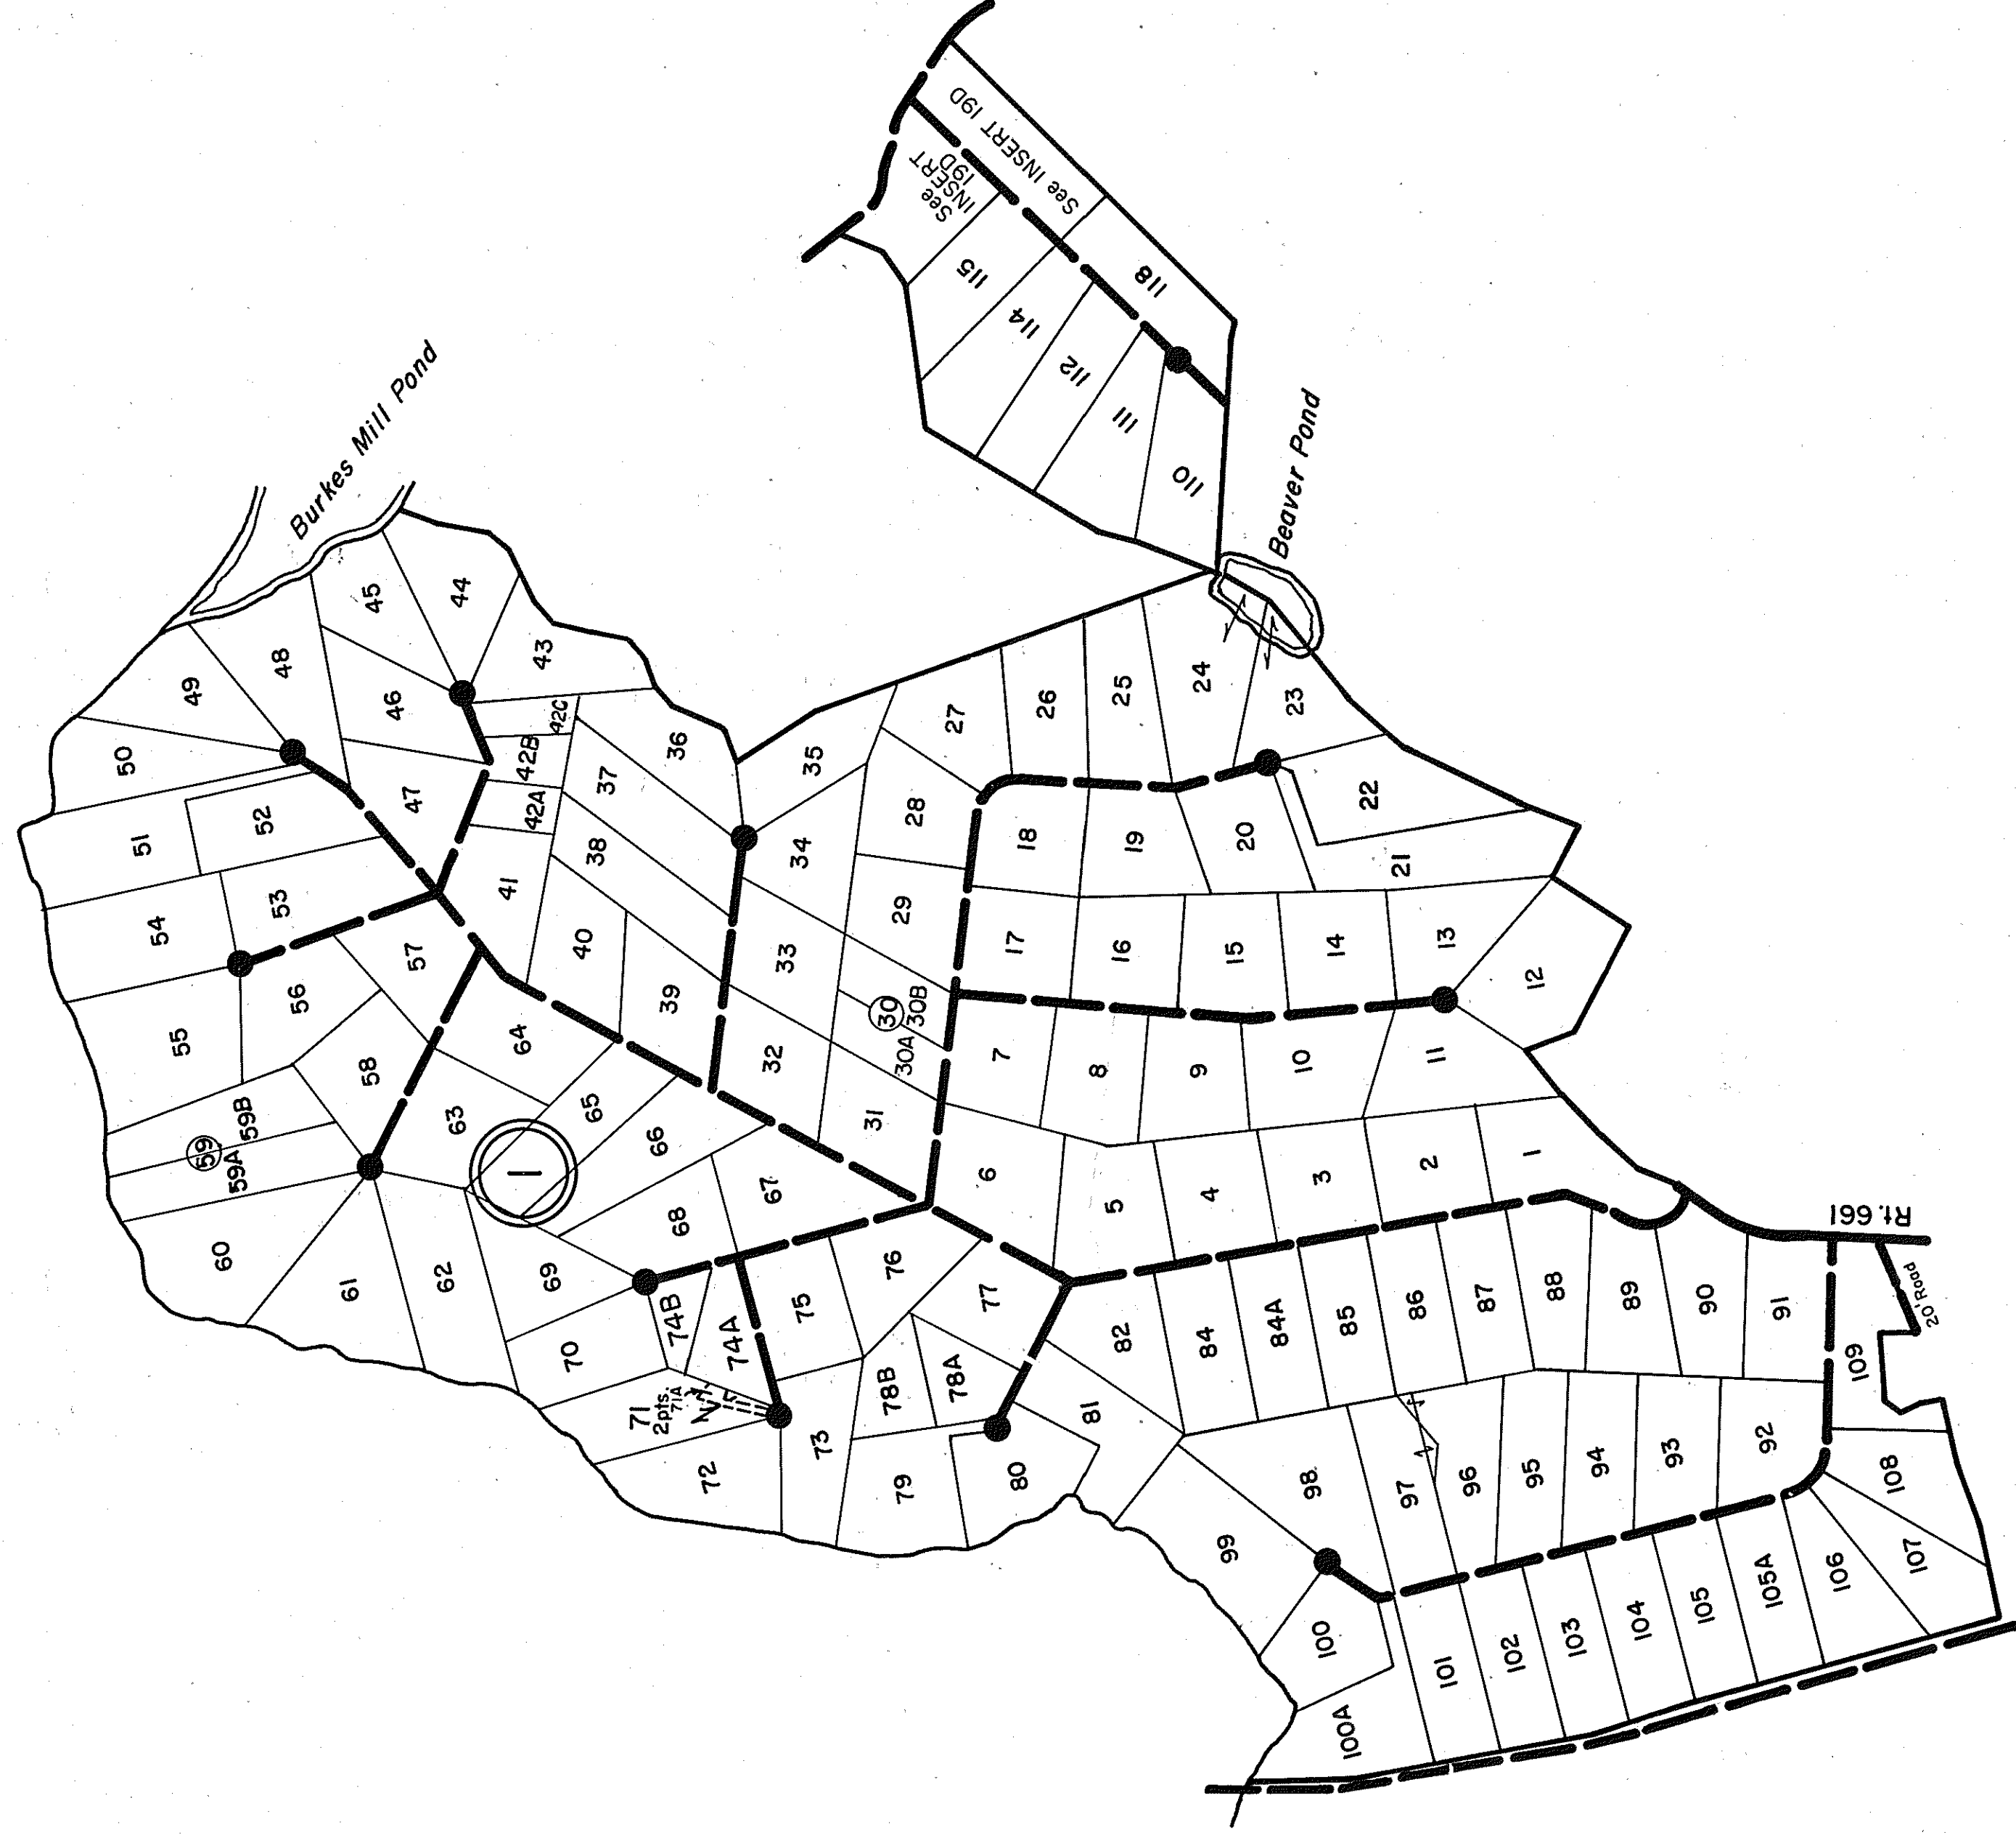

GLoucester COUNTY

①

BURKE VIEW P.B. 20, Pg. 585, A, B, C 4-10-84
 LOTS 80, 81, 98, 99 REVISED PDB 20 - 870 1-15-85
 LOTS 110 & 117 MERGED INTO BURKE'S MILL, INSERT 19D 6/15/88
 LOTS 96 & 97 REVISED P.B. 21-829 8/26/88
 LOT 30 REVISED P.B. 21-880 11/16/89
 LOT 59 REVISED P.B. 21-1141, 11/16/89
 LOT 42 REVISED P.B. 22-135 8/13/90
 LOT 78 REVISED P.B. 22-250 2/1/91
 LOT 71 REVISED PDB 395-261 11/19/90
 LOT 74 REVISED P.B. 23-95-24/29
 LOTS 21 & 22 REVISED P.B. 24-76-47/24/01

1" = 600' 12/31/84/87
 REVISED 88/89/90/91/92/98/01

WARE DISTRICT

SECTION 19B
 INSERT

REVISED: