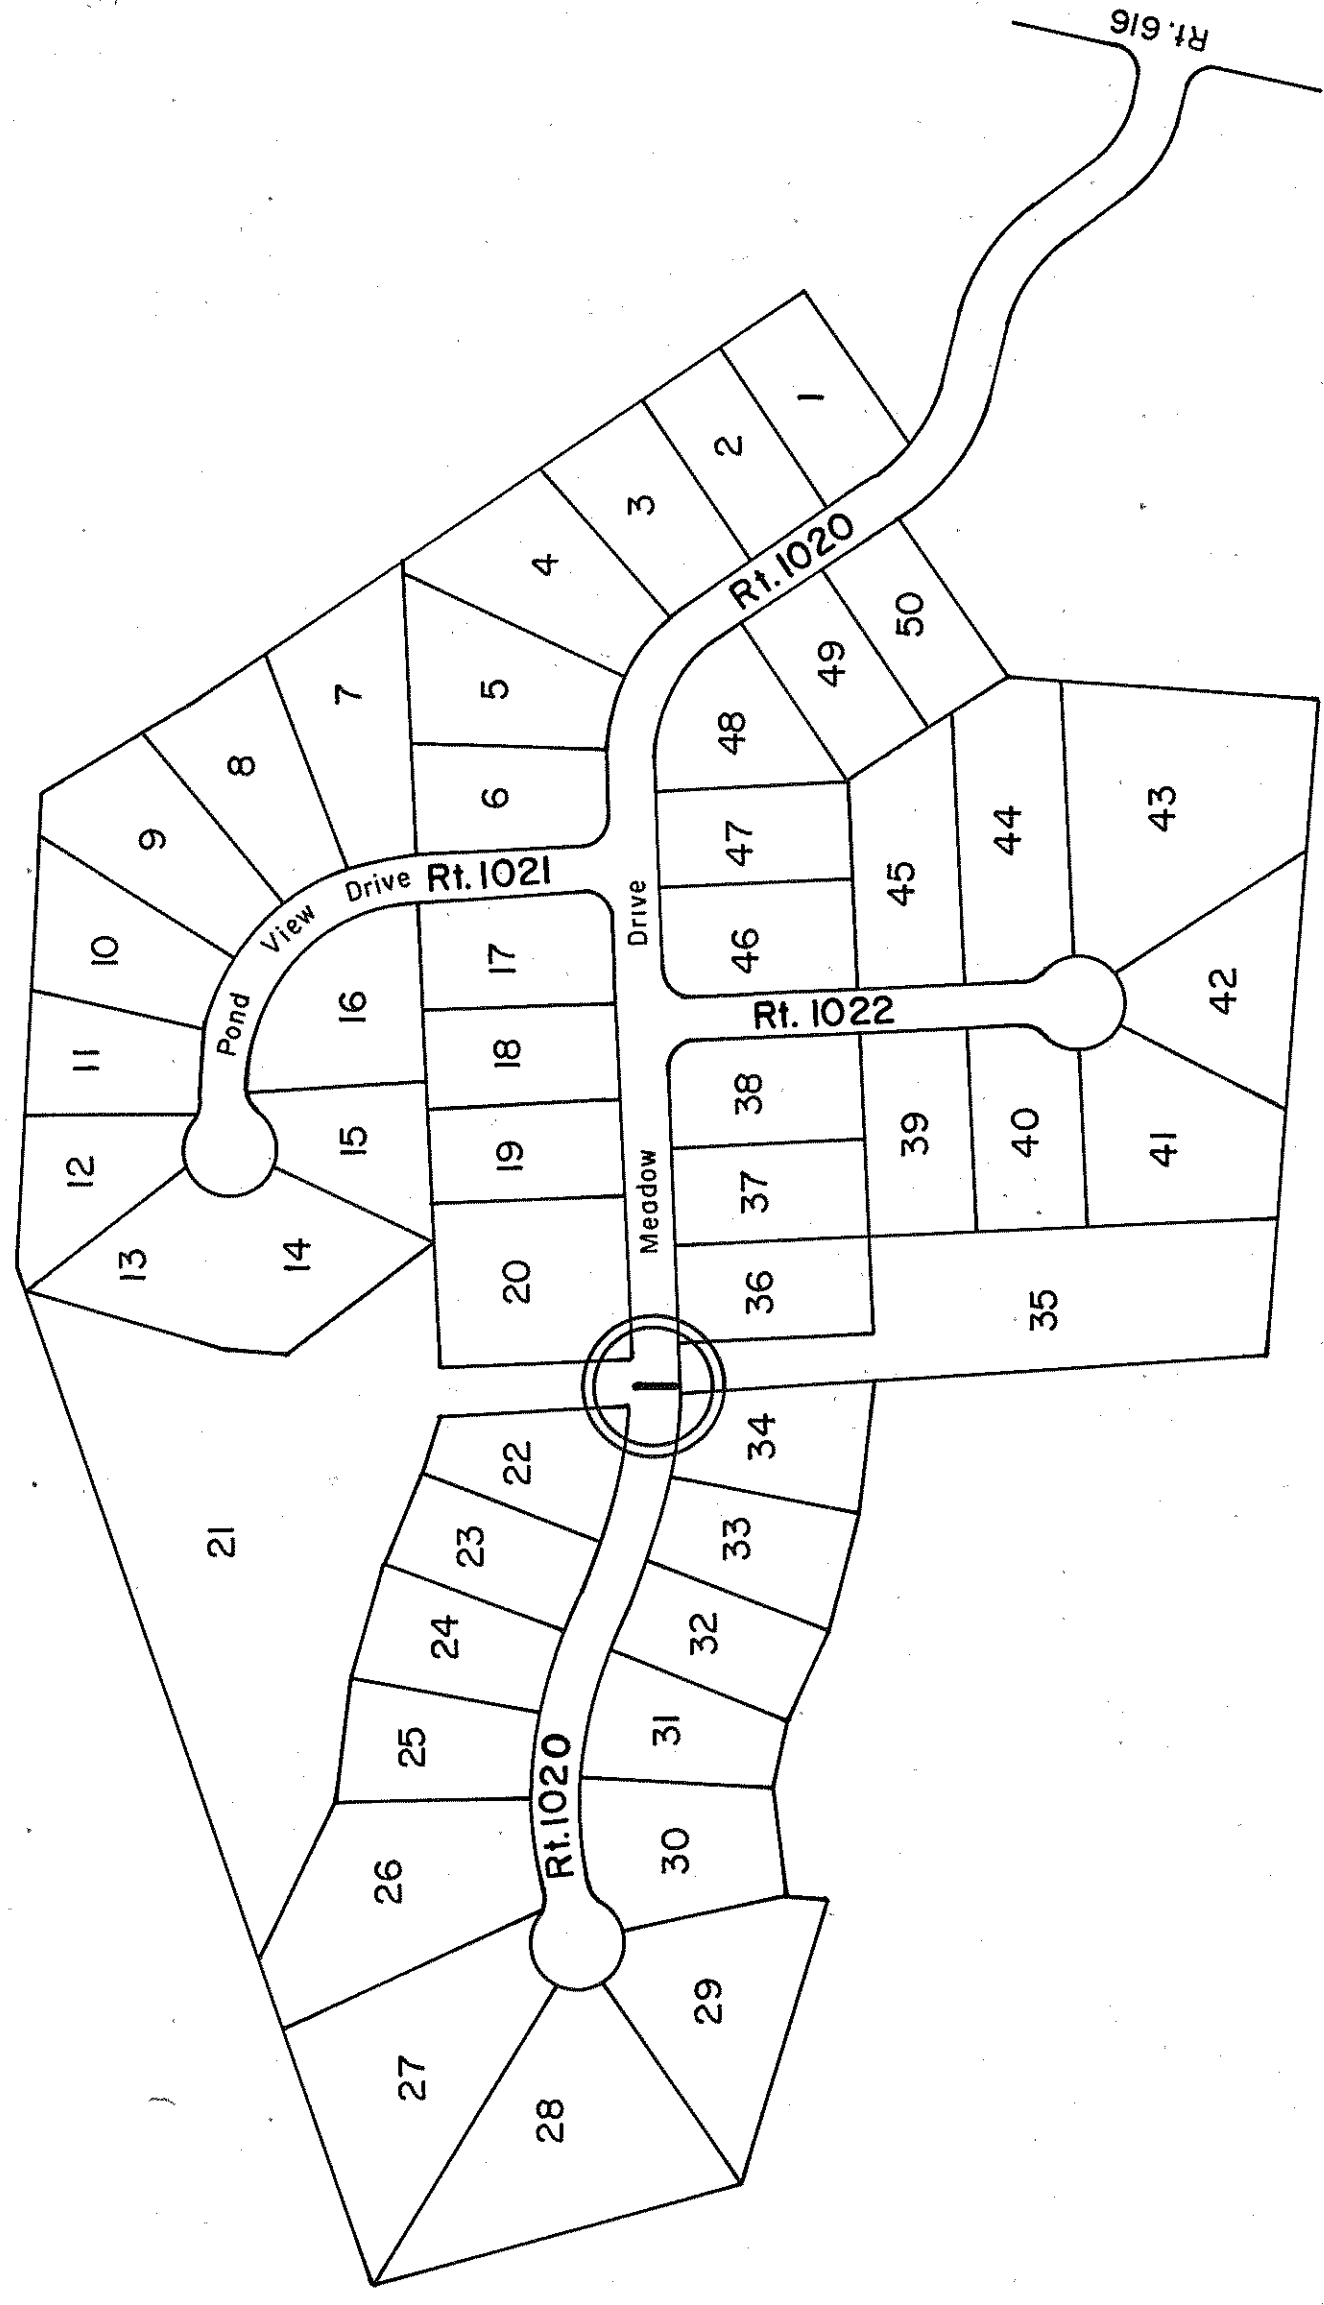

GLOUCESTER COUNTY

①

MEADOW BROOK - LOTS 1-50  
P.B. 18, Pgs. 708, 71

WARE \_\_\_\_\_  
DISTRICT \_\_\_\_\_

SECTION \_\_\_\_\_  
INSERT \_\_\_\_\_ **25G**