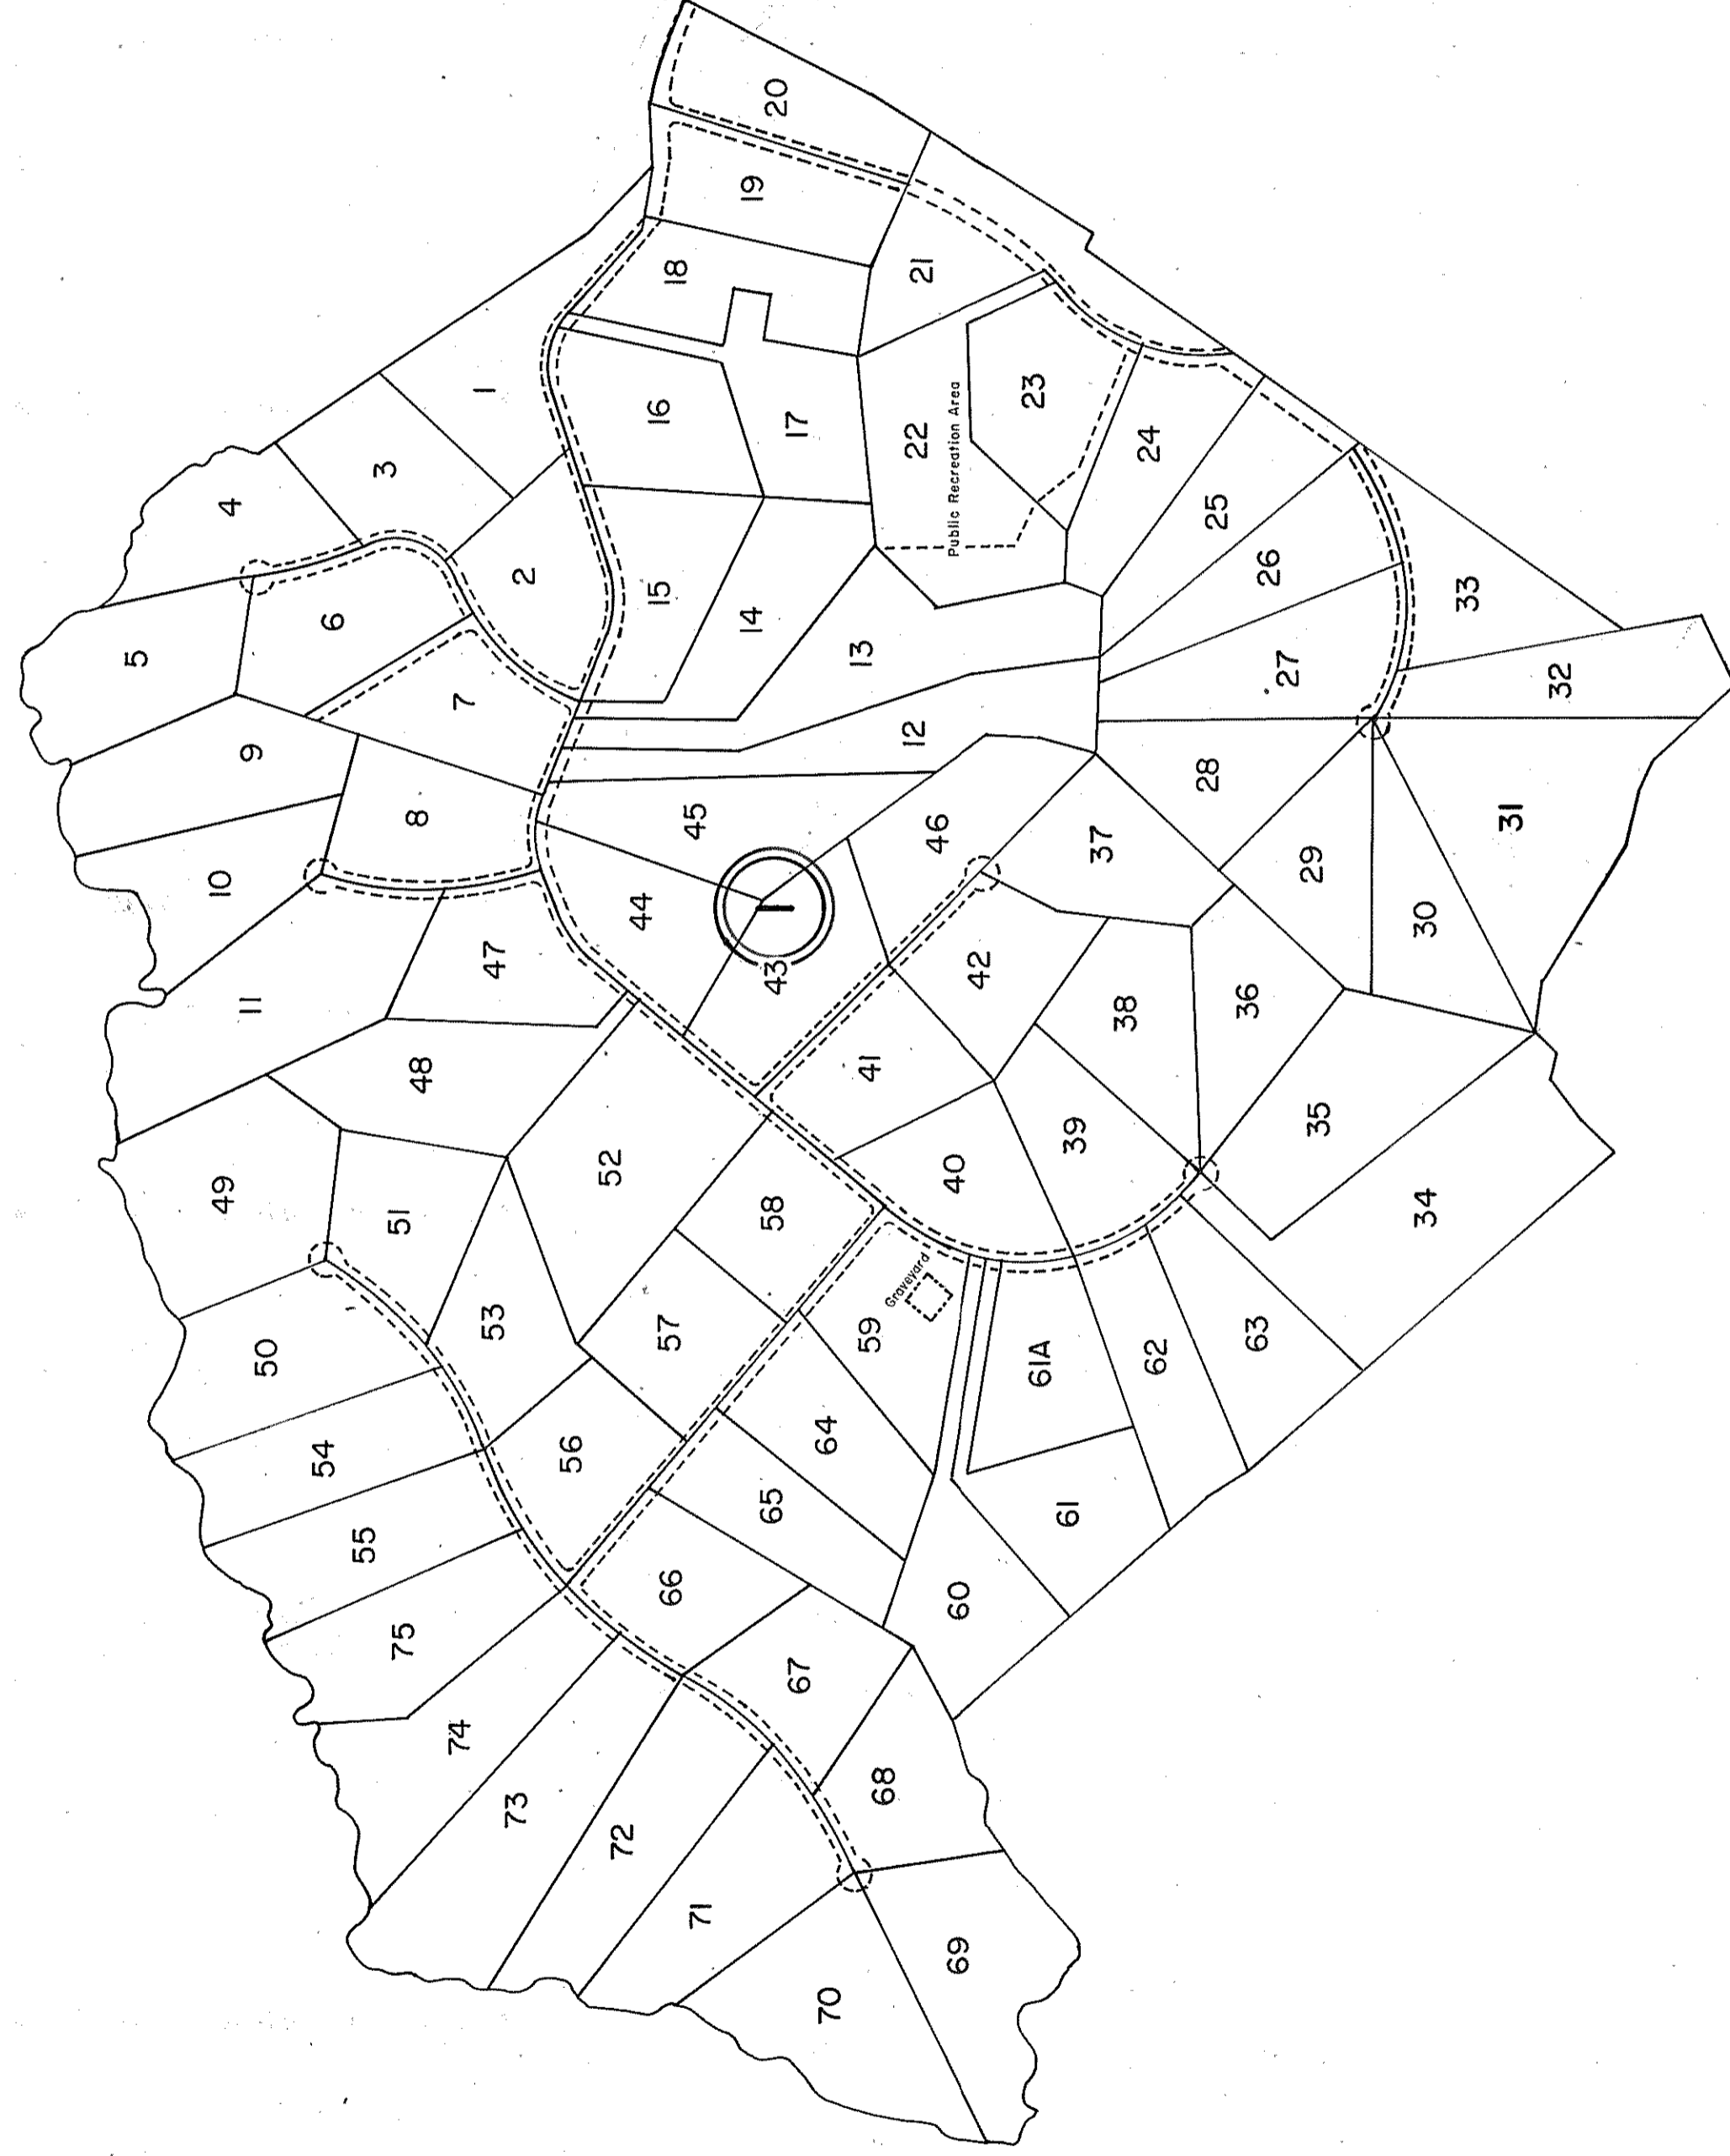

GLOUCESTER COUNTY

①

LEE'S NECK FARM
LOTS 1-75 PB.20 - Pgs.1064 & 1064A
9-16-85
LOT 50 revised 10/2/87 PB.21, Pg.539
LOT 30A&31 revised 3/30/04 PB.25/183
Lots 32&33 Revised 3/28/06 PB.25, Pgs. 488 & 488A
Lot 20 Revised 8/22/07 PB.25, Pg. 676

SCALE 1" = 600'
12/85/87/92/04/06/07

REVISED:

MS&C 10/11/83 10/17/85 2/20/88

PETSWORTH DISTRICT

SECTION
INSERT 8C