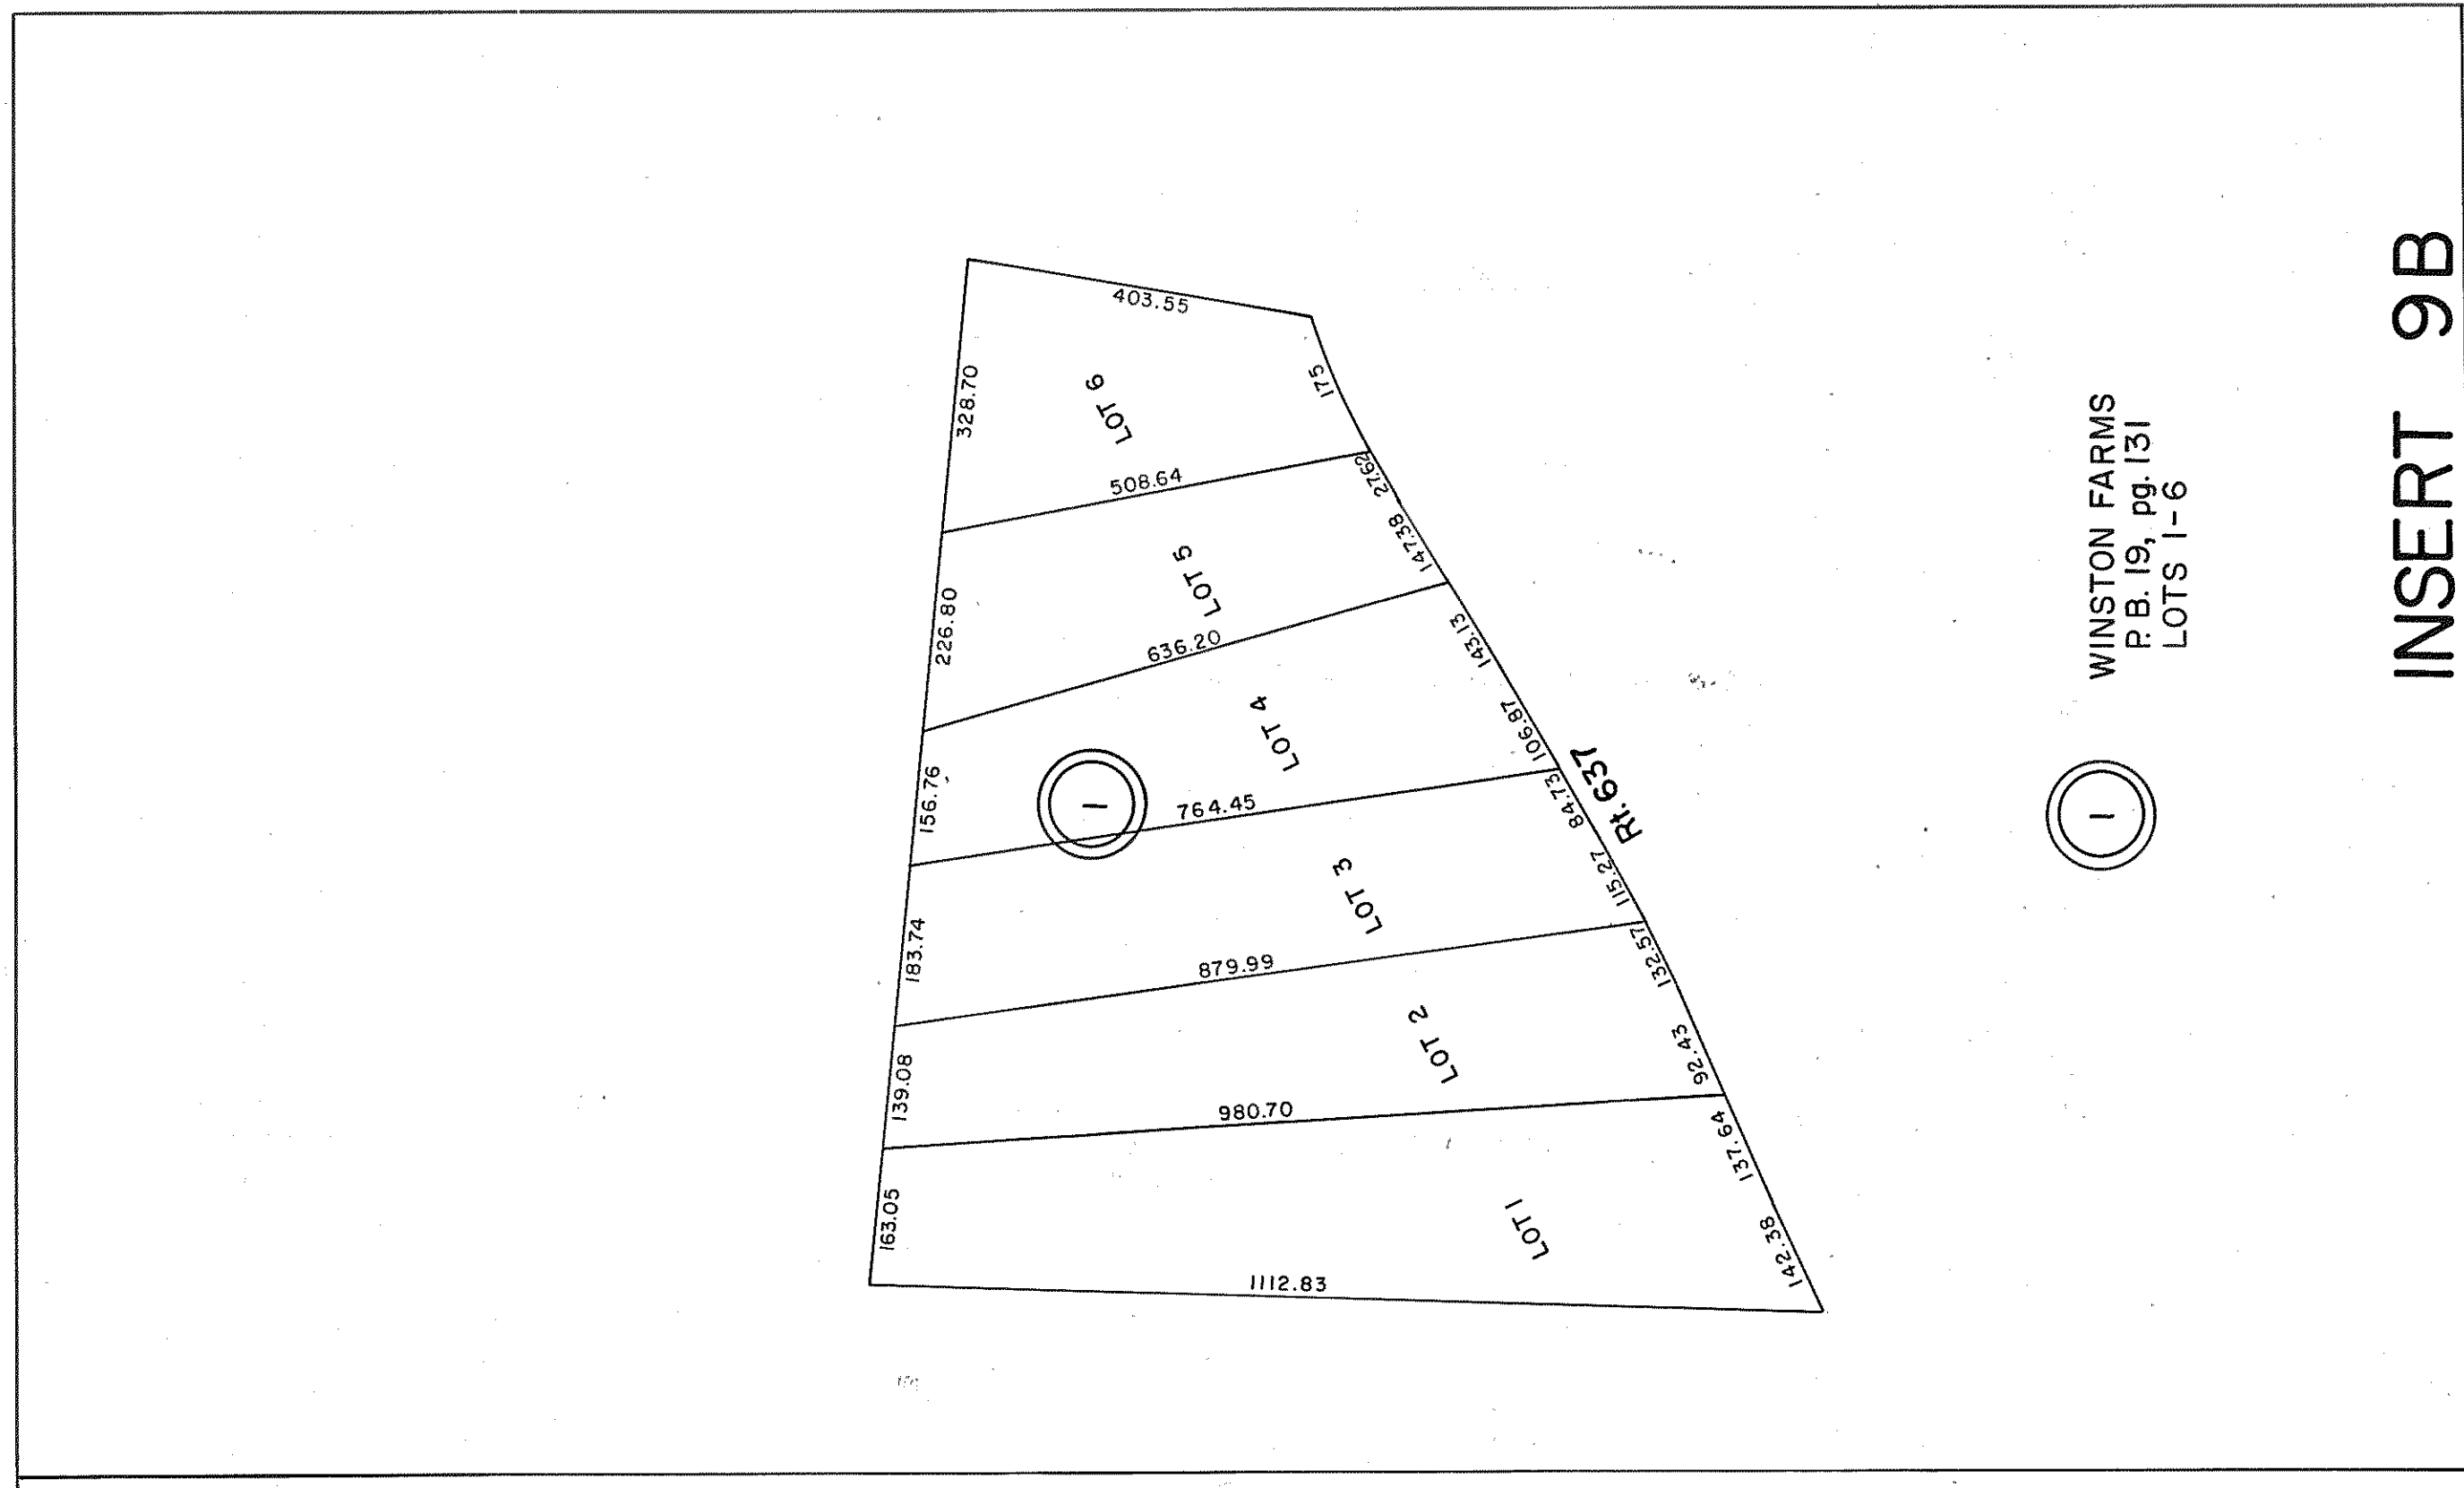

GLOUCESTER COUNTY

- ① PAMPA ESTATES LOTS 1-6
PB.20 - 555
3-23-84
- ② PAMPA ESTATES, SEC.2
LOTS 1-6, 4/87
PB.21, Pg. 406
Revised Lots 2-6, PB.24-III, 7/18/01

INSERT 9C

- ① WINSTON FARMS
P.B. 19, pg. 131
LOTS 1-6

INSERT 9B

- ① PINE HILL SUBDIV.
P.B.21, Pgs. 409 & 409A, 5/87
LOT 12 REVISED-PB. 22, Pg. 1152, 6/16/95
LOTS 12 & 12A REVISED - PB. 23, Pg. 419, 10/6/97

INSERT 9D

- ① SPRULL & HOLT SUBDIVISION
P.B. 16, pg. 32
LOTS 1-14 (WOODSVIEW)

INSERT 9A

PEISWORTH DISTRICT

SECTION
INSERT 9A, 9B, 9C, 9D