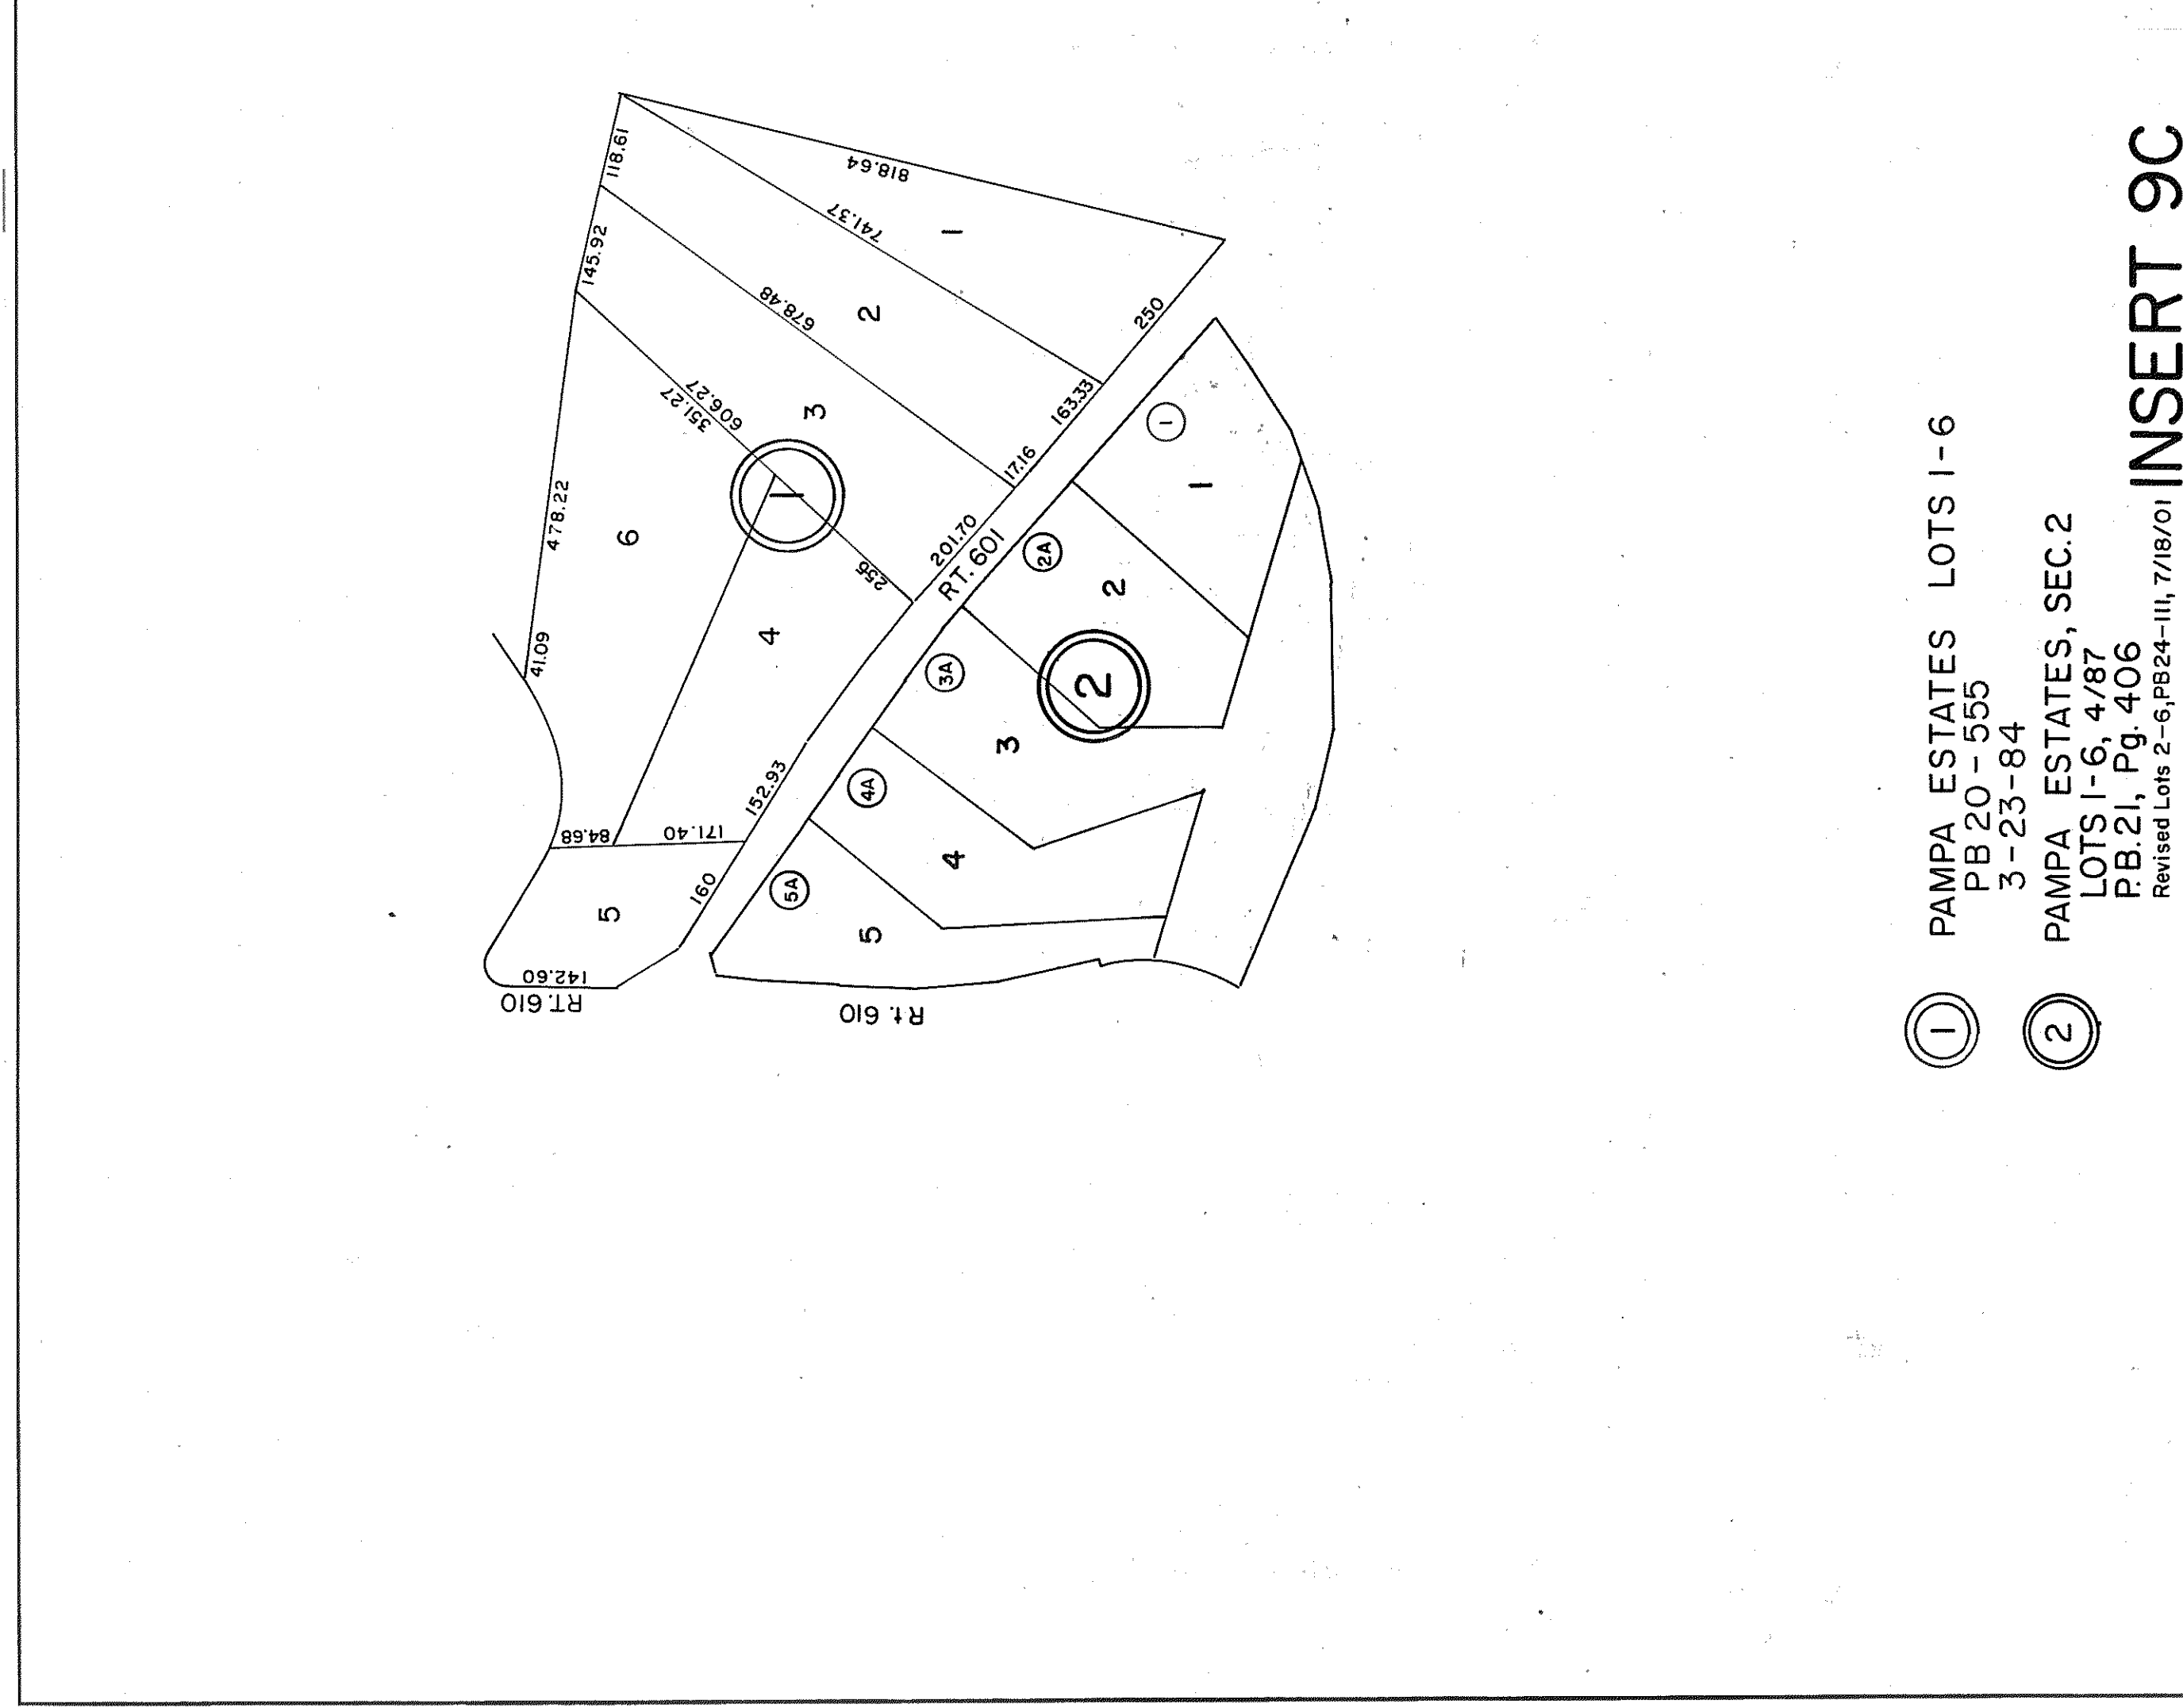

GLOUCESTER COUNTY

- ① PAMPA ESTATES LOTS 1-6
PB.20 - 555
3-23-84
- ② PAMPA ESTATES, SEC.2
LOTS 1-6, 4/87
PB.21, Pg. 406
Revised Lots 2-6, PB.24-III, 7/18/01

INSERT 9C

- ① WINSTON FARMS
P.B. 19, pg. 131
LOTS 1-6

INSERT 9B

- ① PINE HILL SUBDIV.
P.B.21, Pgs. 409 & 409A, 5/87
LOT 12 REVISED-PB. 22, Pg. 1152, 6/16/95
LOTS 12 & 12A REVISED - PB. 23, Pg. 419, 10/6/97

INSERT 9D

- ① SPRULL & HOLT SUBDIVISION
P.B. 16, pg. 32
LOTS 1-14 (WOODSVIEW)

INSERT 9A

PEISWORTH DISTRICT

SECTION
INSERT 9A, 9B, 9C, 9D