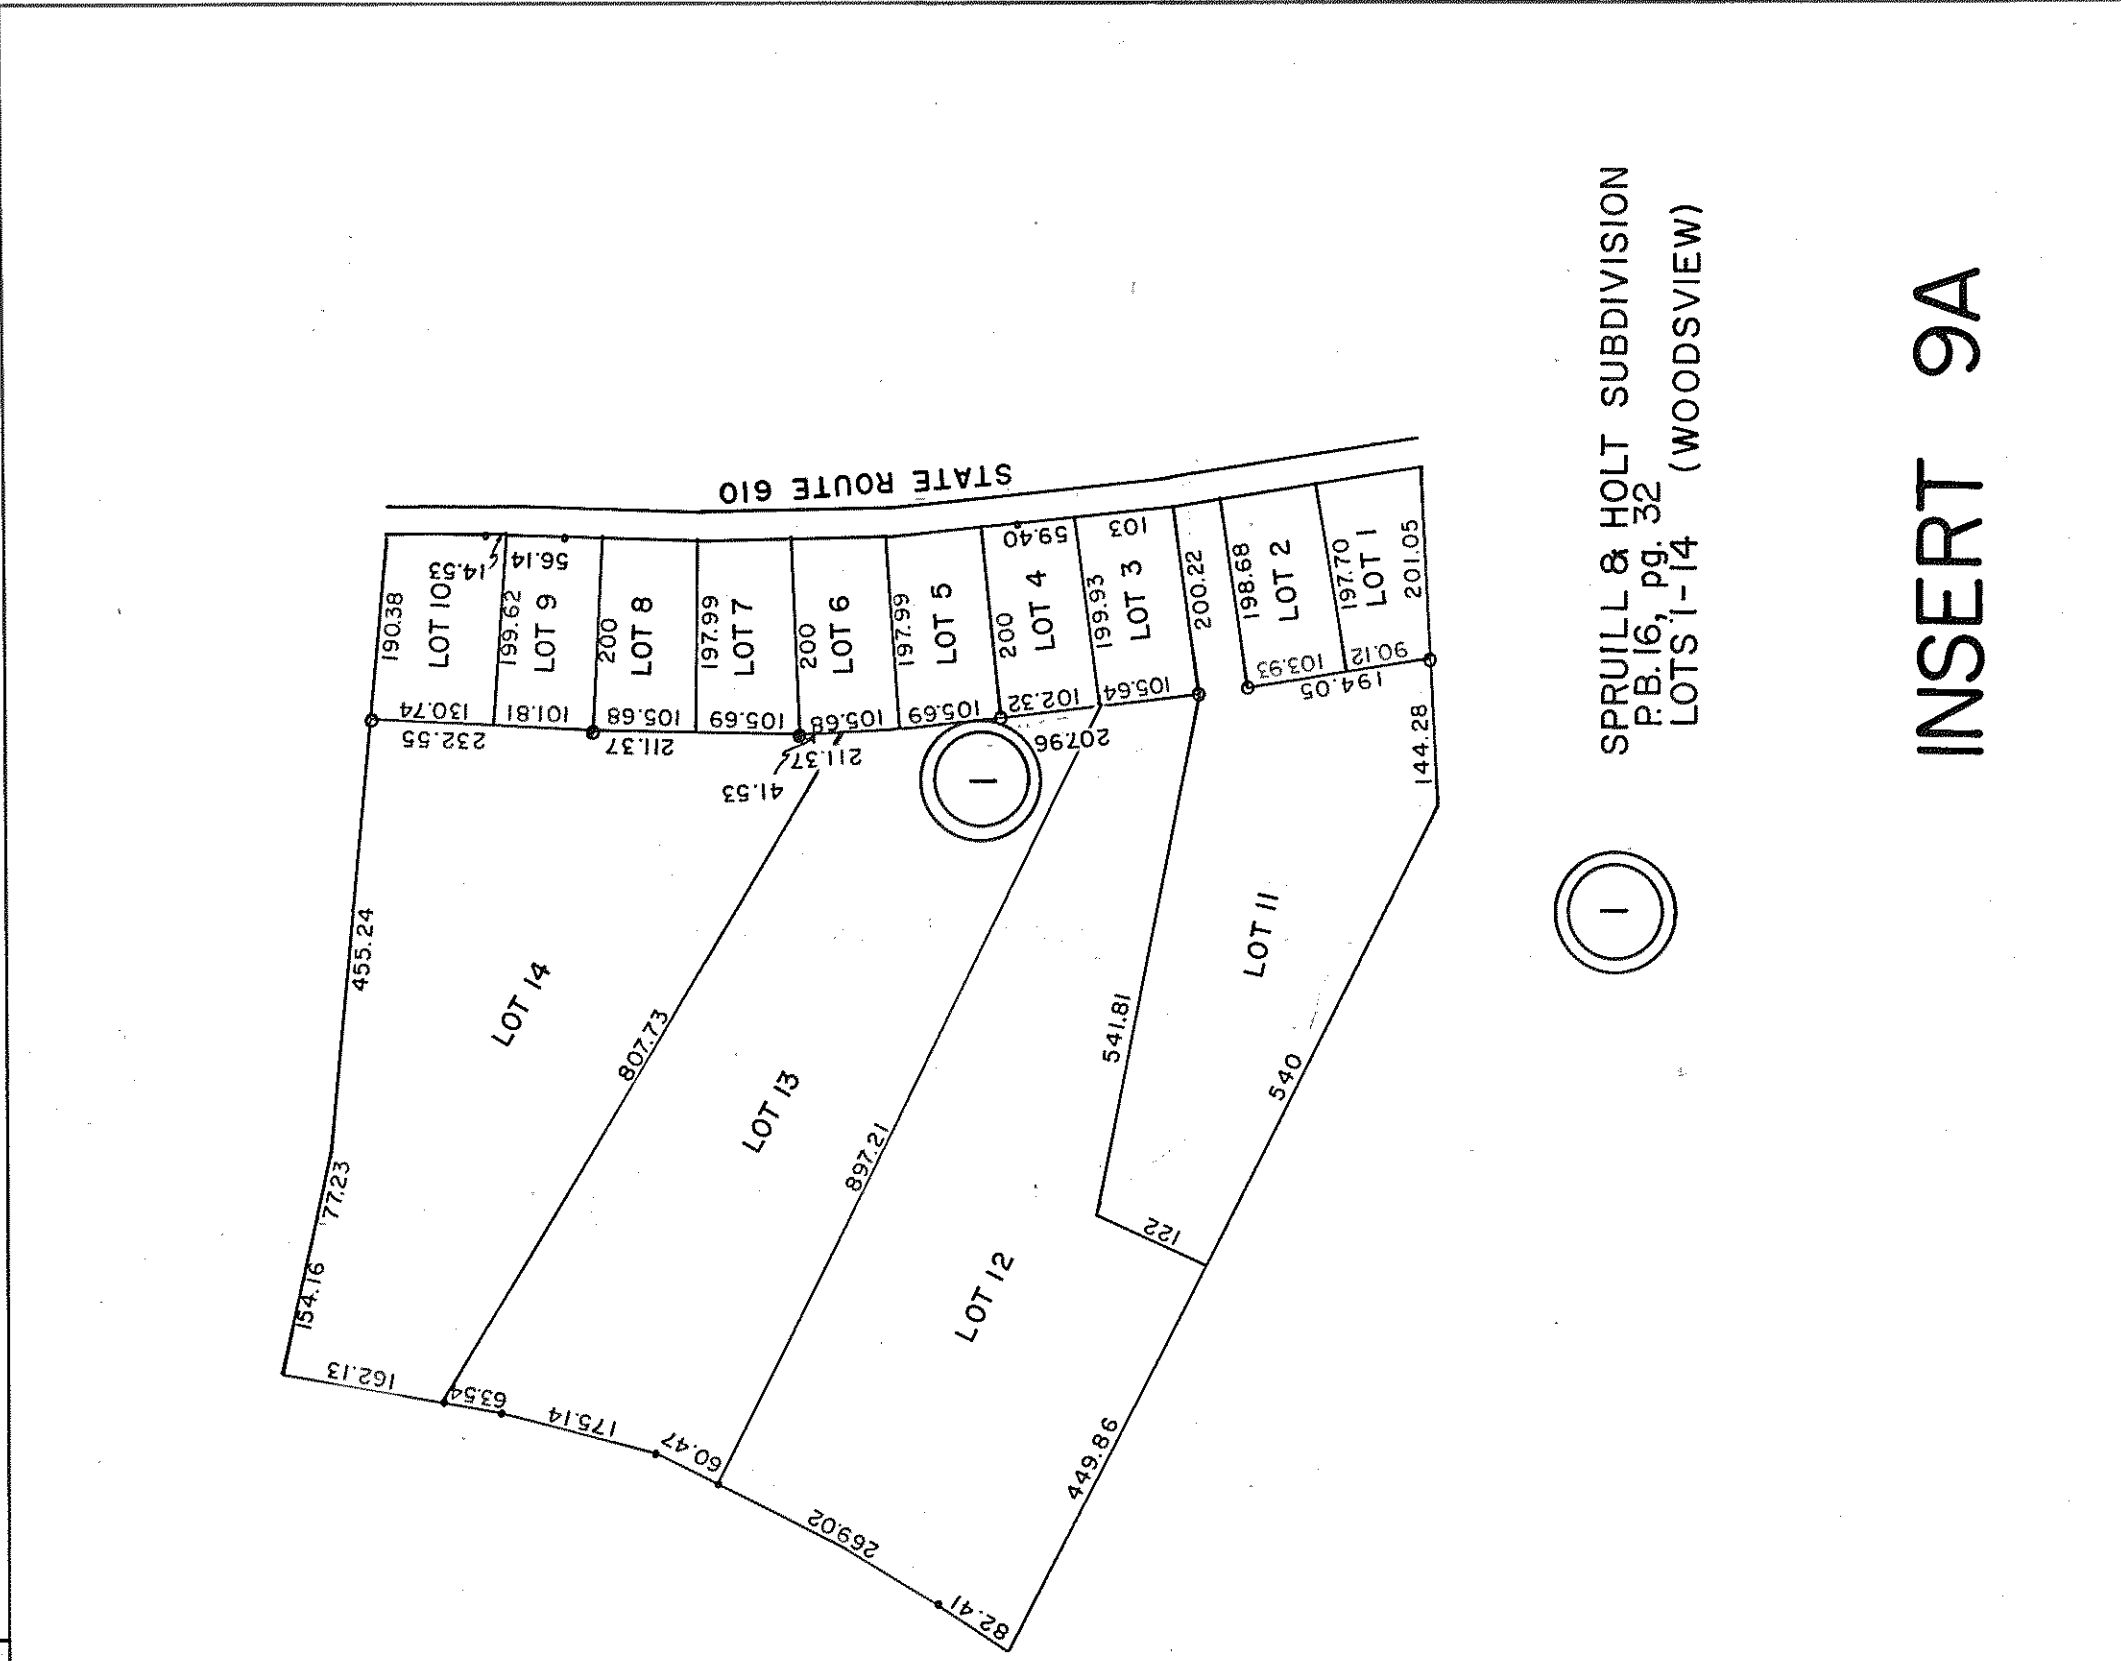

GLOUCESTER COUNTY

- ① PAMPA ESTATES LOTS 1-6
PB.20 - 555
3-23-84
- ② PAMPA ESTATES, SEC.2
LOTS 1-6, 4/87
PB.21, Pg. 406
Revised Lots 2-6, PB.24-III, 7/18/01

INSERT 9C

- ① WINSTON FARMS
P.B. 19, pg. 131
LOTS 1-6

INSERT 9B

- ① PINE HILL SUBDIV.
P.B.21, Pgs. 409 & 409A, 5/87
LOT 12 REVISED-PB. 22, Pg. 1152, 6/16/95
LOTS 12 & 12A REVISED - PB. 23, Pg. 419, 10/6/97

INSERT 9D

- ① SPRULL & HOLT SUBDIVISION
P.B. 16, pg. 32
LOTS 1-14 (WOODSVIEW)

INSERT 9A

PEISWORTH DISTRICT

SECTION
INSERT 9A, 9B, 9C, 9D