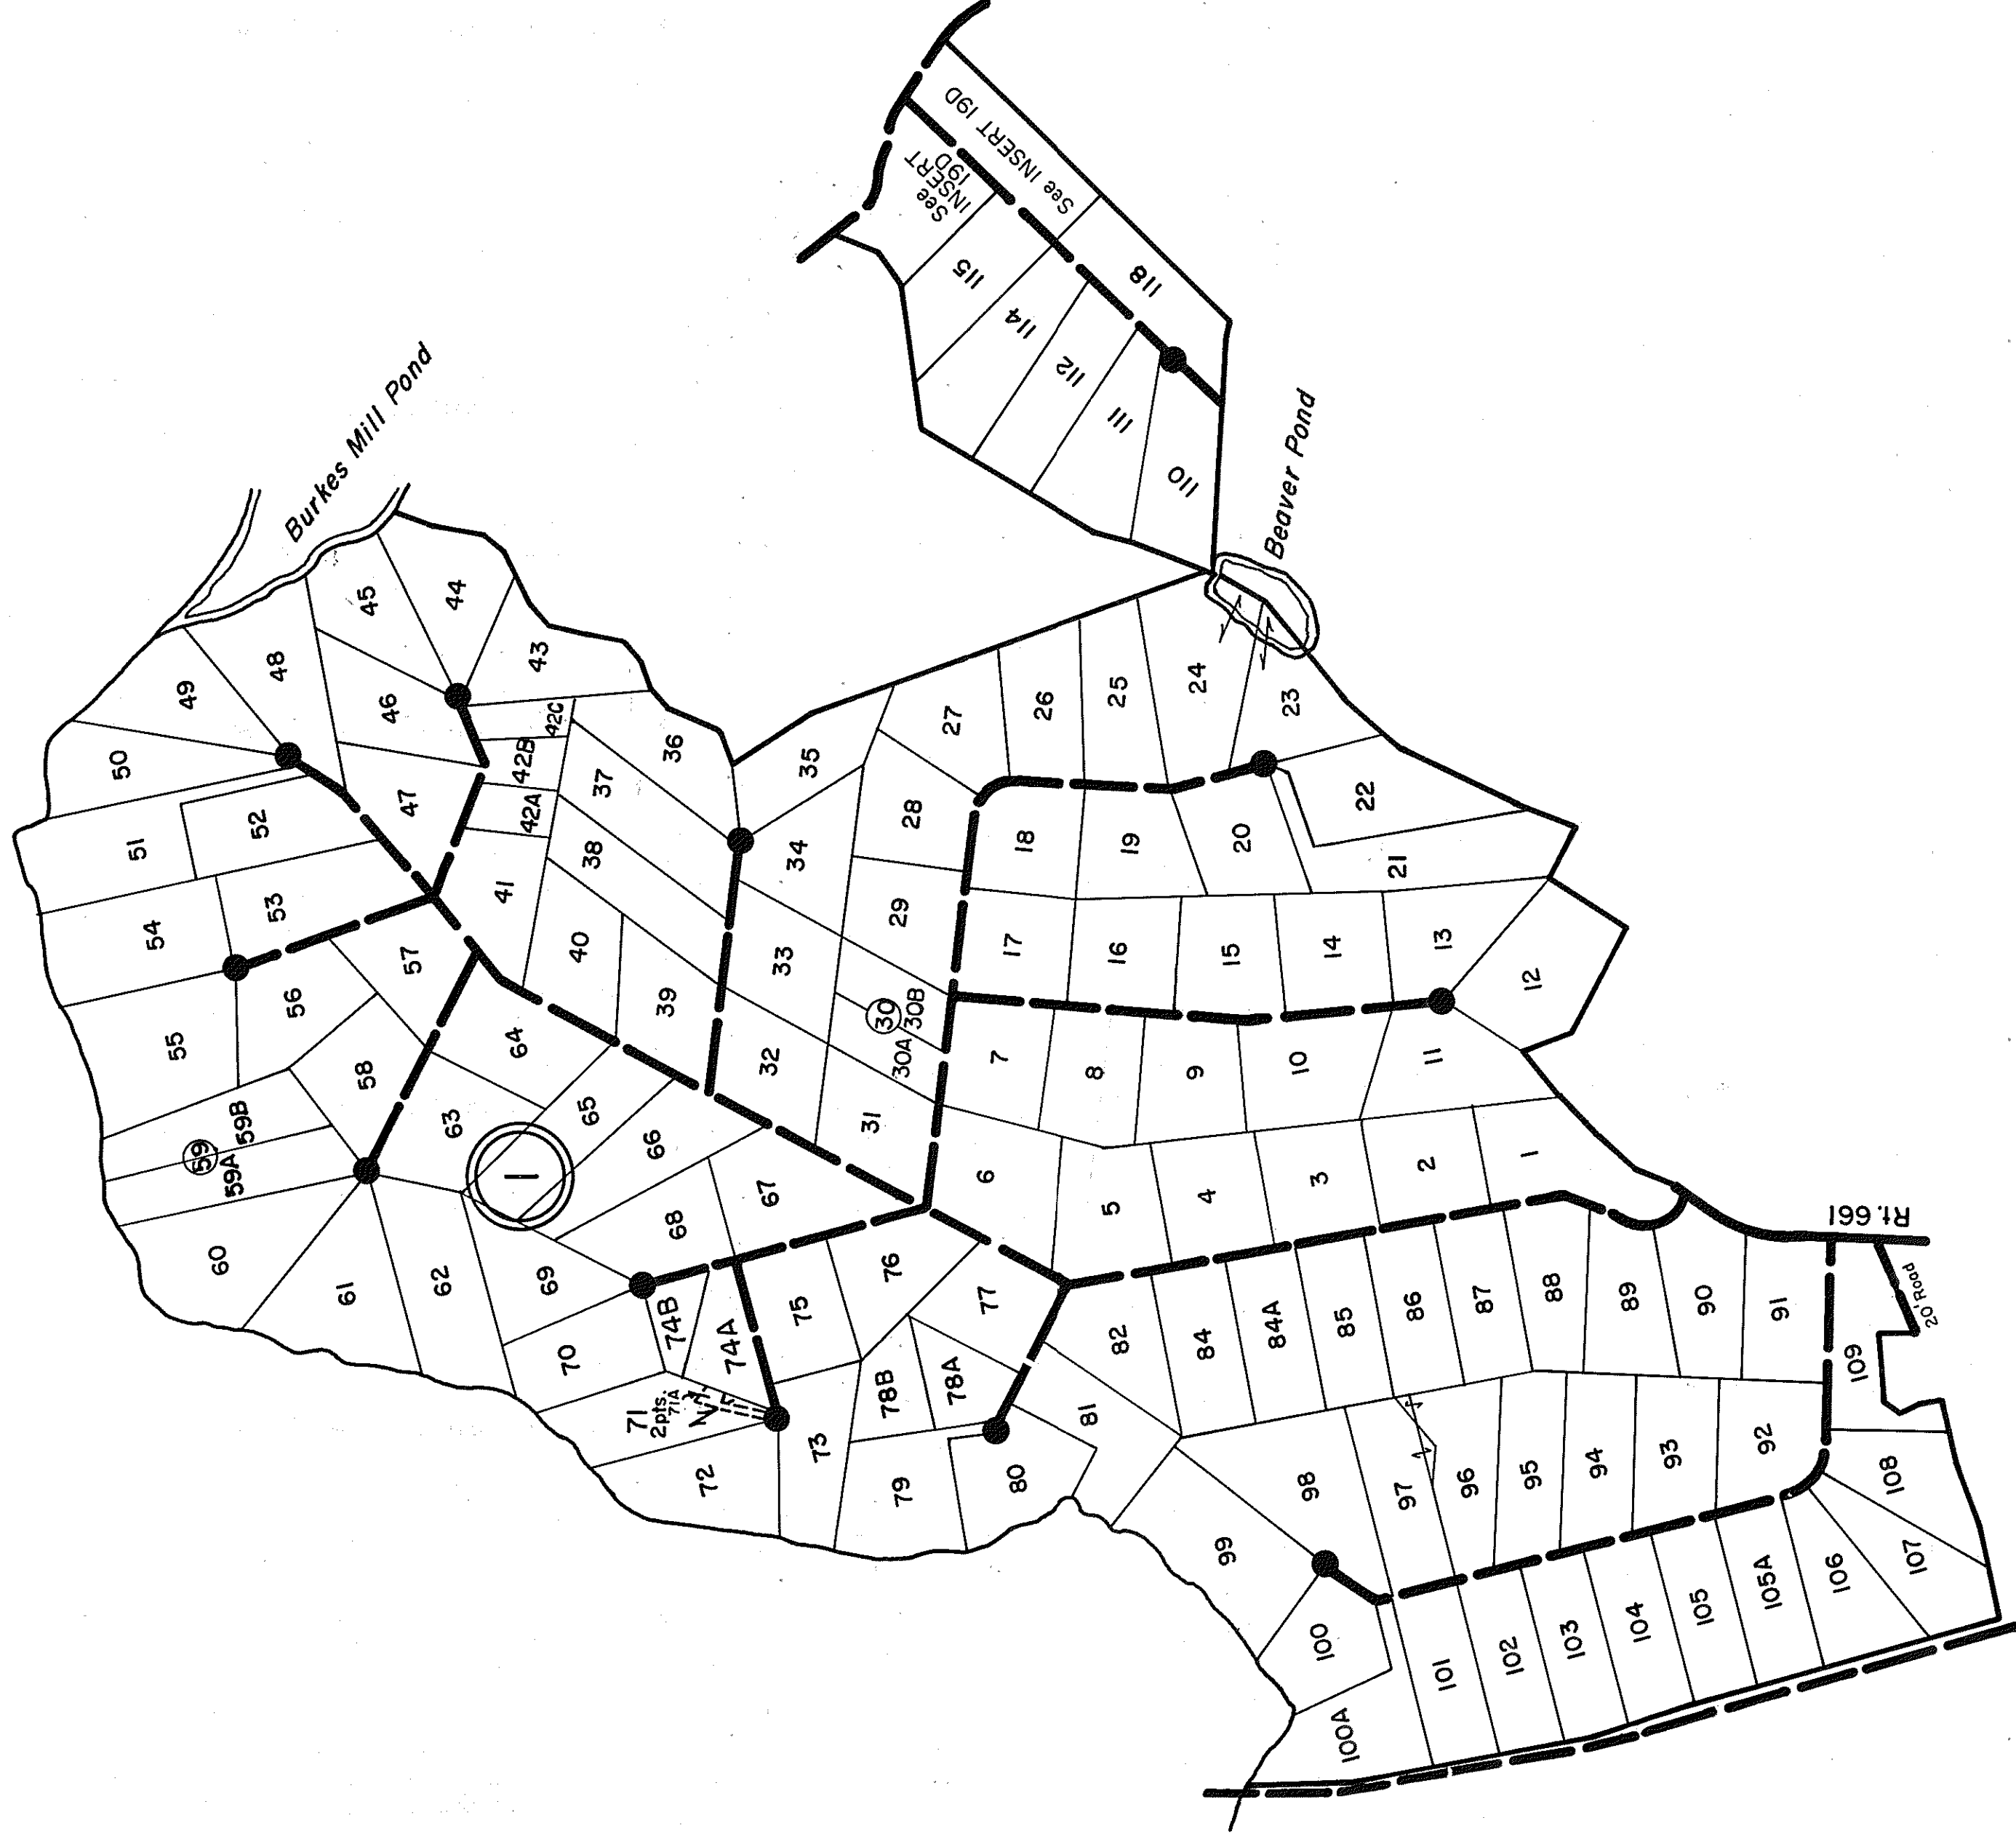

GLOUCESTER COUNTY

①

BURKE VIEW P.B.20 Pg.585,A,B,C 4-10-84  
 LOTS 80, 81, 98, 99 REVISED PDB 20 - 870 1-15-85  
 LOTS 110 & 111 REVISED PB 333-2378.242 8-24-87 & PDB 349,584 6/15/88  
 LOTS 116 & 117 MERGED INTO BURKE'S MILL, INSERT 19D  
 LOTS 96 & 97 REVISED PB 21-829 8/26/88  
 LOT 30 REVISED PB 21-880 11/18/88  
 LOT 59 REVISED PB 21-1141 11/16/89  
 LOT 42 REVISED PB 22-135 8/13/90  
 LOT 78 REVISED PB 22-250 2/1/91  
 LOT 71 REVISED PDB 395-261 11/19/90  
 LOT 74 REVISED PB 21-505 1/20/98  
 LOTS 21 & 22 REVISED P.B.24-76 4/24/01

1" = 600' 12/31/84/87

REVISED 88/89/90/91/92/98/01

SCALE IN FEET

WARE

DISTRICT

SECTION  
INSERT

19B