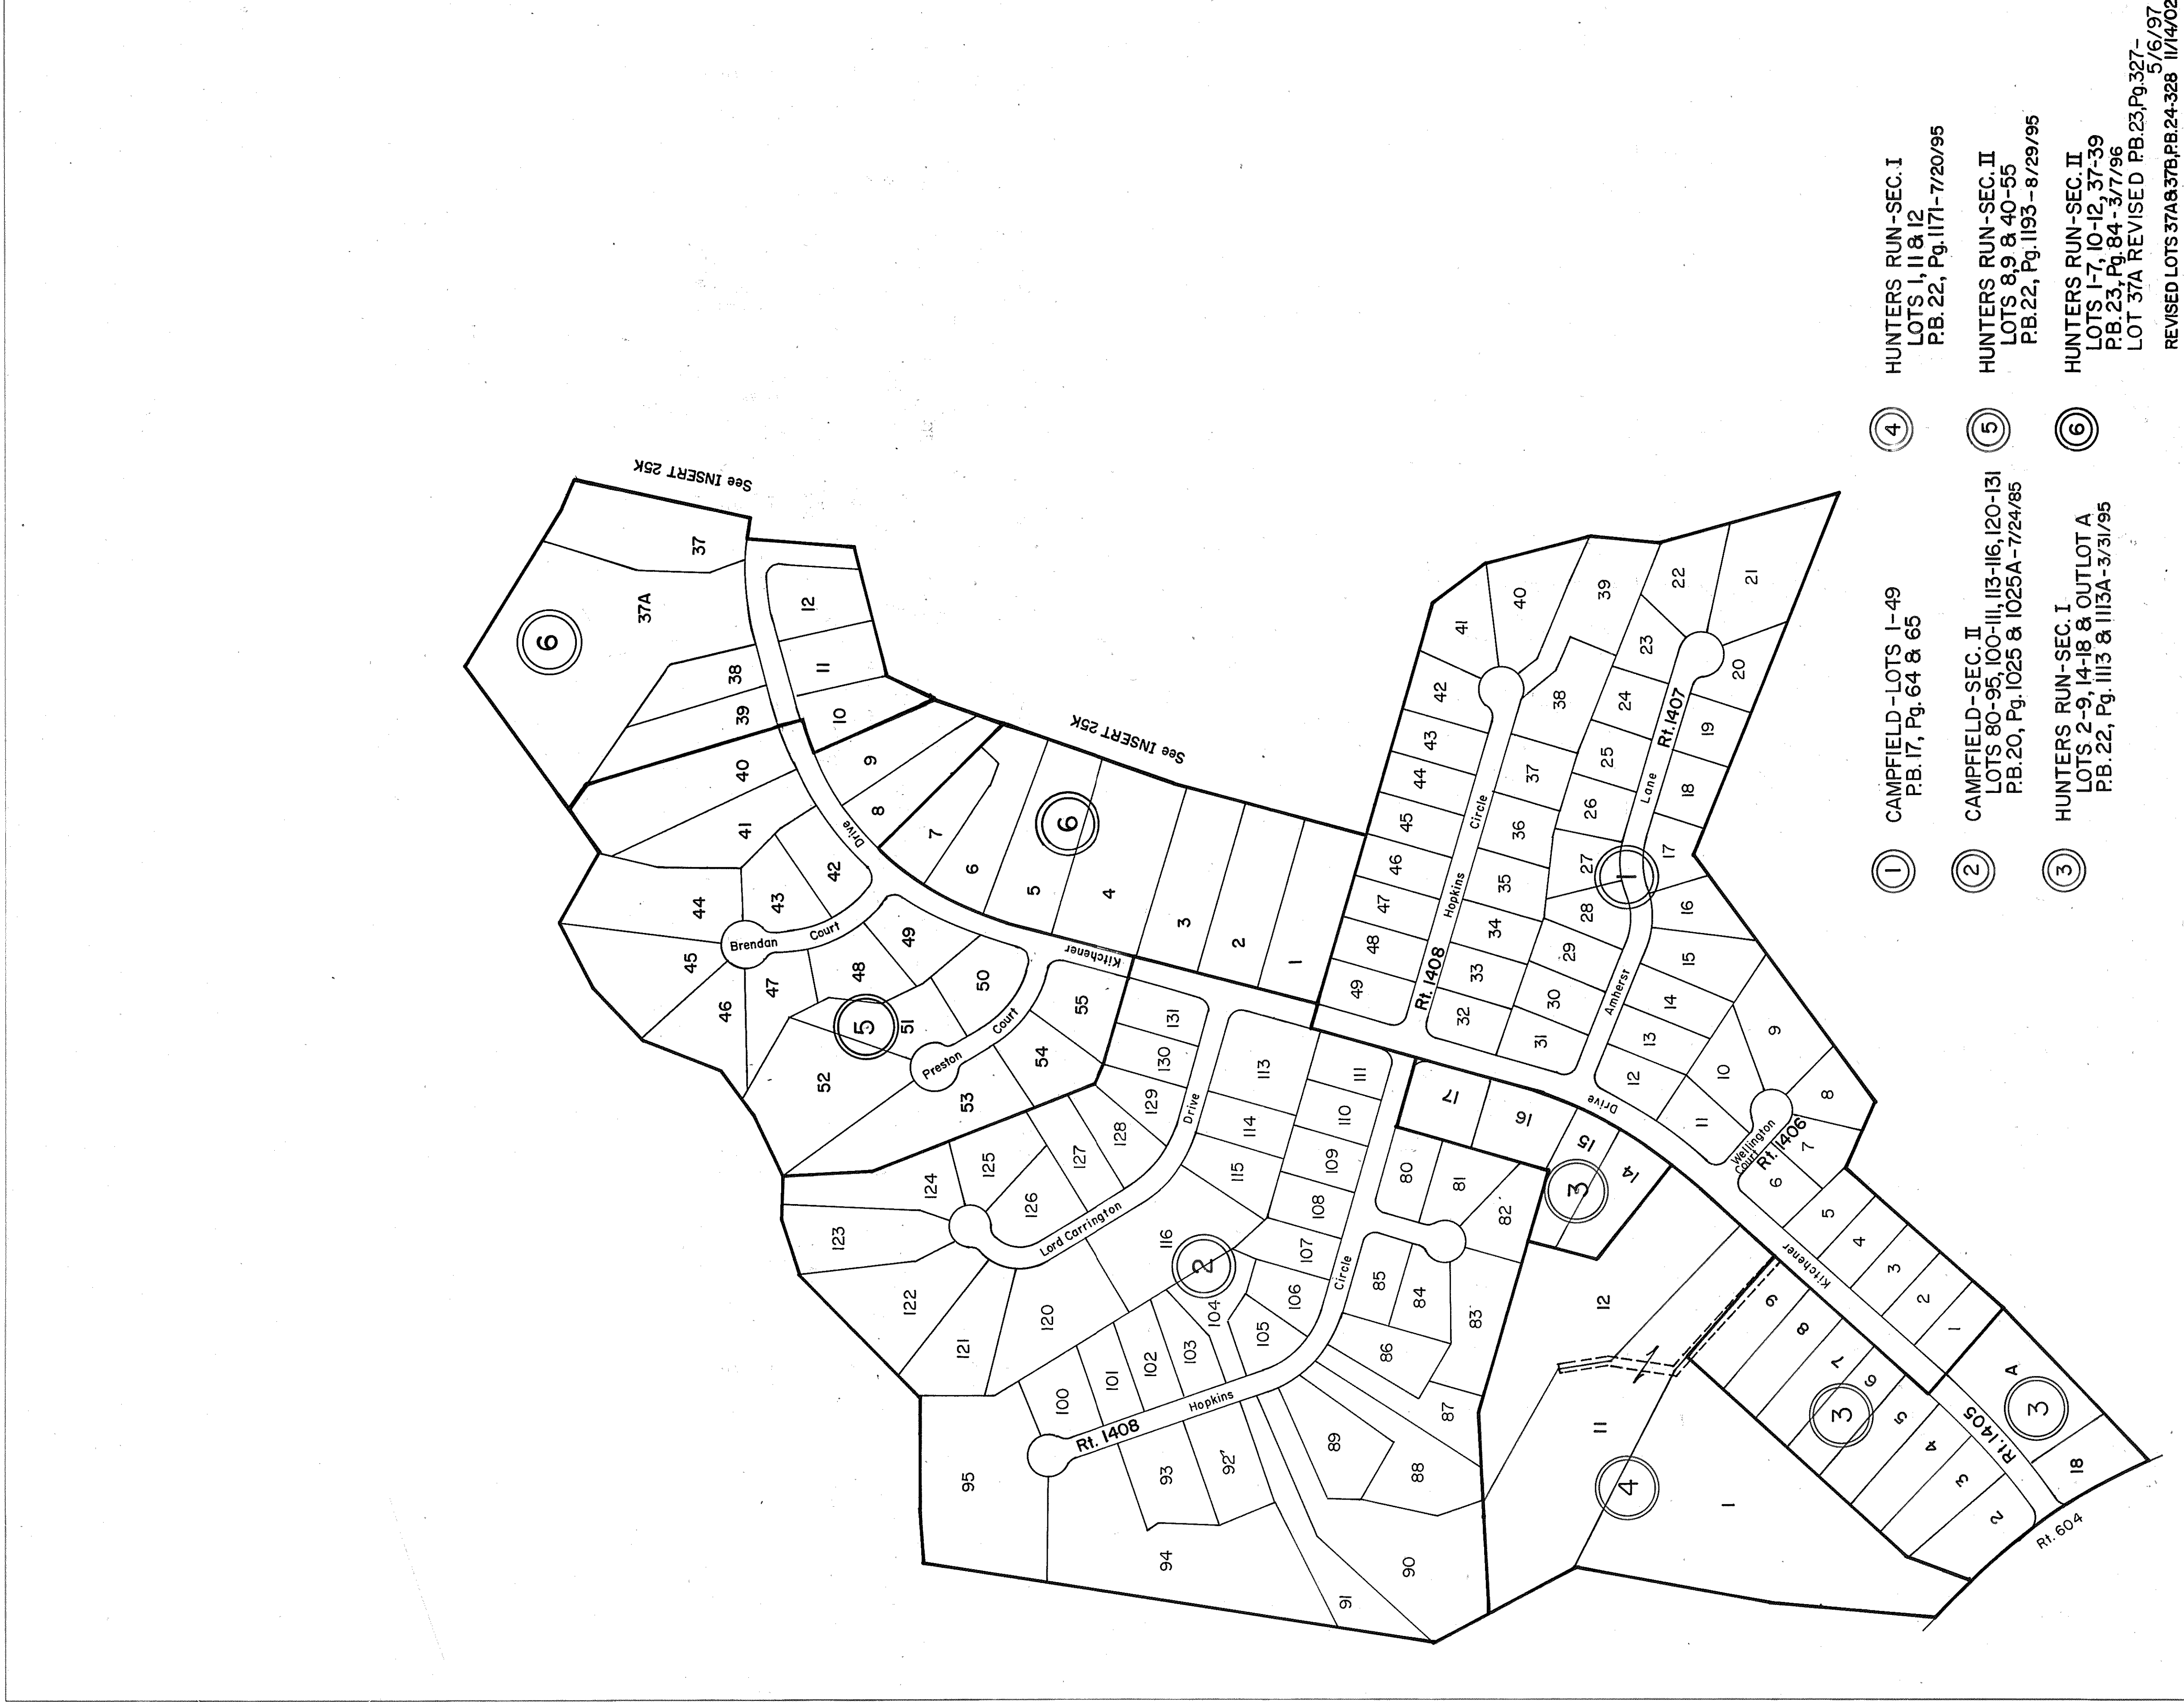

GLoucester COUNTY

- ① CAMPFIELD - LOTS 1-49  
P.B. 17, Pg. 64 & 65
- ② CAMPFIELD - SEC. II  
LOTS 80-95, 100-111, 113-116, 120-131  
P.B. 20, Pg. 1025 & 1025A - 7/24/85
- ③ HUNTERS RUN - SEC. I  
LOTS 2-9, 14-18 & OUTLOT A  
P.B. 22, Pg. 1113 & 1113A - 3/31/95
- ④ HUNTERS RUN - SEC. I  
LOTS 1, 11 & 12  
P.B. 22, Pg. 1171 - 7/20/95
- ⑤ HUNTERS RUN - SEC. II  
LOTS 8, 9 & 40-55  
P.B. 22, Pg. 1193 - 8/29/95
- ⑥ HUNTERS RUN - SEC. II  
LOTS 1-7, 10-12, 37-39  
P.B. 23, Pg. 84 - 3/7/96  
LOT 37A REVISED P.B. 23 Pg. 327-  
5/6/97  
REVISED LOTS 37A & 37B P.B. 24-328 11/14/02

WARE \_\_\_\_\_ DISTRICT \_\_\_\_\_

SECTION \_\_\_\_\_  
INSERT **25F**