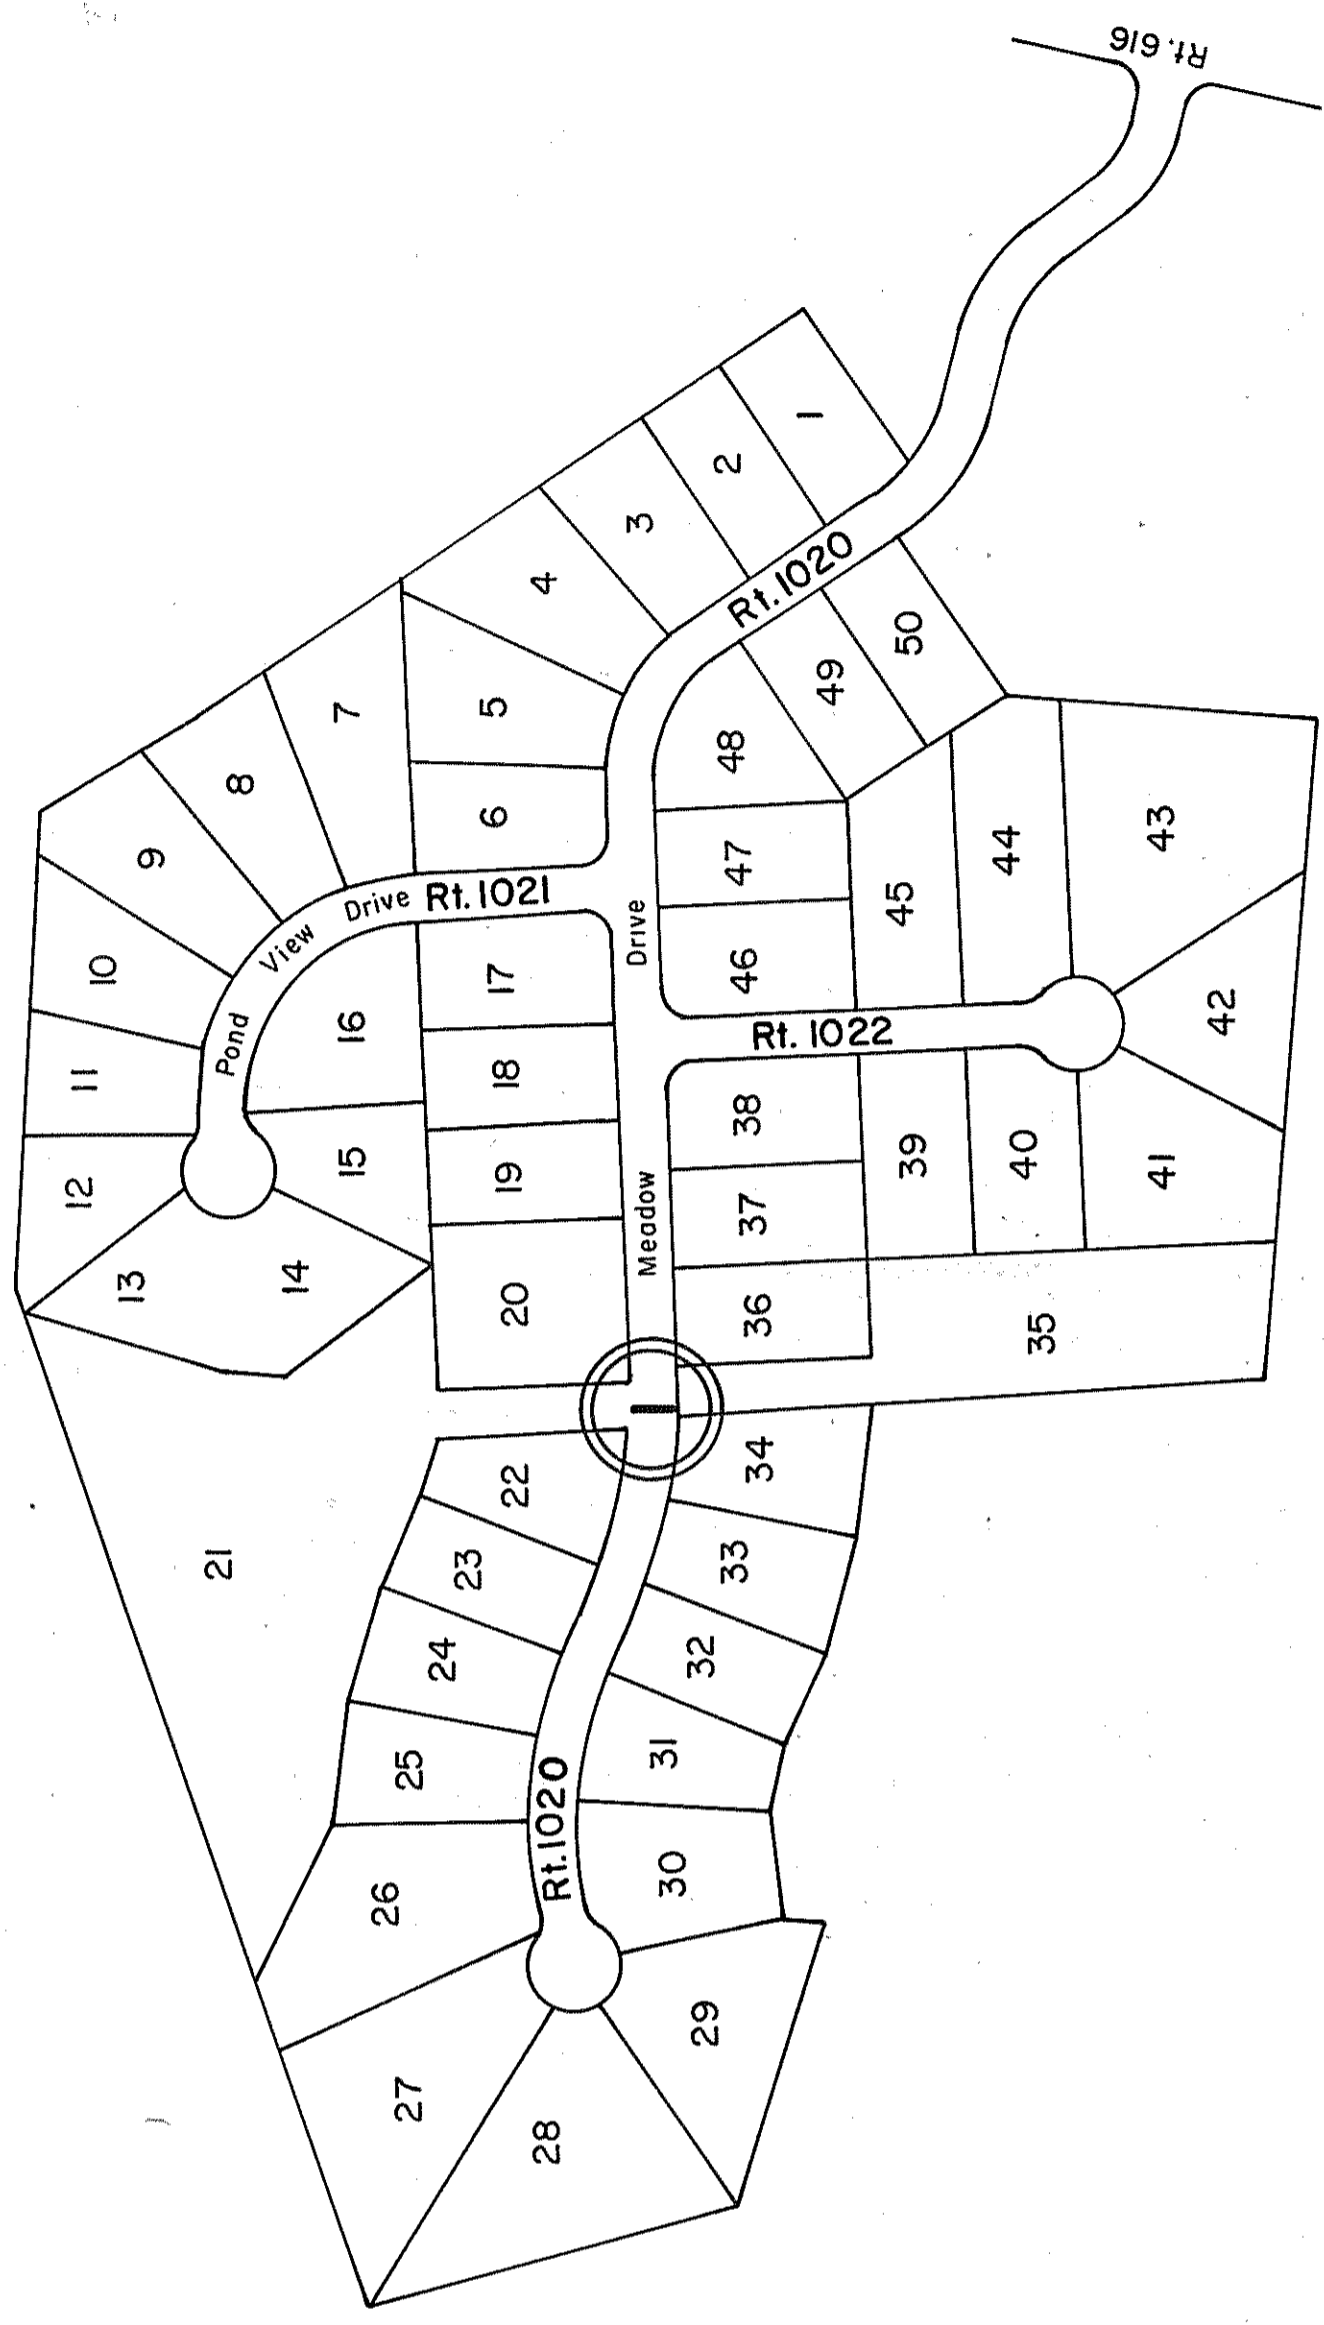

GLOUCESTER COUNTY

① MEADOW BROOK - LOTS 1-50  
P.B. 18, Pgs. 708,71

WARE \_\_\_\_\_ DISTRICT \_\_\_\_\_

SECTION \_\_\_\_\_  
INSERT **25G**