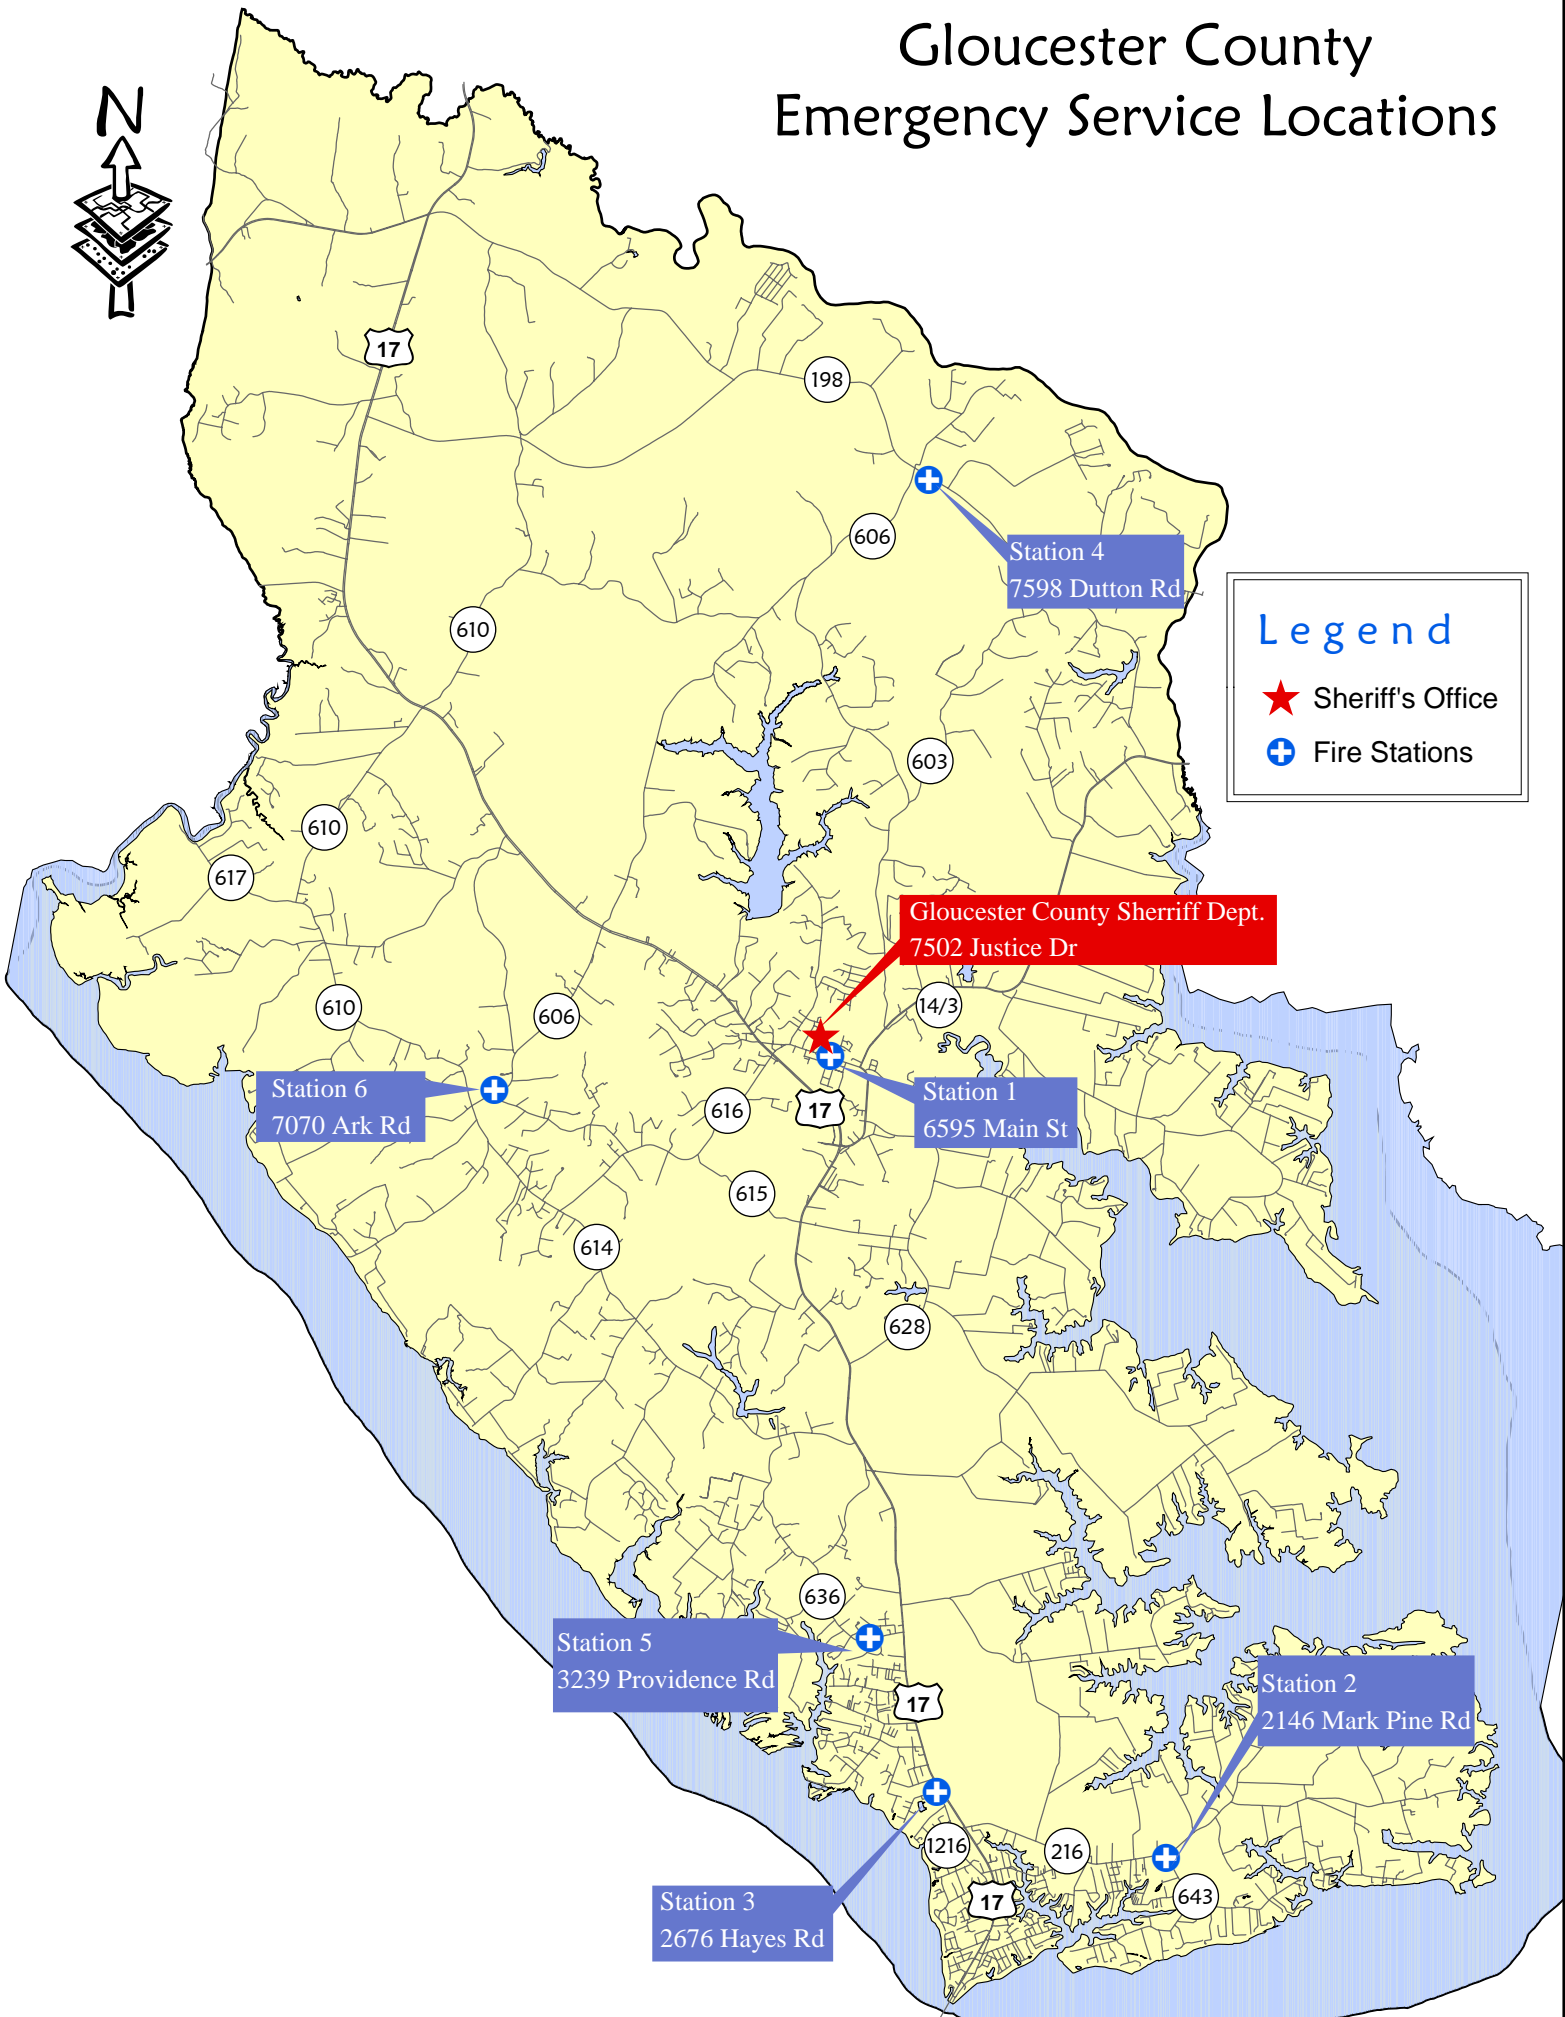

# Gloucester County Emergency Service Locations

## Legend

- ★ Sheriff's Office
- ⊕ Fire Stations

Gloucester County Sherriff Dept.  
7502 Justice Dr

Station 6  
7070 Ark Rd

Station 1  
6595 Main St

Station 5  
3239 Providence Rd

Station 2  
2146 Mark Pine Rd

Station 3  
2676 Hayes Rd

Station 4  
7598 Dutton Rd