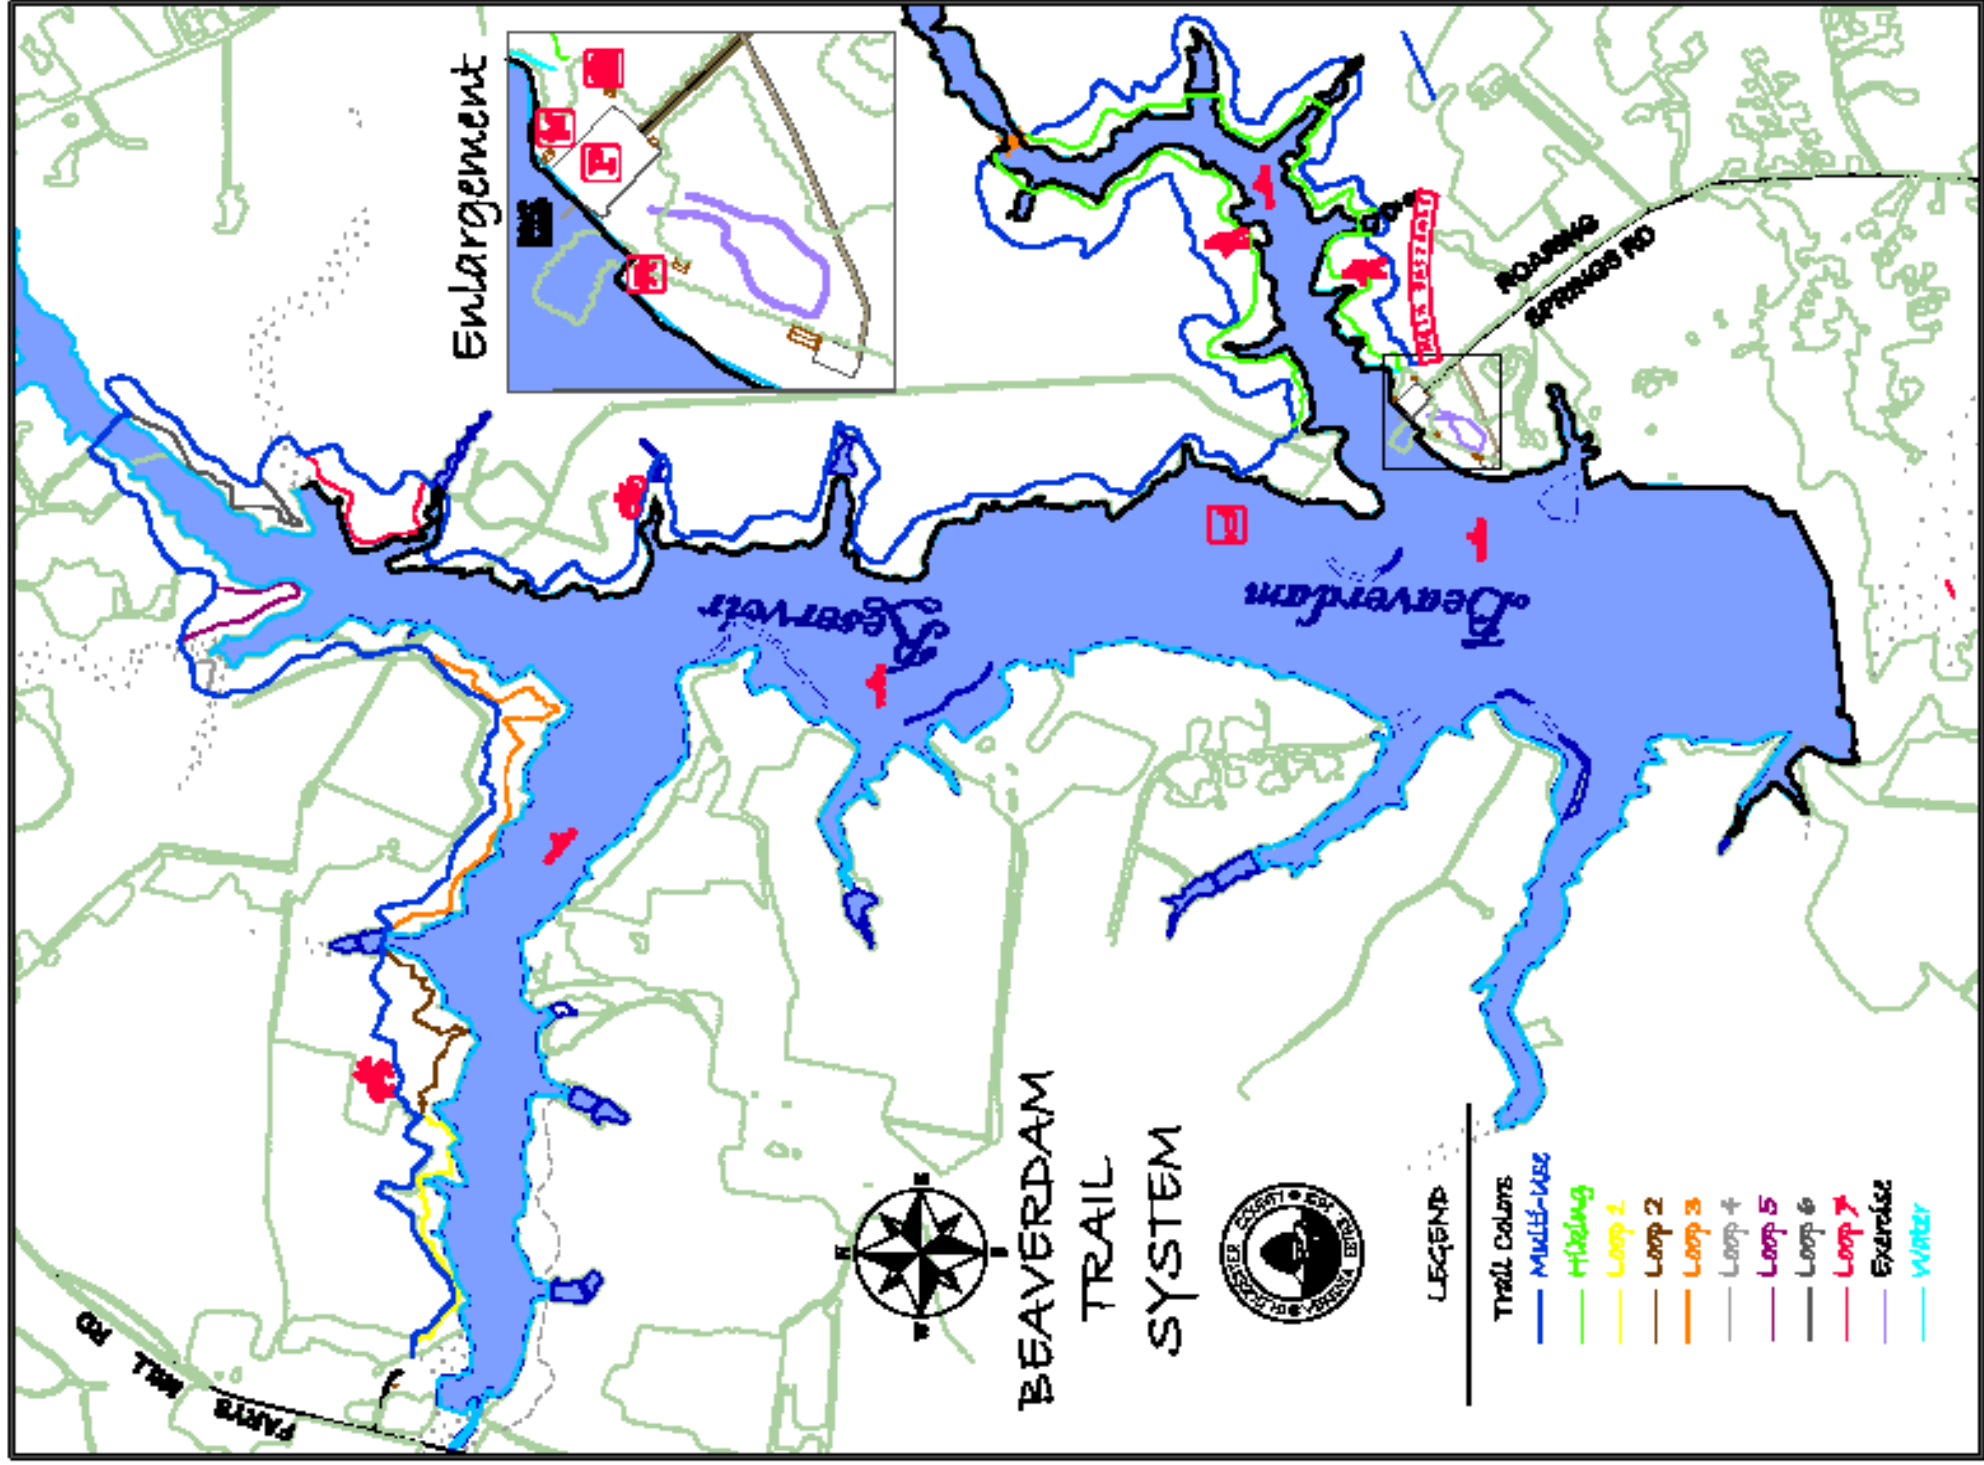

#	GC Ref #	Name	Size	Coordinates
1.	GC1H8RZ	Whitcomb Lodge Cache	(reg)	N 37 26.788 W 076 32.190
2.	GC1ADBD	The Toy Box	(reg)	N 37 26.858 W 076 32.100
3.	GC1BRZ2	Smokey's Retreat	(reg)	N 37 26.927 W 076 31.957
4.	GCRWJM	Happy Trails	(reg)	N 37 27.004 W 076 31.805
5.	GC1H8TB	The Beaver's Dam	(reg)	N 37 27.039 W 076 31.543
6.	GC1H8TA	The Beaver's Tail	(reg)	N 37 27.206 W 076 31.511
7.	GC376B	The Beaver's Treat	(reg)	N 37 27.333 W 076 31.555
8.	GC11H8T7	Morgan Bridge Cache		
		First Aid Kit	(reg)	N 37 37.477 W 076 31.609
9.	GC1ECT2	The Big Bad Wolf Lives	(reg)	N 37 27.064 W 076 32.067
10.	GC1ECRW	Lil Beaver	(reg)	N 37 27.040 W 076 32.194
11.	GC1ECRP	Beaverdam Campsite Ldg	(sm)	N 37 27.127 W 076 32.185
12.	GC1ECT9	The Beaver & the Wolf	(reg)	N 37 27.246 W 076 32.151
13.	GC1ECTF	Brrr Wolf	(reg)	N 37 27.483 W 076 32.215
14.	GCNWE0	Root of Holly Four Trees	(reg)	N 37 28.322 W 076 33.072
15.	GCKW63	Back Door Beaver	(reg)	N 37 28.298 W 076 33.664
16.	GC1HKXP	A Beaver Did This	(reg)	N 37 28.269 W 076 33.782
17.	GC1HKX6	Green Ewww	(sm)	N 37 28.332 W 076 32.944
18.	GC1HKXC	One Fowl Cache	(mic)	N 37 28.256 W 076 32.434
19.	GC1HKXK	Loop 5 Tippy Top	(sm)	N 37 28.586 W 076 32.514
20.	GC1HKXG	Swan Bridge Cache		
		First Aid Kit	(reg)	N 37 28.676 W 076 32.038

Enlargement

BUS STOP

ROARING SPRINGS RD

Beaverdam

BEAVERDAM TRAIL SYSTEM

LEGEND

- Trail Colors
- Multi-Use
 - Hiking
 - Loop 1
 - Loop 2
 - Loop 3
 - Loop 4
 - Loop 5
 - Loop 6
 - Loop 7
 - Exercise
 - Water