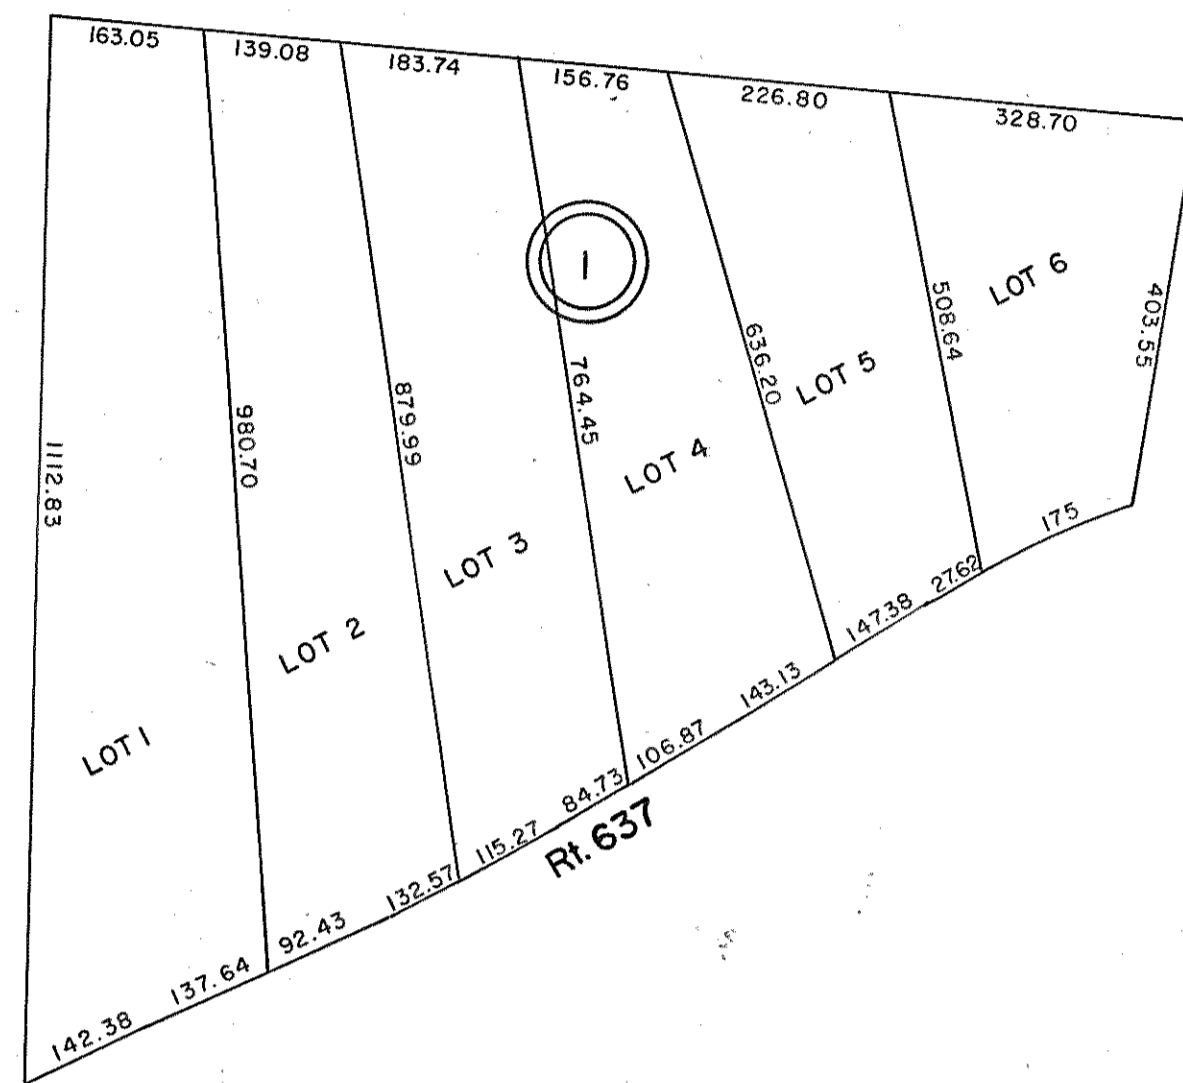

GLOUCESTER COUNTY

- ① PAMPA ESTATES LOTS 1-6  
PB 20 - 555  
3-23-84
- ② PAMPA ESTATES, SEC. 2  
LOTS 1-6, 4/87  
PB. 21, Pg. 406  
Revised Lots 2-6, PB 24-III, 7/18/01

INSERT 9C

- ① WINSTON FARMS  
P. B. 19, pg. 131  
LOTS 1-6

INSERT 9B

- ① PINE HILL SUBDIV.  
P. B. 21, Pgs. 409 & 409A, 5/87  
LOT 12 REVISED - P. B. 22, Pg. 1152, 6/16/95  
LOTS 12 & 12A REVISED - P. B. 23, Pg. 419, 10/6/97

INSERT 9D

- ① SPRUILL & HOLT SUBDIVISION  
P. B. 16, pg. 32  
LOTS 1-14 (WOODSVIEW)

INSERT 9A

PETSWORTH DISTRICT

SECTION  
INSERT 9A, 9B, 9C, 9D