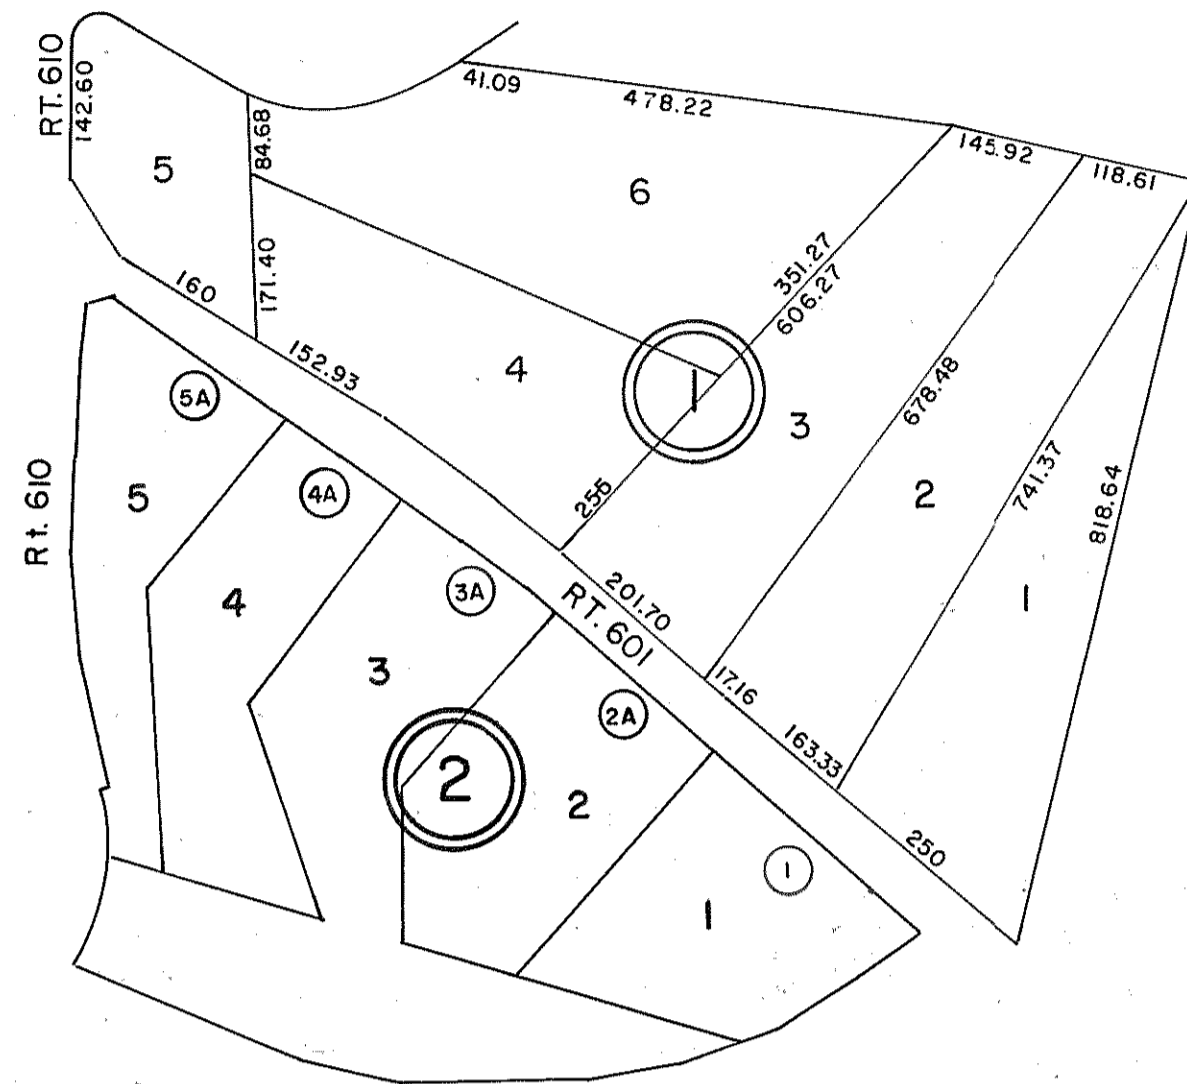

GLOUCESTER COUNTY

- ① PAMPA ESTATES LOTS 1-6  
PB 20 - 555  
3-23-84
- ② PAMPA ESTATES, SEC. 2  
LOTS 1-6, 4/87  
PB. 21, Pg. 406  
Revised Lots 2-6, PB 24-III, 7/18/01

INSERT 9C

- ① WINSTON FARMS  
P. B. 19, pg. 131  
LOTS 1-6

INSERT 9B

- ① PINE HILL SUBDIV.  
P. B. 21, Pgs. 409 & 409A, 5/87  
LOT 12 REVISED - P. B. 22, Pg. 1152, 6/16/95  
LOTS 12 & 12A REVISED - P. B. 23, Pg. 419, 10/6/97

INSERT 9D

- ① SPRUILL & HOLT SUBDIVISION  
P. B. 16, pg. 32  
LOTS 1-14 (WOODSVIEW)

INSERT 9A

PETSWORTH DISTRICT

SECTION  
INSERT 9A, 9B, 9C, 9D