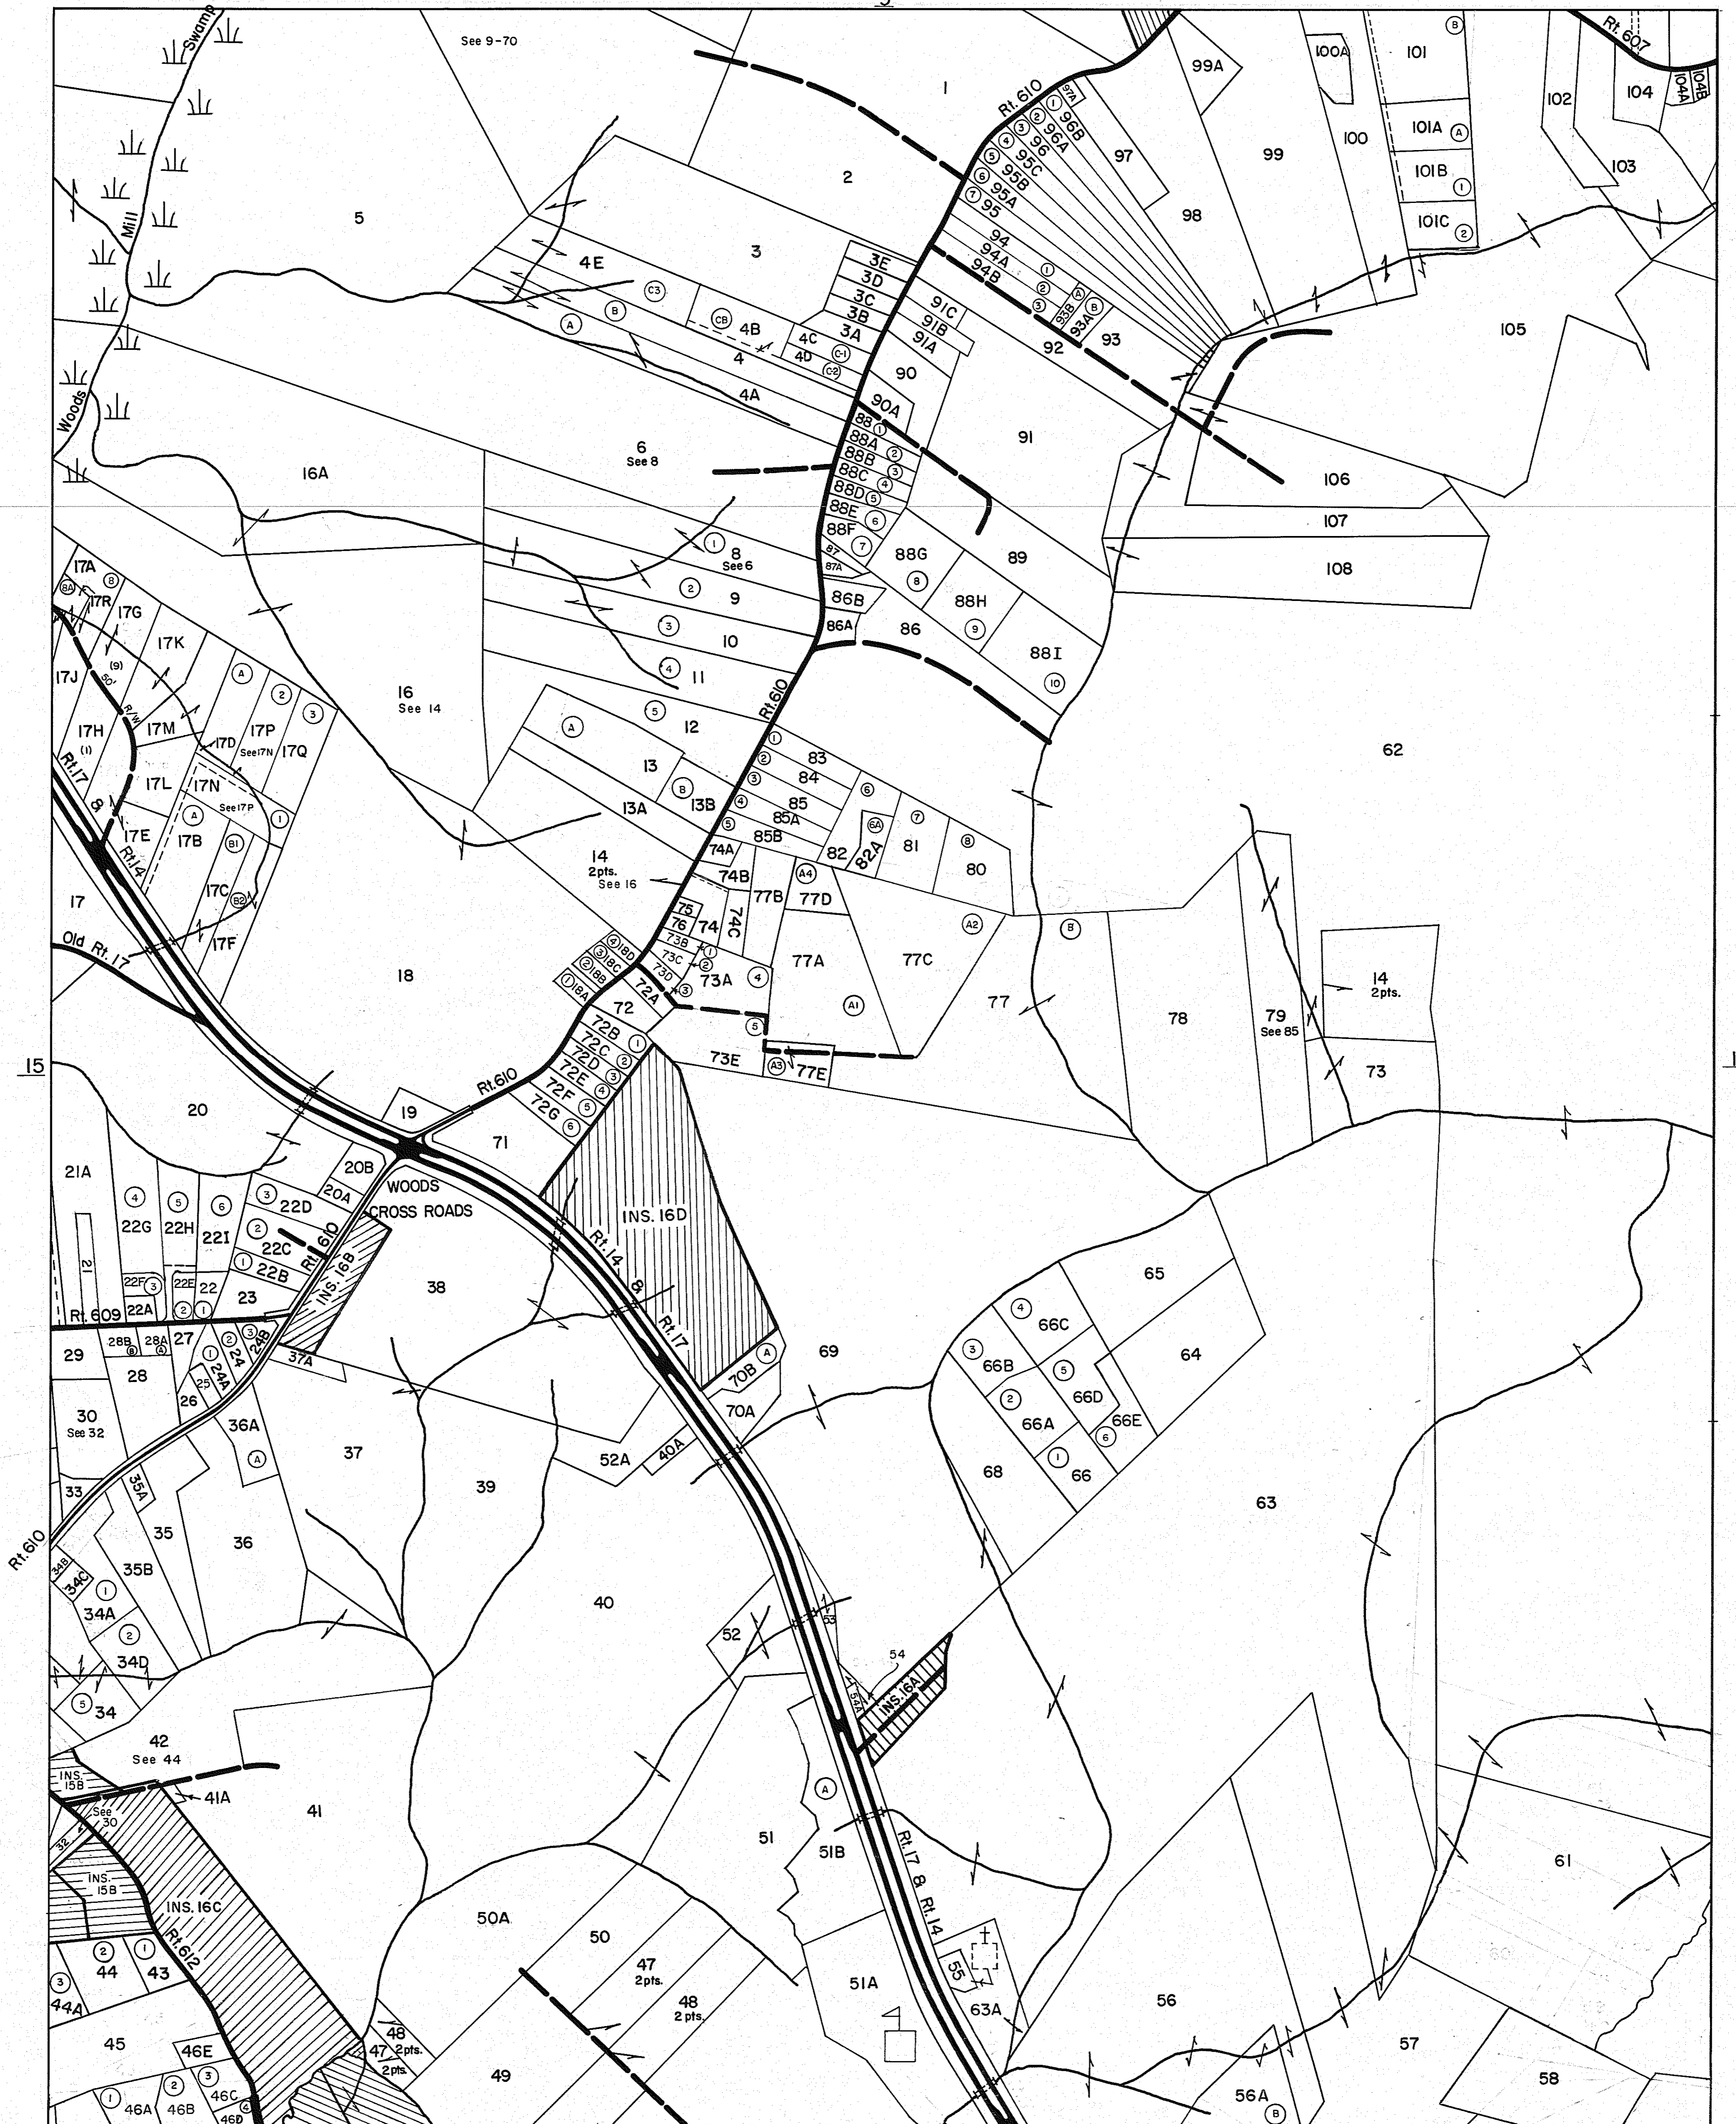

GLOUCESTER COUNTY

PETSWORTH DISTRICT

SECTION 16
INSERT