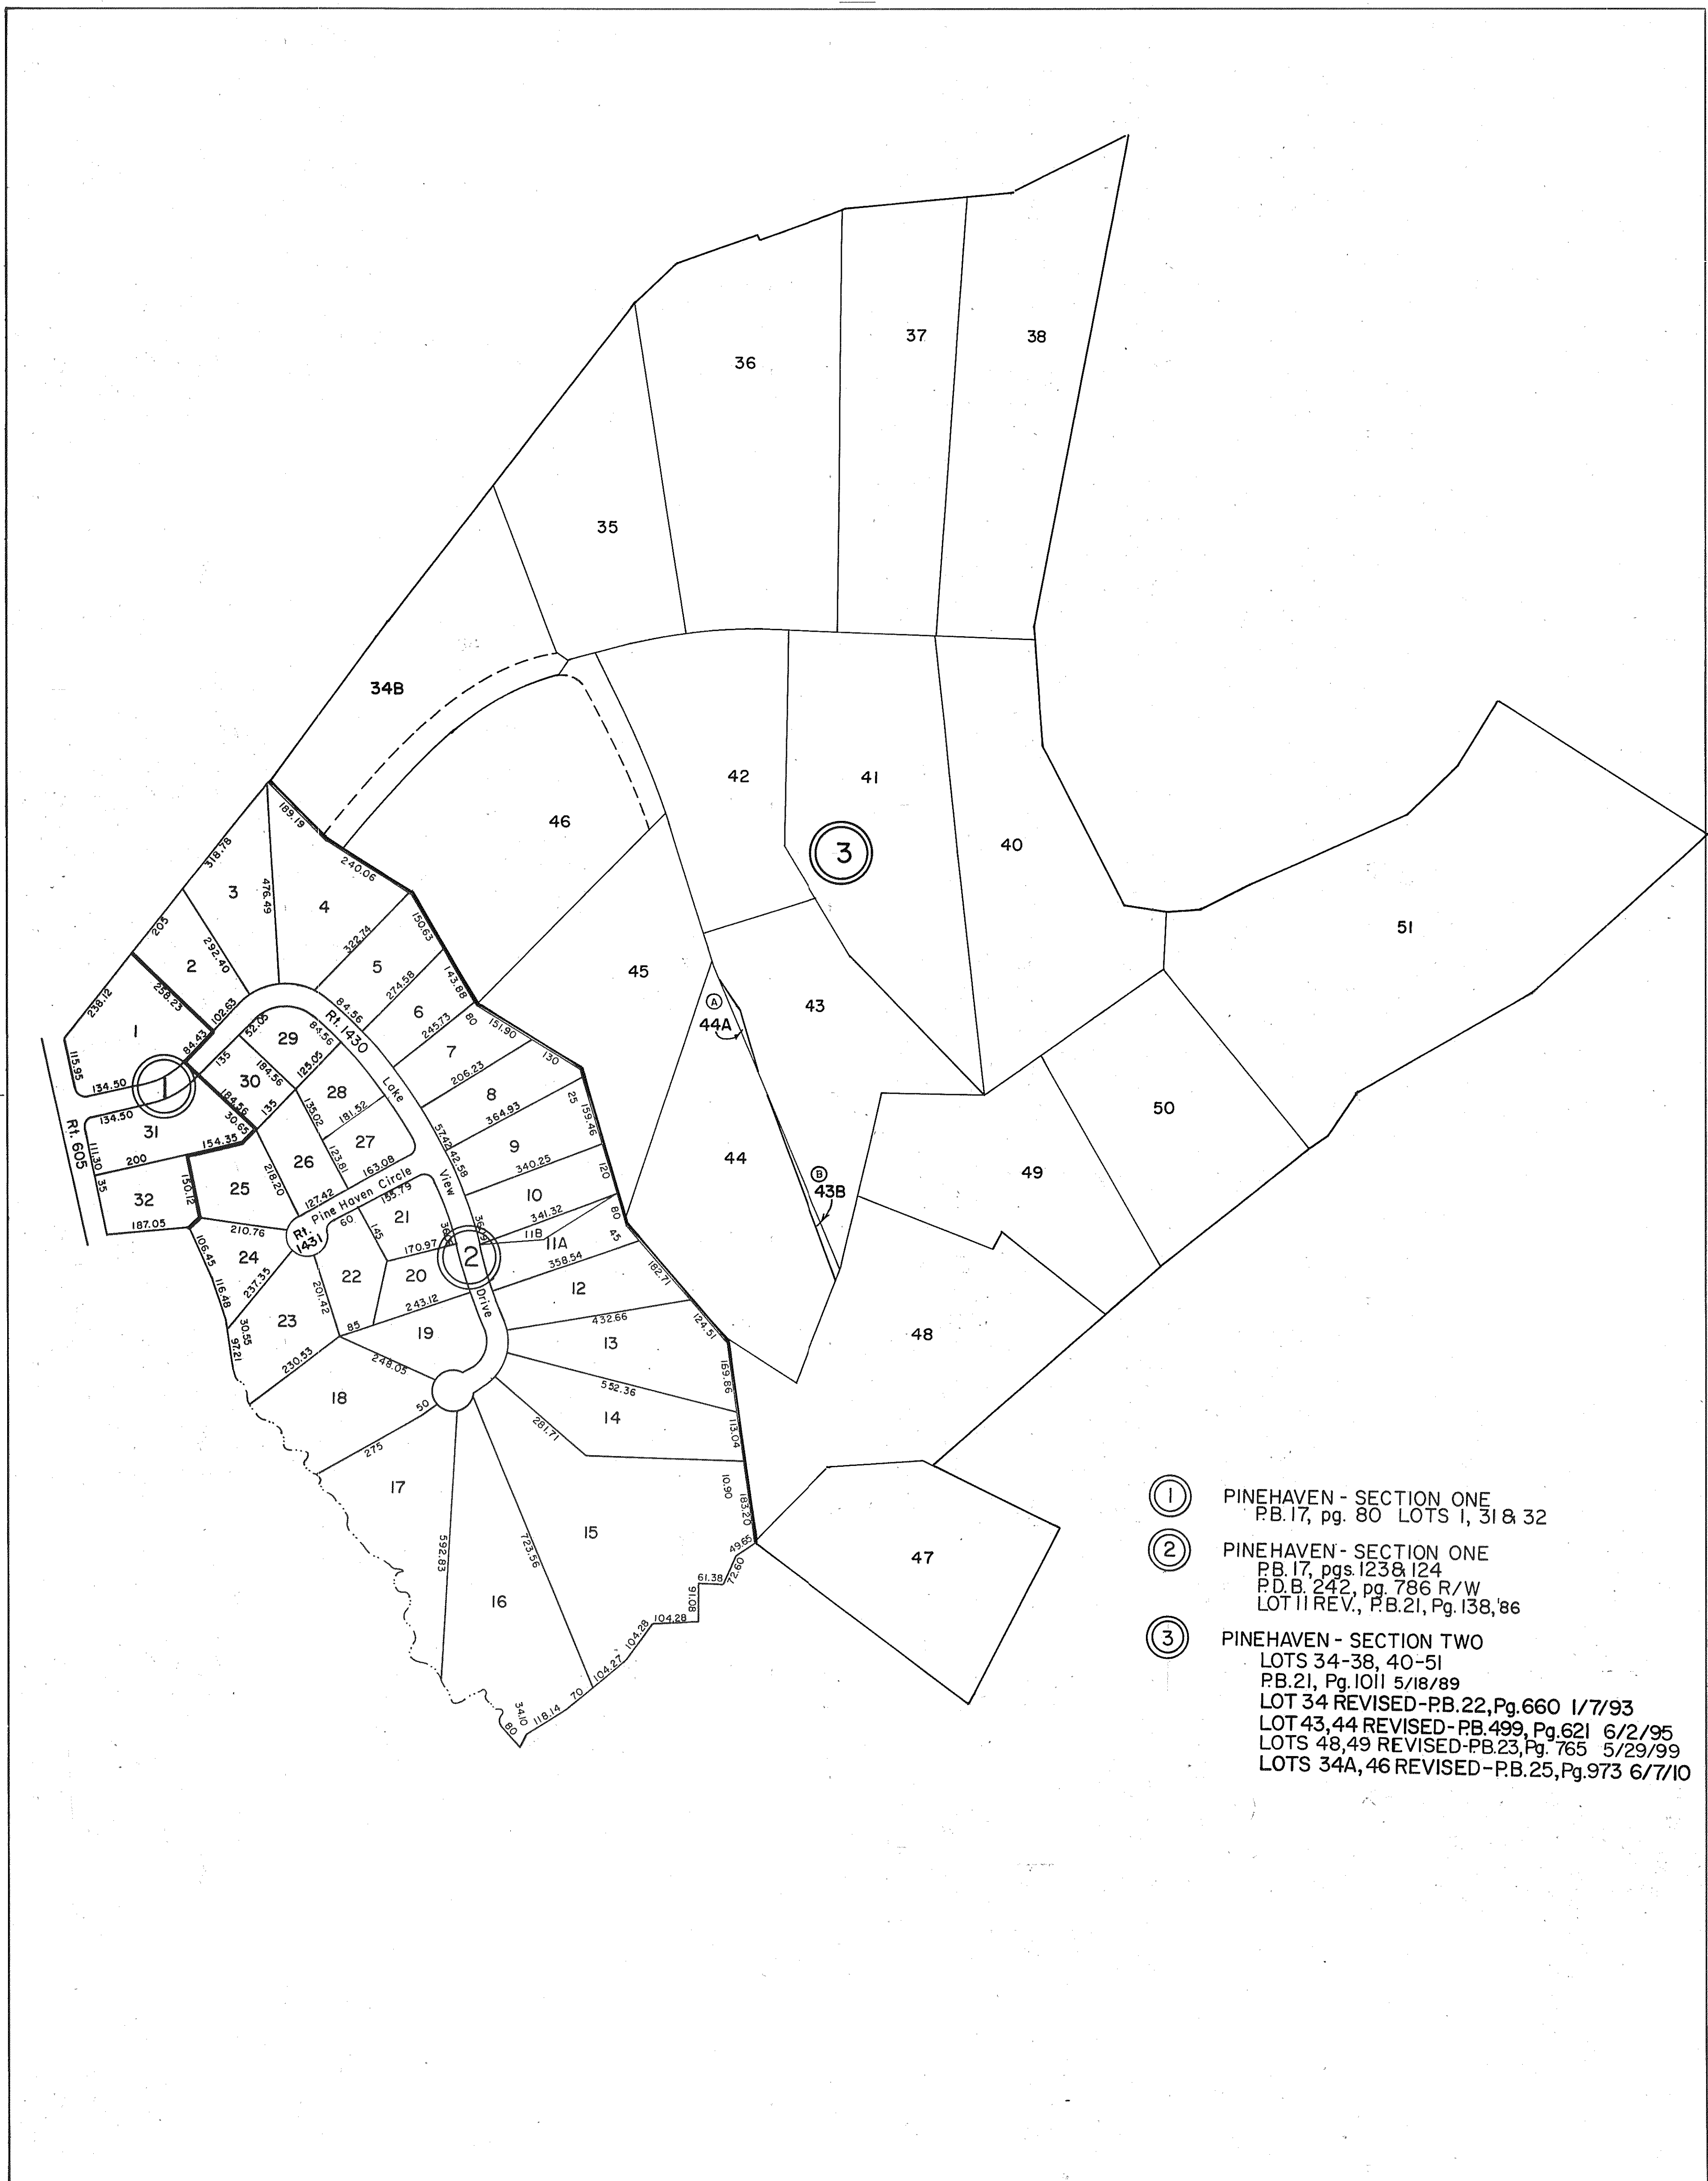

GLOUCESTER COUNTY

- ① PINEHAVEN - SECTION ONE
P.B.17, pg. 80 LOTS 1, 31 & 32
- ② PINEHAVEN - SECTION ONE
P.B.17, pgs.123&124
P.D.B. 242, pg. 786 R/W
LOT II REV., P.B.21, Pg. 138,'86
- ③ PINEHAVEN - SECTION TWO
LOTS 34-38, 40-51
P.B.21, Pg.1011 5/18/89
LOT 34 REVISED-PB.22,Pg.660 1/7/93
LOT 43,44 REVISED-PB.499,Pg.621 6/2/95
LOTS 48,49 REVISED-PB.23,Pg. 765 5/29/99
LOTS 34A,46 REVISED-PB.25,Pg.973 6/7/10

PETSWORTH DISTRICT

SECTION INSERT 18D