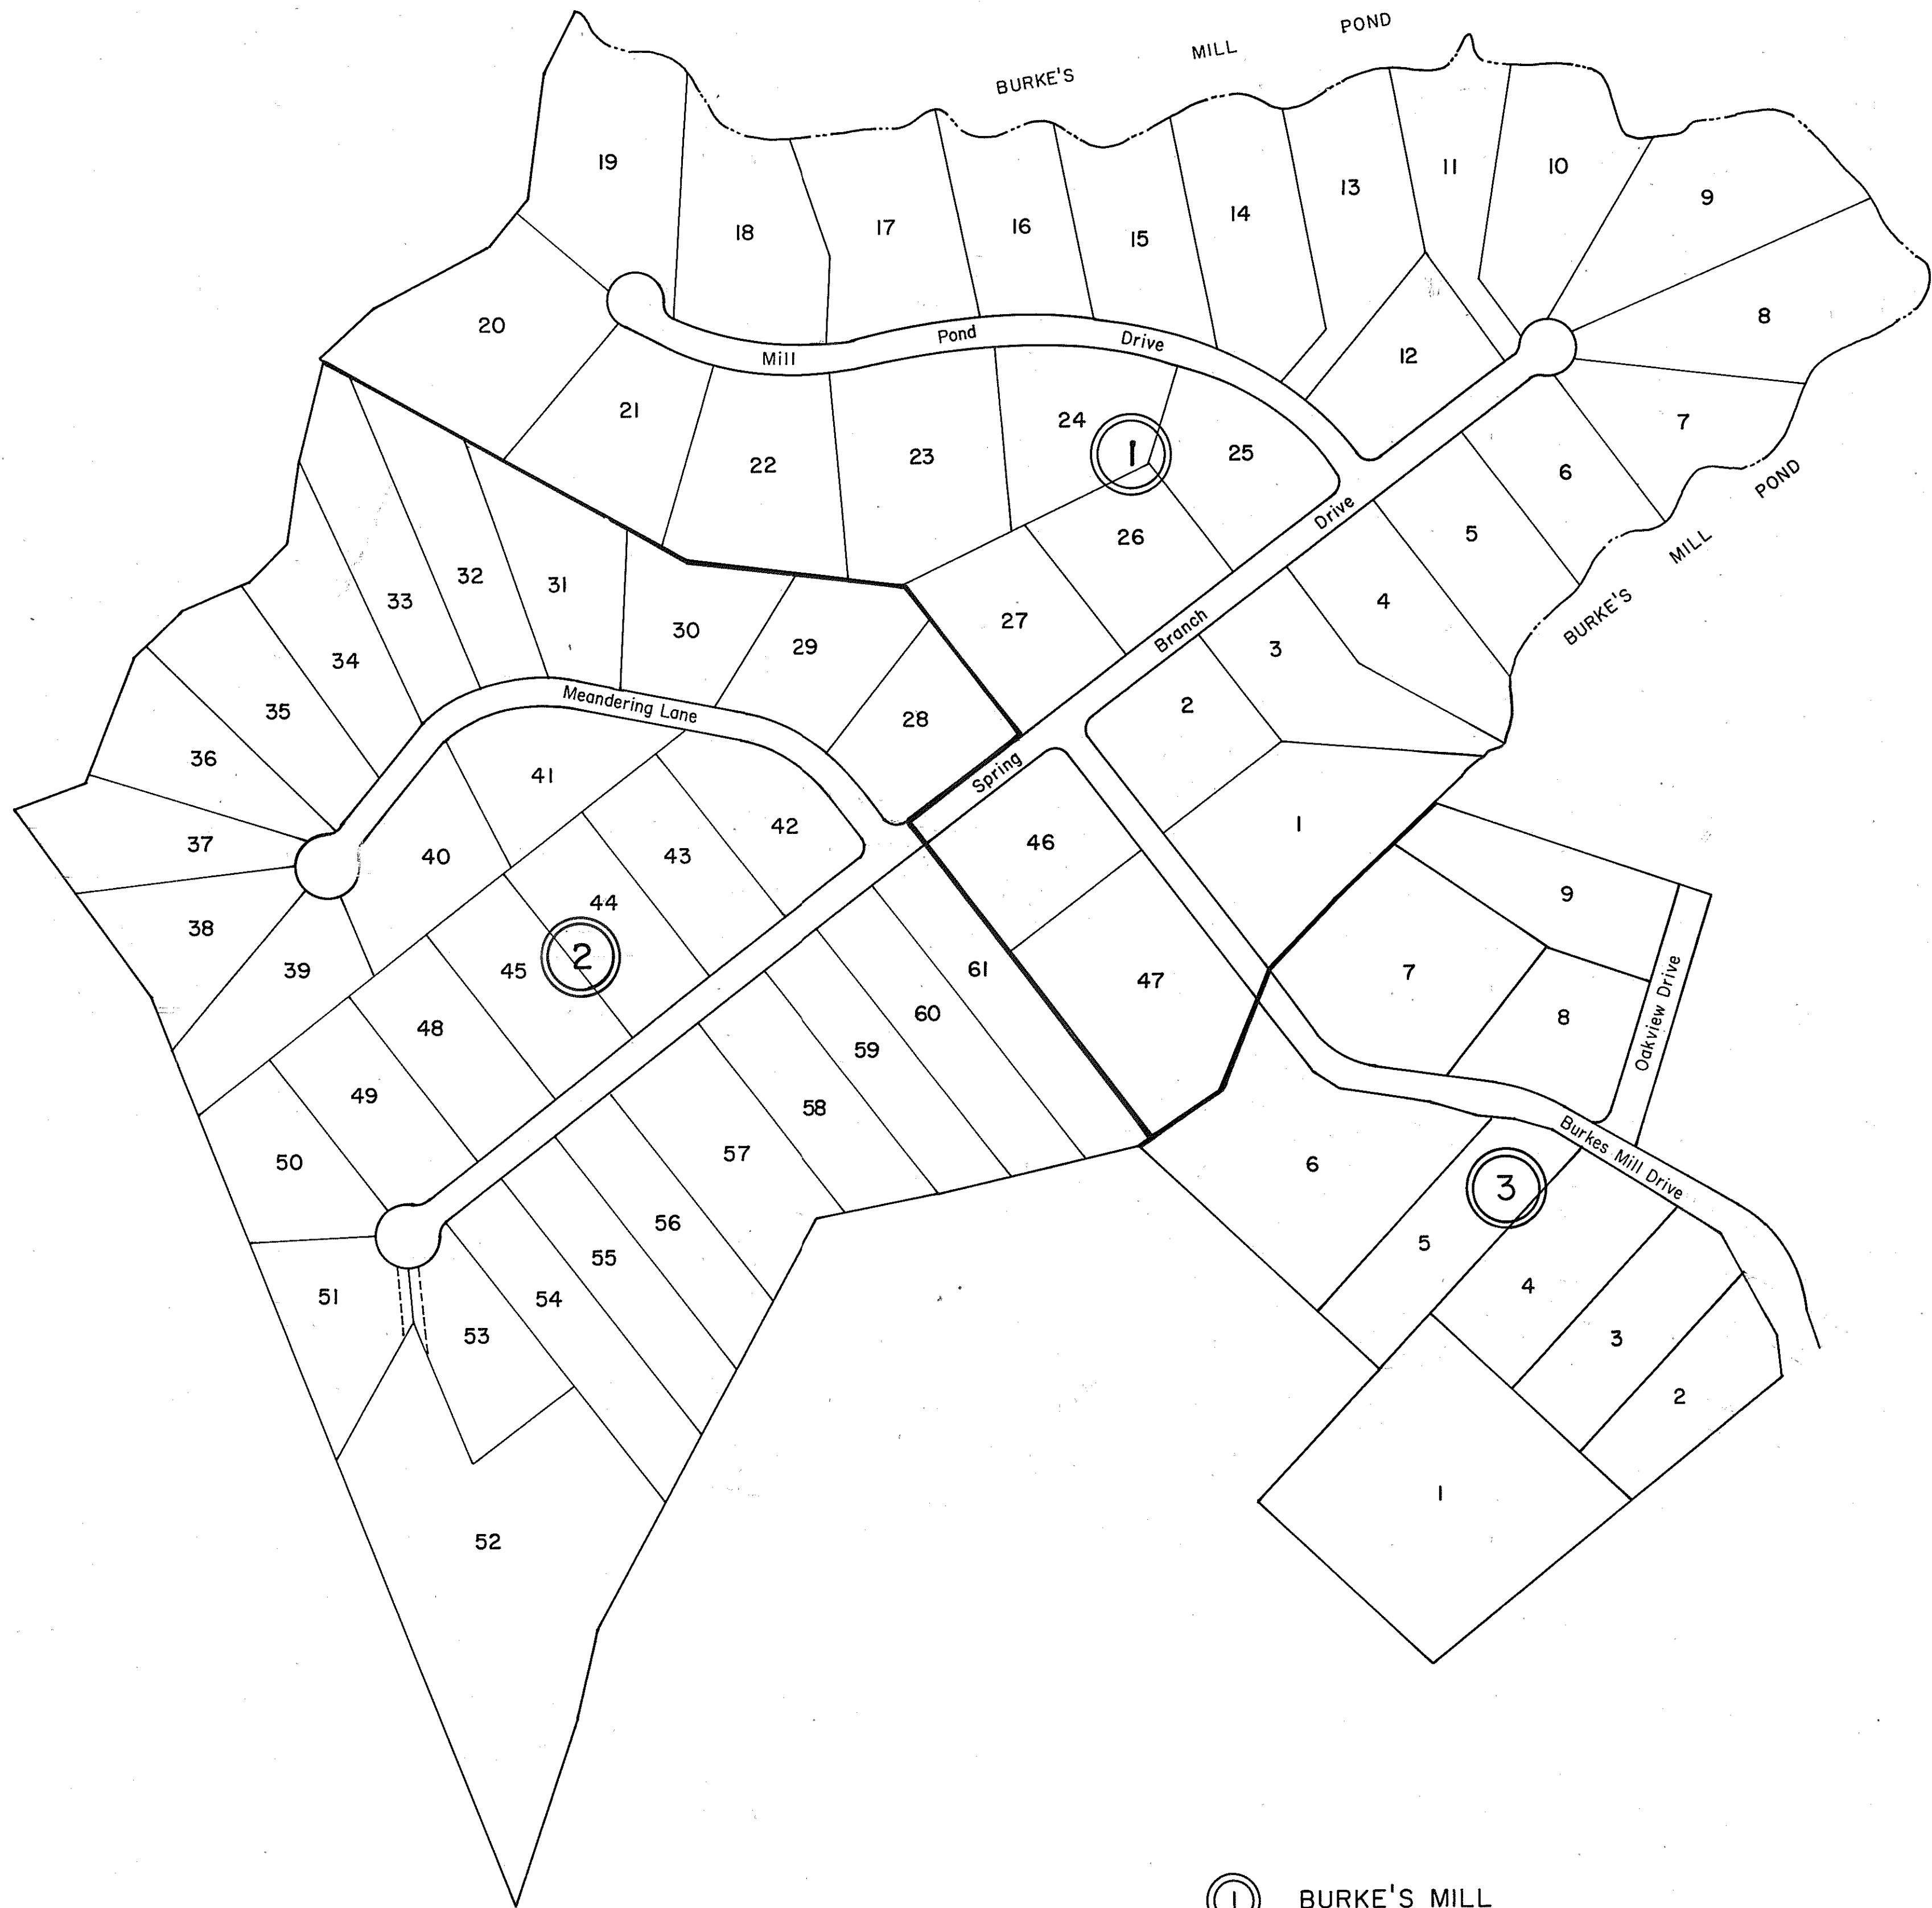

GLOUCESTER COUNTY

- ① BURKE'S MILL  
LOTS 1-27 & 46 & 47  
P.B. 21, Pgs. 165, 166, 167 9/86  
REVISED LOT 3, PB. 23-542 4/14/98
- ② BURKE'S MILL  
LOTS 28-45 & 48-61  
P.B. 21, Pgs. 445 & 445A 6/16/87  
REVISED LOTS 29, 30, 31 P.B. 21, Pg. 1094 9/7/89
- ③ BURKE'S MILL SECTION TWO  
LOTS 1-9  
P.B. 21, Pg. 772 6/14/88

12/86/87  
REVISED 88/89/92/98

WARE DISTRICT

SECTION  
INSERT 19D