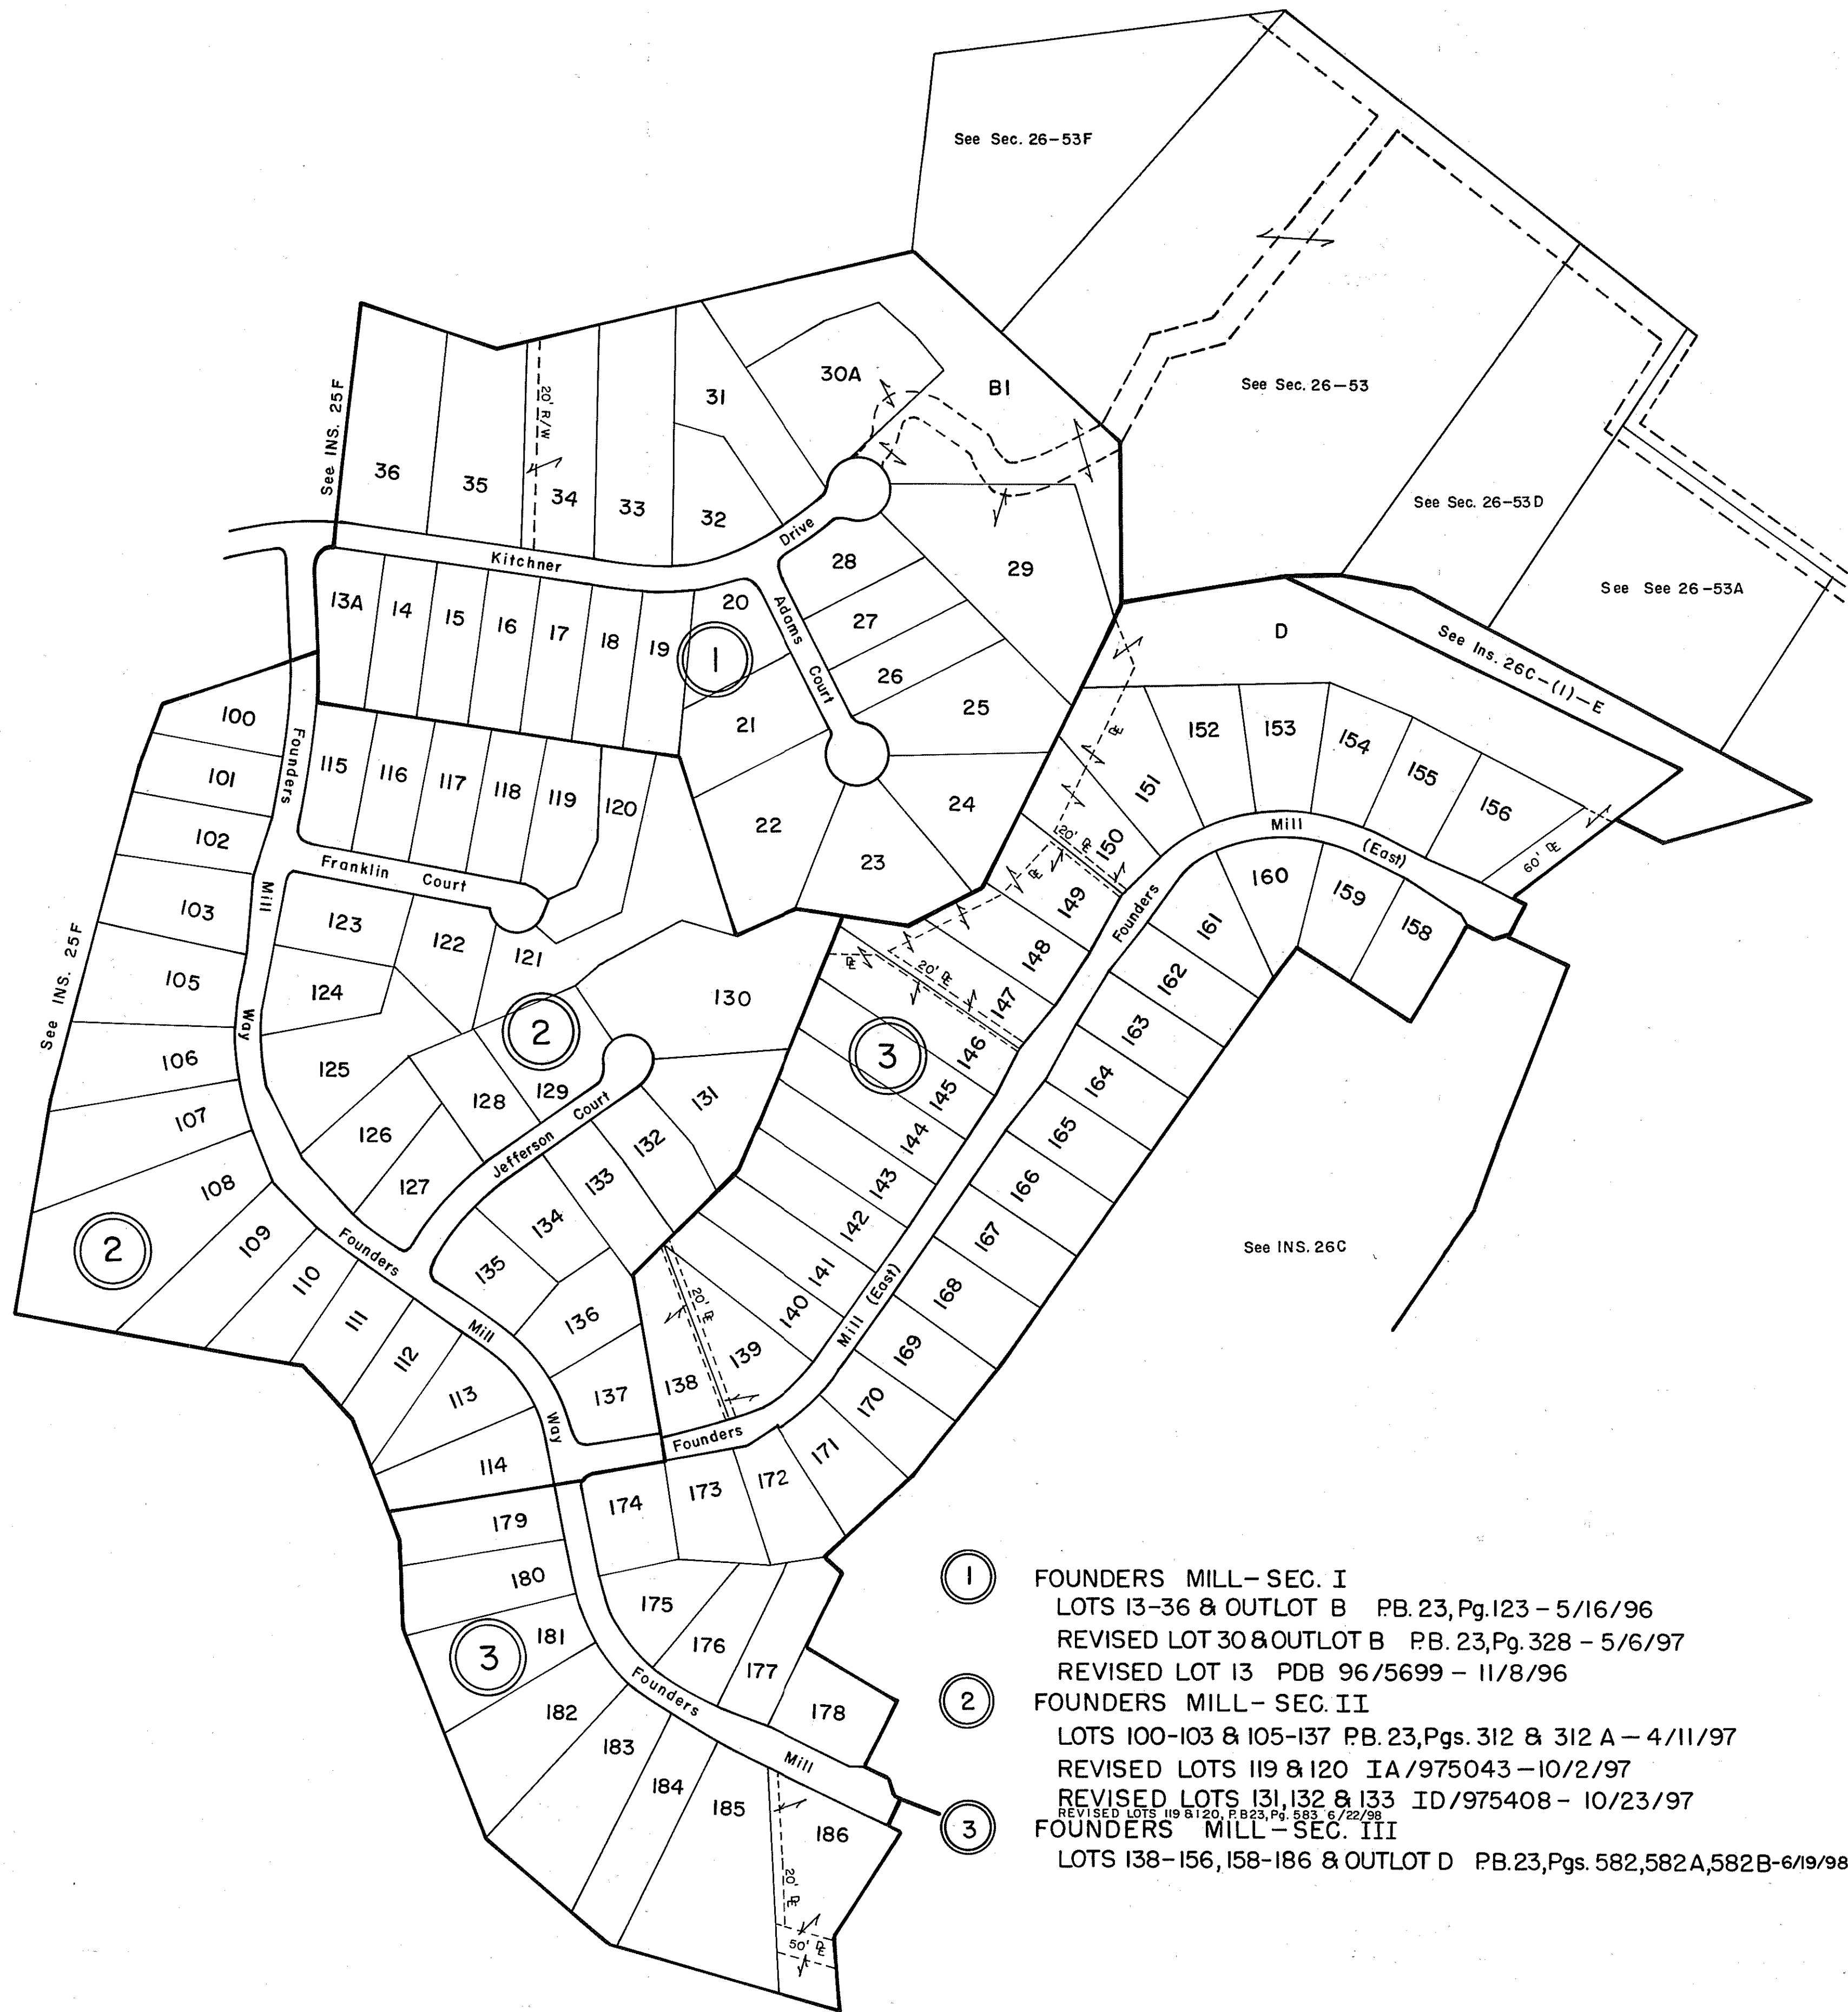

GLOUCESTER COUNTY

- ① FOUNDERS MILL - SEC. I
 LOTS 13-36 & OUTLOT B PB. 23, Pg. 123 - 5/16/96
 REVISED LOT 30 & OUTLOT B PB. 23, Pg. 328 - 5/6/97
 REVISED LOT 13 PDB 96/5699 - 11/8/96
- ② FOUNDERS MILL - SEC. II
 LOTS 100-103 & 105-137 PB. 23, Pgs. 312 & 312 A - 4/11/97
 REVISED LOTS 119 & 120 IA/975043 - 10/2/97
 REVISED LOTS 131, 132 & 133 ID/975408 - 10/23/97
- ③ FOUNDERS MILL - SEC. III
 LOTS 138-156, 158-186 & OUTLOT D PB. 23, Pgs. 582, 582A, 582B - 6/19/98

WARE DISTRICT

SECTION
 INSERT 25K