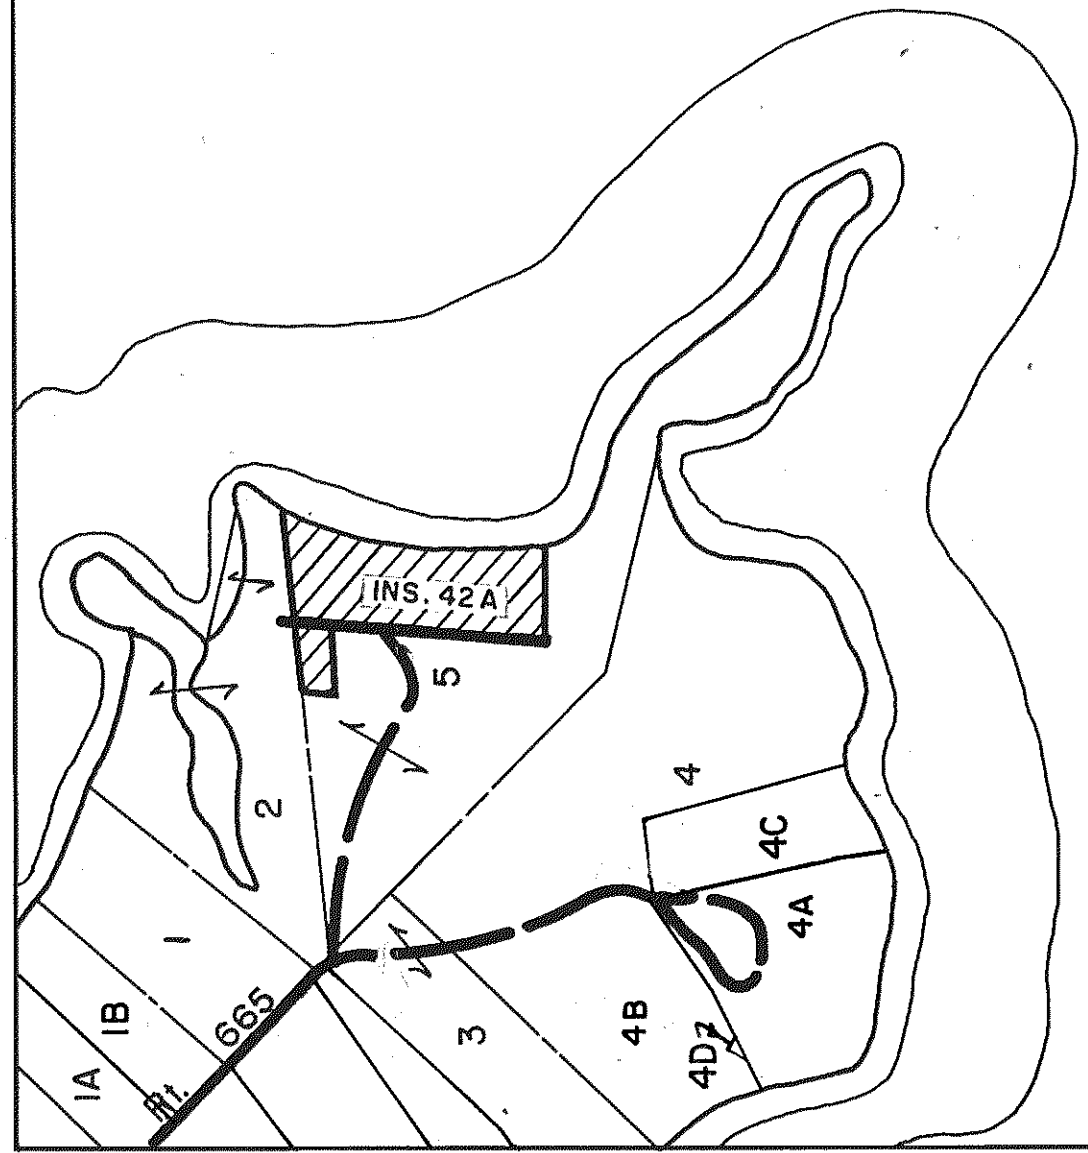

GLOUCESTER COUNTY

35

MATHEWS
GLOUCESTER

COUNTY
COUNTY

LINE
LINE

MOBJACK

BAY

LINE
LINE

DISTRICT
DISTRICT

WARE
ABINGDON

Ware River

41

REV. 12/75, 12/31/83/84/92/98/07/14
REV. 1/63

SCALE IN FEET
0 600 1200 1800 2400

48

WARE & ABINGDON DISTRICTS