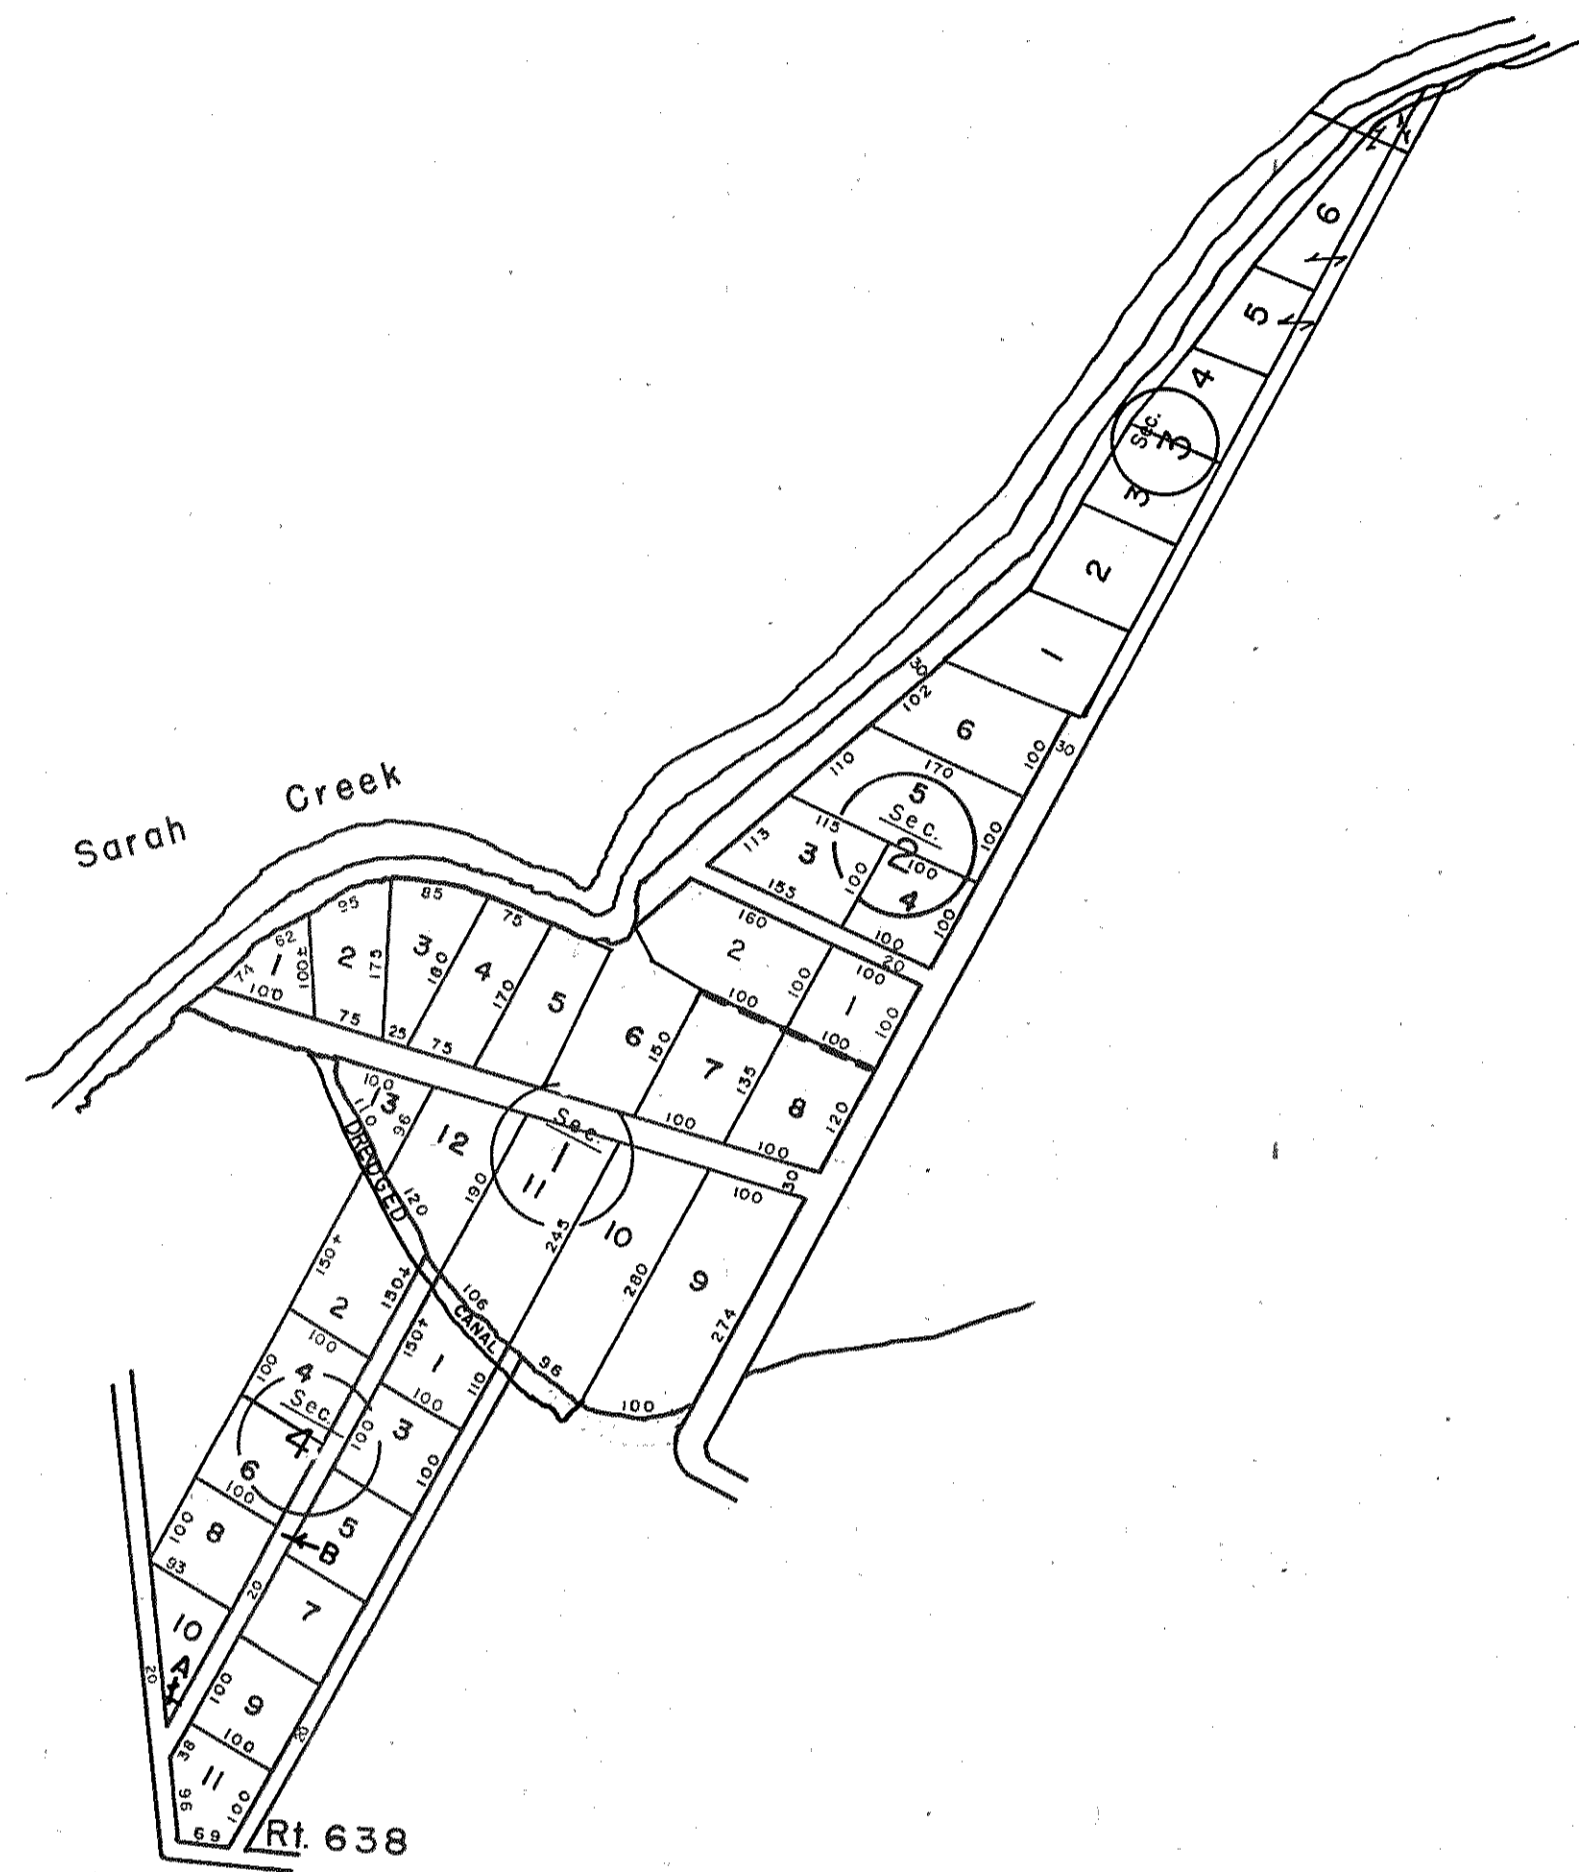

GLOUCESTER COUNTY

- 1 BLAKE VIEW SUBDIVISION
PB 2 pg. 75
LOT 6 REV. PB. 21, Pg. 1000 4/27/89
LOTS 9&10, P.B. 22, Pg. 266 3/11/91
- 2 BLAKE VIEW SUBDIVISION
PB 2 pg. 124
LOT 2 REV. PB. 21, Pg. 1000 4/27/89
- 3 BLAKE VIEW SUBDIVISION
PB 3 pg. 211 & REV. PB 6-27
- 4 LOTS SURVEYED FOR ROBERT BLAKE
PB 2 pg. 134
REVISED LOT 10 & 20' R/W, P.B. 2, Pg. 134

REV. 1/63, 12/31/83/84/89/92/07/15
 REV. 12/75
 SCALE 0 200 400 600 800
 IN FEET

YORK DISTRICT

VA. STATE DEPT. OF TAXATION, DIVISION OF REAL ESTATE APPRAISAL AND MAPPING

INSERT 51G